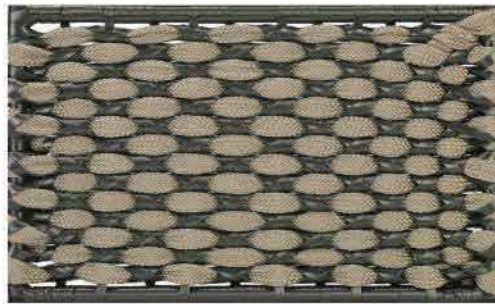

LIGHT GREY+SILVER GREY