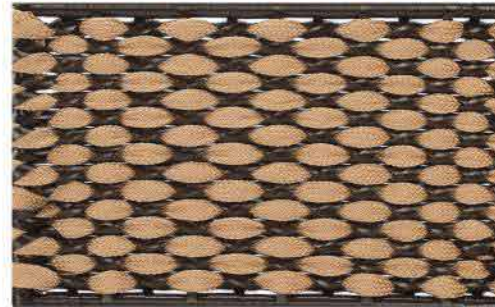

Furniture (Rs.)	Cushion (Rs.)	Table Top (Rs.)
44000.00	12500.00	0.00

BLACK+ASH GREY

BLACK+LIGHT GREY+EBONY

CAMEL BROWN + JAVA BROWN

CAMEL BROWN+OFF WHITE
+HONEYSTR

DARK BROWN +LIGHT GREY
+JAVA BROWN

DARK BROWN+LUKE GOLDEN