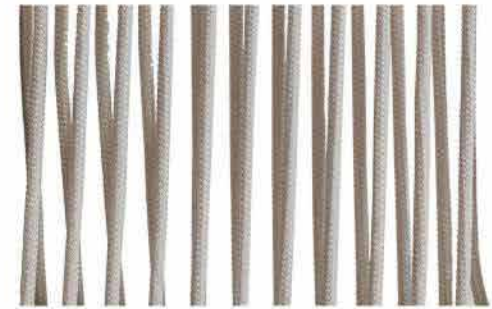

DARK GREY

DARK GREY + LIGHT GREY

LIGHT GREY

LIGHT GREY + OFF WHITE

OFF WHITE

BRAID & ROPE

COLOR OPTIONS

LCO-041