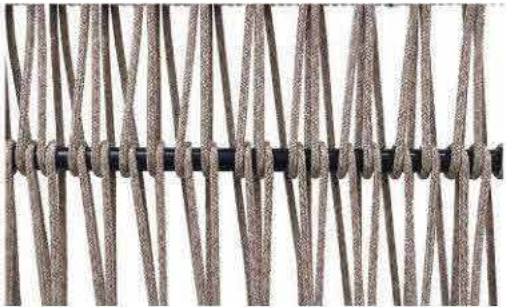

Furniture (Rs.)	Cushion (Rs.)	Table Top (Rs.)
65800.00	22500.00	0.00

BLACK

BLACK +DARK GREY

BLACK +LIGHT GREY

CAMEL BROWN

CAMEL BROWN + OFF WHITE

DARK BROWN

DARK BROWN + LIGHT GREY