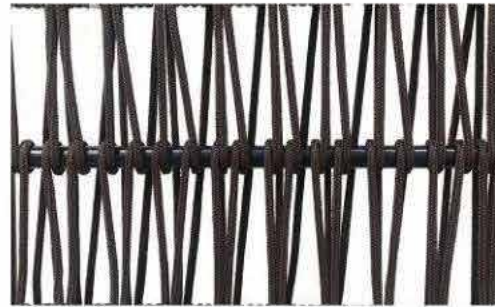

Furniture (Rs.)	Cushion (Rs.)	Table Top (Rs.)
65800.00	22500.00	0.00

BLACK

BLACK +DARK GREY

BLACK +LIGHT GREY

CAMEL BROWN

CAMEL BROWN + OFF WHITE

DARK BROWN

DARK BROWN + LIGHT GREY