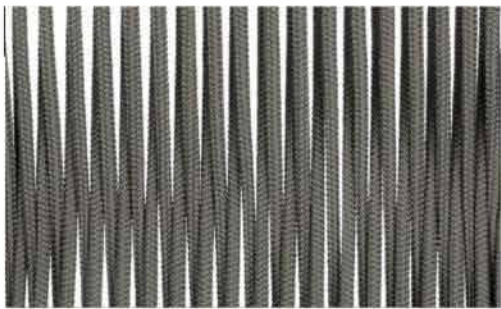

Furniture (Rs.)	Cushion (Rs.)	Table Top (Rs.)
68600.00	12500.00	0.00

BLACK

CAMEL BROWN

CAMEL BROWN + OFF WHITE

DARK BROWN

DARK GREY

DARK GREY + BLACK

DARK GREY + DARK BROWN