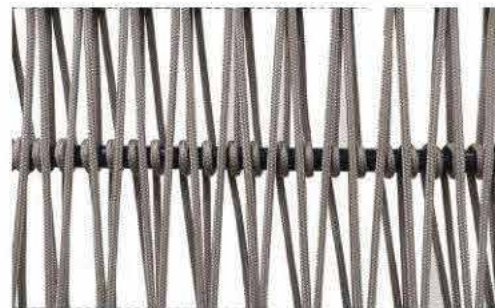

LIGHT GREY

BRAID & ROPE

COLOR OPTIONS

LCO-057