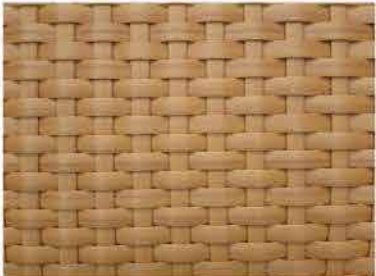

Furniture (Rs.)	Cushion (Rs.)	Table Top (Rs.)
53200.00	12500.00	0.00

ASH GREY STR
6MM FLAT

CAMEL BROWN STR
6MM FLAT

COFFEE BROWN STR
6MM FLAT

EBONY GOLDEN STR
6MM FLAT

EBONY SILVER STR
6MM FLAT

GOLDEN BRONZE
6MM FLAT