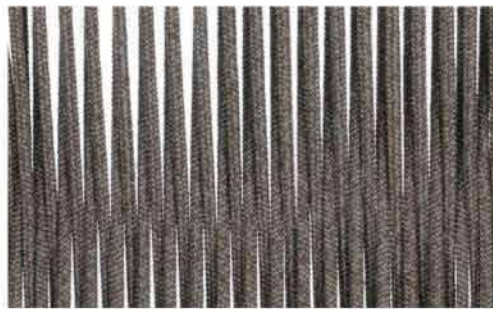

Furniture (Rs.)	Cushion (Rs.)	Table Top (Rs.)
68600.00	12500.00	0.00

BLACK

CAMEL BROWN

CAMEL BROWN + OFF WHITE

DARK BROWN

DARK GREY

DARK GREY + BLACK

DARK GREY + DARK BROWN