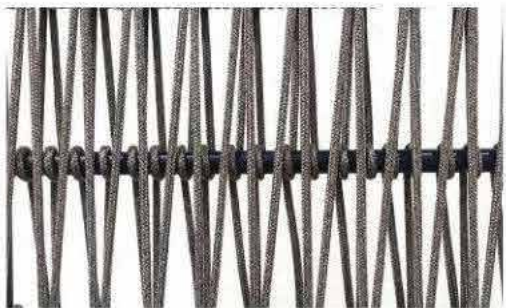

DARK GREY + LIGHT GREY