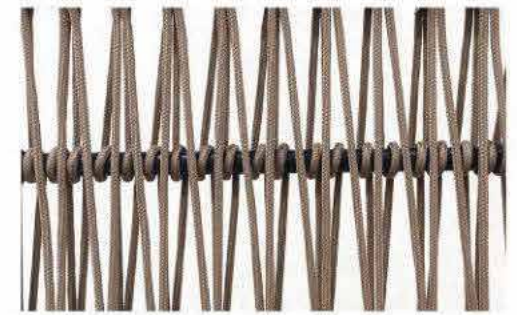

Furniture (Rs.)	Cushion (Rs.)	Table Top (Rs.)
65800.00	22500.00	0.00

BLACK

BLACK +DARK GREY

BLACK +LIGHT GREY

CAMEL BROWN

CAMEL BROWN + OFF WHITE

DARK BROWN

DARK BROWN + LIGHT GREY