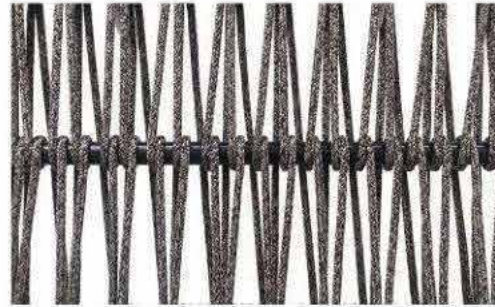

Furniture (Rs.)	Cushion (Rs.)	Table Top (Rs.)
65800.00	22500.00	0.00

BLACK

BLACK +DARK GREY

BLACK +LIGHT GREY

CAMEL BROWN

CAMEL BROWN + OFF WHITE

DARK BROWN

DARK BROWN + LIGHT GREY