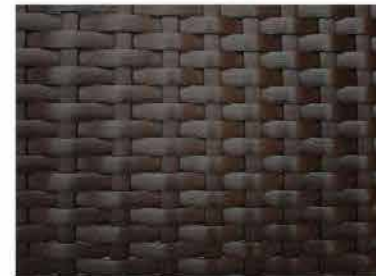

JAVA BROWN
6MM FLAT