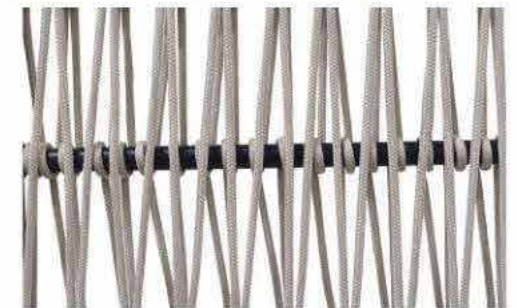

DARK GREY

DARK GREY + LIGHT GREY

LIGHT GREY

LIGHT GREY + OFF WHITE

OFF WHITE

BRAID & ROPE

COLOR OPTIONS

LCO-057