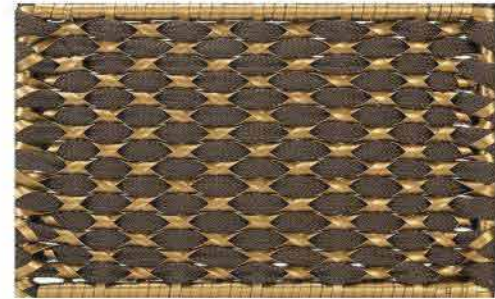

Furniture (Rs.)	Cushion (Rs.)	Table Top (Rs.)
44000.00	12500.00	0.00

BLACK+ASH GREY

BLACK+LIGHT GREY+EBONY

CAMEL BROWN + JAVA BROWN

CAMEL BROWN+OFF WHITE
+HONEYSTR

DARK BROWN +LIGHT GREY
+JAVA BROWN

DARK BROWN+LUKE GOLDEN

DARK GREY+BLACK+EBONY

LIGHT GREY + ASH GREY

LIGHT GREY+DARK GREY
+SILVER GREY

LIGHT GREY+SILVER GREY

OFF WHITE+COFFEE BROWN
STR

OFF WHITE+LIGHT GREY
+SILVER GREY

BRAID & ROPE

COLOR OPTIONS