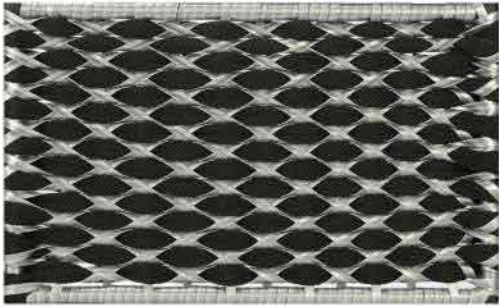

BLACK+ASH GREY