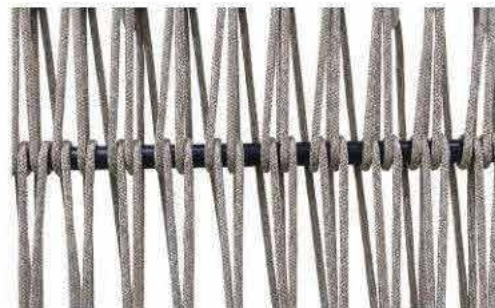

LIGHT GREY + OFF WHITE