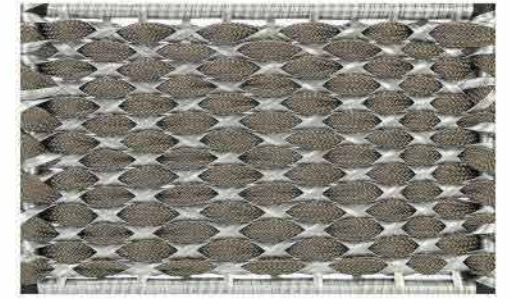

LIGHT GREY + ASH GREY