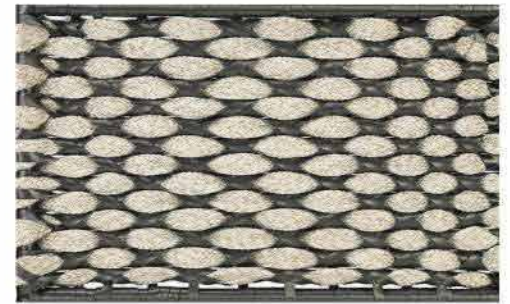

DARK GREY+BLACK+EBONY

LIGHT GREY + ASH GREY

LIGHT GREY+DARK GREY
+SILVER GREY

LIGHT GREY+SILVER GREY

OFF WHITE+COFFEE BROWN
STR

OFF WHITE+LIGHT GREY
+SILVER GREY

BRAID & ROPE

COLOR OPTIONS