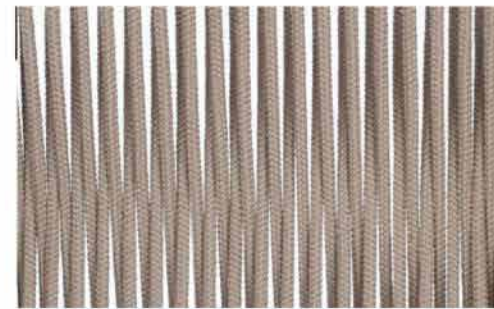

Furniture (Rs.)	Cushion (Rs.)	Table Top (Rs.)
68600.00	12500.00	0.00

BLACK

CAMEL BROWN

CAMEL BROWN + OFF WHITE

DARK BROWN

DARK GREY

DARK GREY + BLACK

DARK GREY + DARK BROWN