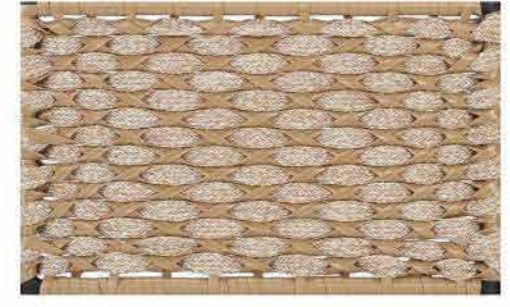

Furniture (Rs.)	Cushion (Rs.)	Table Top (Rs.)
44000.00	12500.00	0.00

BLACK+ASH GREY

BLACK+LIGHT GREY+EBONY

CAMEL BROWN + JAVA BROWN

CAMEL BROWN+OFF WHITE
+HONEYSTR

DARK BROWN +LIGHT GREY
+JAVA BROWN

DARK BROWN+LUKE GOLDEN