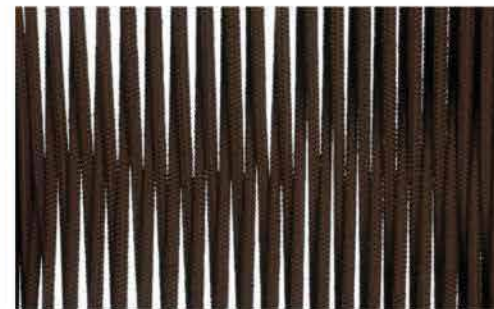

Furniture (Rs.)	Cushion (Rs.)	Table Top (Rs.)
68600.00	12500.00	0.00

BLACK

CAMEL BROWN

CAMEL BROWN + OFF WHITE

DARK BROWN

DARK GREY

DARK GREY + BLACK

DARK GREY + DARK BROWN