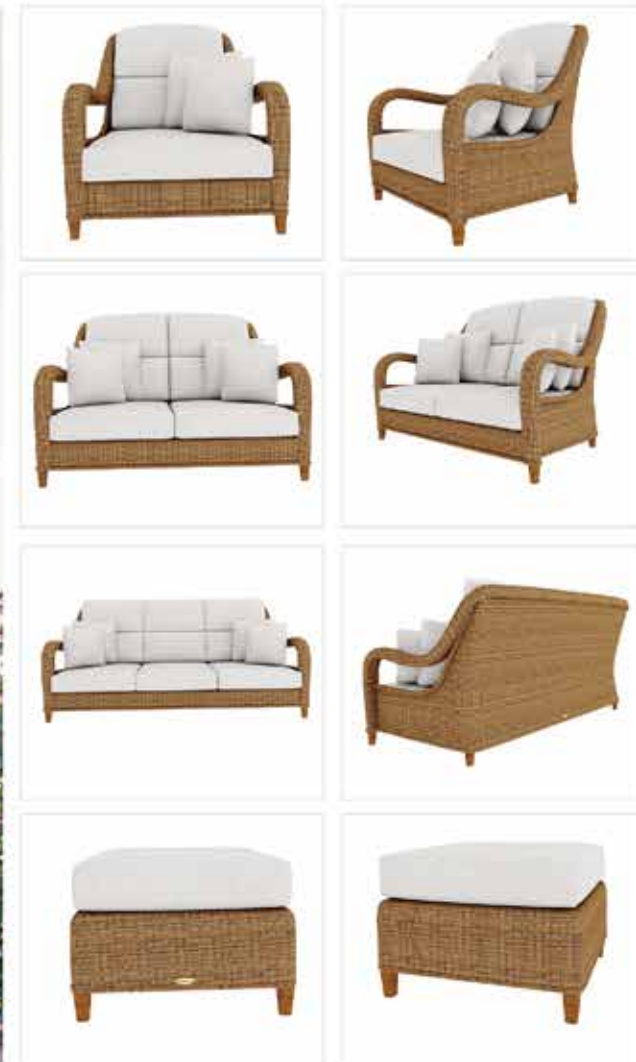

LCO-026

Single Seater Sofa with Aluminium frame powder coated, Woven with Synthetic Wicker, Teak Wood Legs. Cushions in Agora make 100% solution dyed acrylic fabric with PU foam. (Dimensions: W85 x D98 x H99 x SH44 cms.)		
Furniture (Rs.)	Cushion (Rs.)	Table Top (Rs.)
38000.00	7500.00	0.00

Double Seater Sofa with Aluminium frame powder coated, Woven with Synthetic Wicker, Teak Wood Legs. Cushions in Agora make 100% solution dyed acrylic fabric with PU foam. (Dimensions: W145 x D98 x H99 x SH44 cms.)		
Furniture (Rs.)	Cushion (Rs.)	Table Top (Rs.)
64000.00	15000.00	0.00

Three Seater Sofa with Aluminium frame powder coated, Woven with Synthetic Wicker, Teak Wood Legs. Cushions in Agora make 100% solution dyed acrylic fabric with PU foam. (Dimensions: W205 x D98 x H99 x SH44 cms.)		
Furniture (Rs.)	Cushion (Rs.)	Table Top (Rs.)
78000.00	22500.00	0.00

Ottoman with Aluminium frame powder coated, Woven with Synthetic Wicker, Teak Wood Legs. Cushions in Agora make 100% solution dyed acrylic fabric with PU foam. (Dimensions: W62 x D62 x H32 x SH44 cms.)		
Furniture (Rs.)	Cushion (Rs.)	Table Top (Rs.)
14000.00	6250.00	0.00