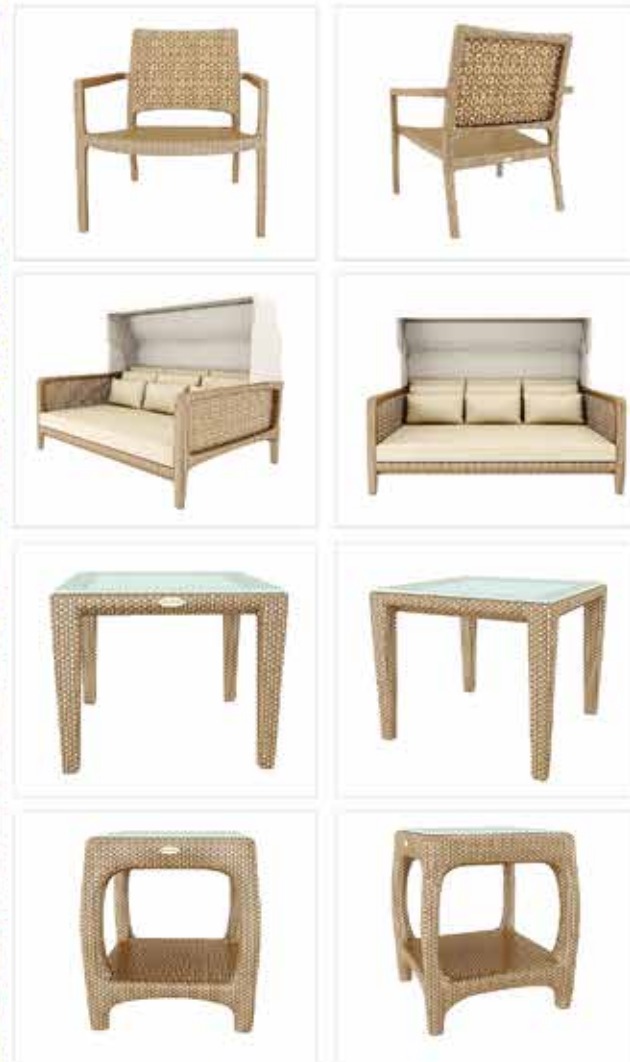

Furniture (Rs.)	Cushion (Rs.)	Table Top (Rs.)
62000.00	15000.00	0.00

LCO-030

**LCO-030**  
LOUNGE ARMCHAIR  
REF.: LCO/030/013

Lounge Armchair with Aluminium frame powder coated. Woven with Synthetic Wicker. Cushions in Agora make 100% solution dyed acrylic fabric with PU foam.  
(Dimensions: W69 x D73 x H82 x SH42 cms)