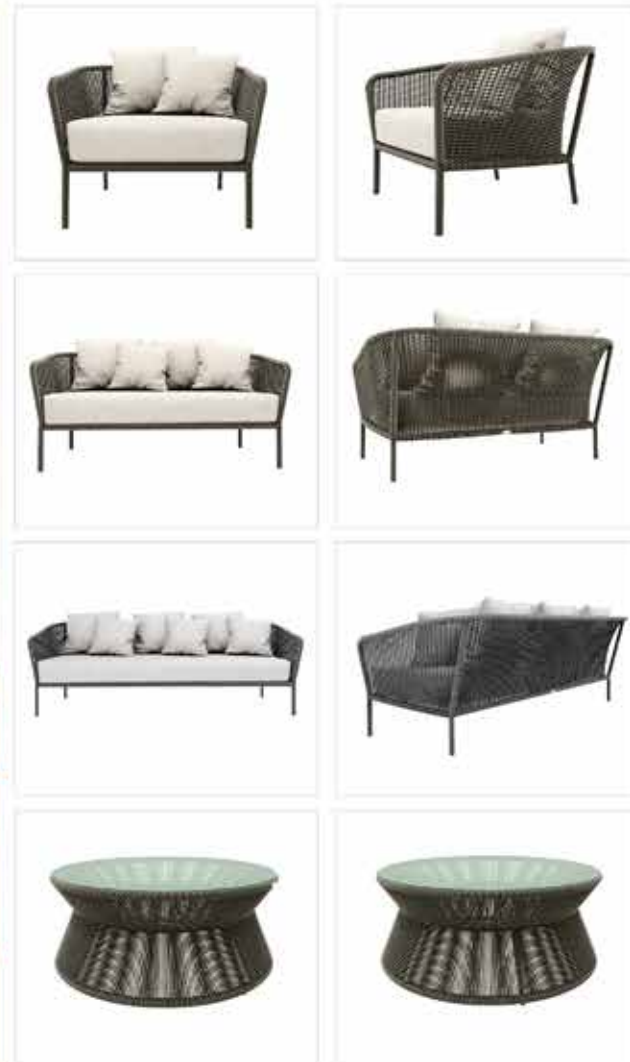

LCO-051

LCO - 051
SINGLE SEATER SOFA
REF.: LCO/051/004

Single Seater Sofa with Aluminium frame powder coated, Woven with Outdoor rope. Cushions in Agora make 100% solution dyed acrylic fabric with PU foam. (Dimensions: W84 x D85 x H75 x SH39 cms)

Furniture (Rs.)	Cushion (Rs.)	Table Top (Rs.)
22400.00	7500.00	0.00

Double Seater Sofa with Aluminium frame powder coated, Woven with Outdoor rope. Cushions in Agora make 100% solution dyed acrylic fabric with PU foam. (Dimensions: W144 x D85 x H75 x SH39 cms)

Furniture (Rs.)	Cushion (Rs.)	Table Top (Rs.)
33600.00	15000.00	0.00

Single Seater Sofa with Aluminium frame powder coated, Woven with Outdoor rope. Cushions in Agora make 100% solution dyed acrylic fabric with PU foam. (Dimensions: W204 x D85 x H75 x SH39 cms)

Furniture (Rs.)	Cushion (Rs.)	Table Top (Rs.)
44800.00	22500.00	0.00

Round Coffee Table with Aluminium frame powder coated, Table top in toughene glass. (Dimensions: W100 Dia x H42 cms)

Furniture (Rs.)	Cushion (Rs.)	Table Top (Rs.)
12600.00	0.00	5000.00