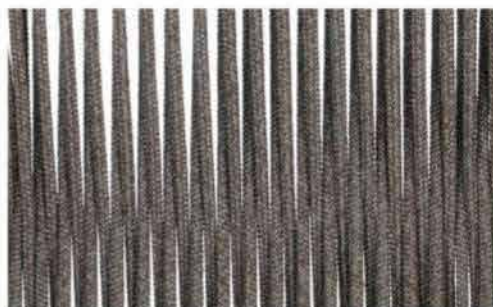

Furniture (Rs.)	Cushion (Rs.)	Table Top (Rs.)
22400.00	0.00	1800.00

BLACK

CAMEL BROWN

CAMEL BROWN + OFF WHITE

DARK BROWN

DARK GREY

DARK GREY + BLACK

DARK GREY + DARK BROWN