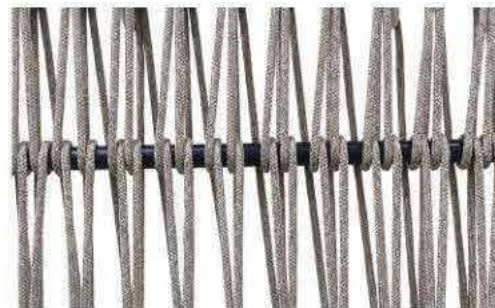

LIGHT GREY + OFF WHITE