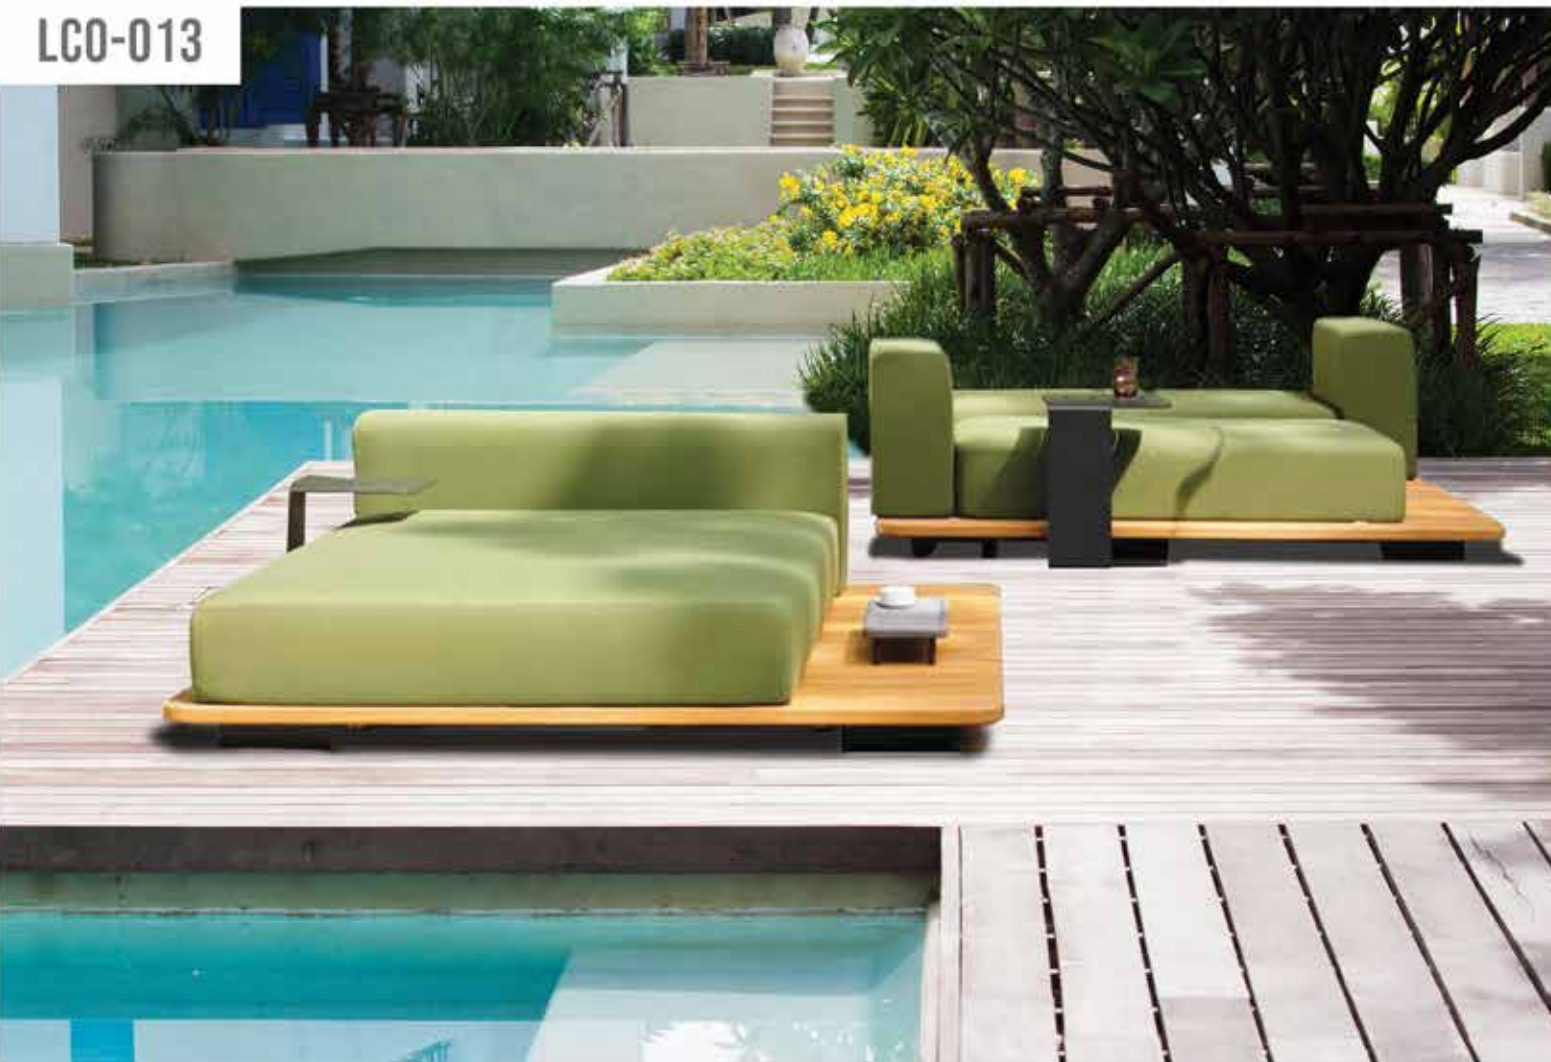

LCO-013

Modular Sofa with Teak Wood Base, Cushions in Agora make 100% solution dyed acrylic fabric with PU foam.
(Dimensions: W184 x D92 x H61 x SH35 cms)

Furniture (Rs.)	Cushion (Rs.)	Table Top (Rs.)
188000.00	0.00	0.00

Modular Sofa with Teak Wood Base, Cushions in Agora make 100% solution dyed acrylic fabric with PU foam.
(Dimensions: W184 x D92 x H61 x SH35 cms)

Furniture (Rs.)	Cushion (Rs.)	Table Top (Rs.)
176000.00	0.00	0.00

Modular Sofa with Teak Wood Base, Cushions in Agora make 100% solution dyed acrylic fabric with PU foam
(Dimensions: W184 x D92 x H61 x SH35 cms)

Furniture (Rs.)	Cushion (Rs.)	Table Top (Rs.)
176000.00	0.00	0.00

Modular Sofa with Teak Wood Base, Cushions in Agora make 100% solution dyed acrylic fabric with PU foam
(Dimensions: W184 x D92 x H61 x SH35 cms)

Furniture (Rs.)	Cushion (Rs.)	Table Top (Rs.)
200000.00	0.00	0.00