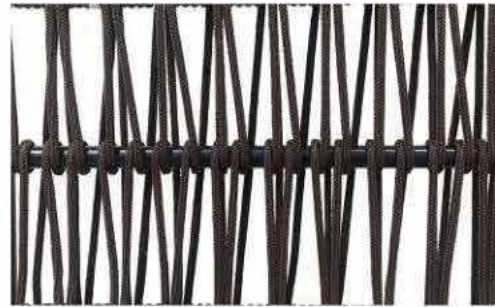

Furniture (Rs.)	Cushion (Rs.)	Table Top (Rs.)
25200.00	0.00	3000.00

BLACK

BLACK +DARK GREY

BLACK +LIGHT GREY

CAMEL BROWN

CAMEL BROWN + OFF WHITE

DARK BROWN

DARK BROWN + LIGHT GREY