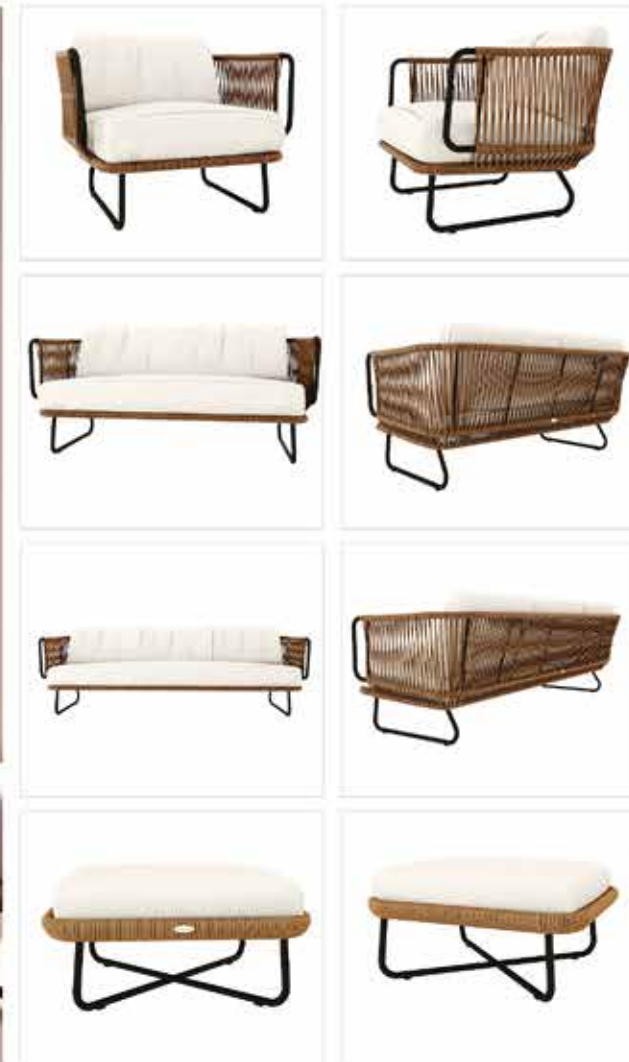

LCO-033

Single Seater Sofa with Aluminium frame powder coated. Woven with Synthetic Rope. Cushions in Agora make 100% solution dyed acrylic fabric with PU foam. (Dimensions: W92 x D88 x H75 x SH45 cms)		
Furniture (Rs.)	Cushion (Rs.)	Table Top (Rs.)
30800.00	7500.00	0.00

Double Seater Sofa with Aluminium frame powder coated. Woven with Synthetic Rope. Cushions in Agora make 100% solution dyed acrylic fabric with PU foam. (Dimensions: W185 x D88 x H75 x SH45 cms)		
Furniture (Rs.)	Cushion (Rs.)	Table Top (Rs.)
70000.00	15000.00	0.00

Three Seater Sofa with Aluminium frame powder coated. Woven with Synthetic Rope. Cushions in Agora make 100% solution dyed acrylic fabric with PU foam. (Dimensions: W227 x D88 x H75 x SH45 cms)		
Furniture (Rs.)	Cushion (Rs.)	Table Top (Rs.)
81200.00	22500.00	0.00

Ottoman / Pouf with Aluminium frame powder coated. Woven with Synthetic Rope. Cushions in Agora make 100% solution dyed acrylic fabric with PU foam. (Dimensions: W70 x D70 x H30 x SH45 cms)		
Furniture (Rs.)	Cushion (Rs.)	Table Top (Rs.)
16800.00	6250.00	0.00