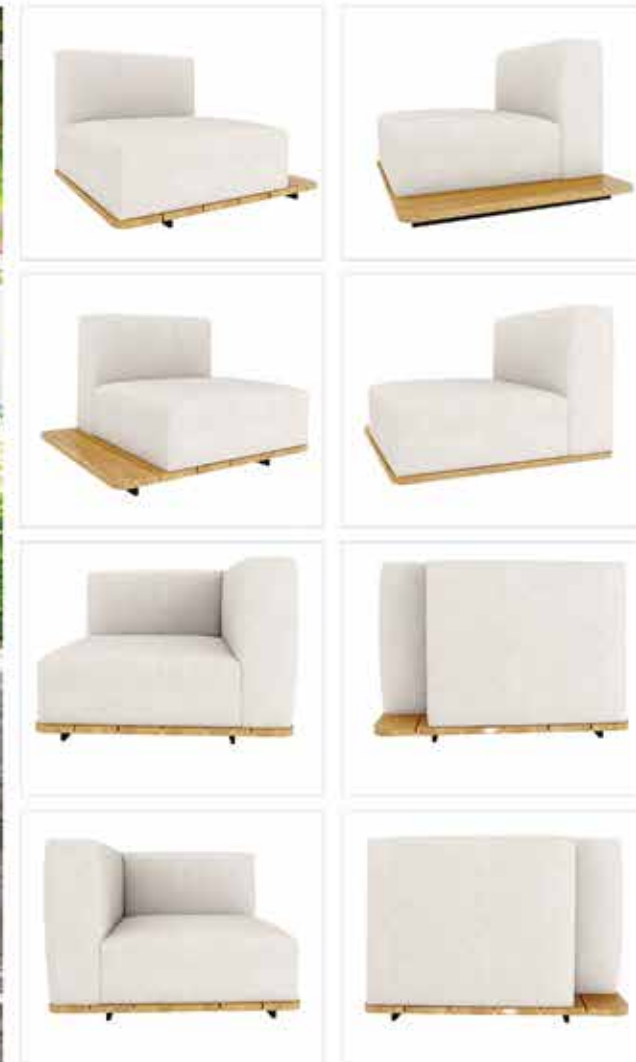

LCO-013

Modular Sofa with Teak Wood Base, Cushions in Agora make 100% solution dyed acrylic fabric with PU foam.
(Dimensions: W92 x D92 x H61 x SH35 cms)

Furniture (Rs.)	Cushion (Rs.)	Table Top (Rs.)
98000.00	0.00	0.00

Modular Sofa with Teak Wood Base, Cushions in Agora make 100% solution dyed acrylic fabric with PU foam.
(Dimensions: W92 x D92 x H61 x SH35 cms)

Furniture (Rs.)	Cushion (Rs.)	Table Top (Rs.)
98000.00	0.00	0.00

Modular Sofa with Teak Wood Base, Cushions in Agora make 100% solution dyed acrylic fabric with PU foam.
(Dimensions: W92 x D92 x H61 x SH35 cms)

Furniture (Rs.)	Cushion (Rs.)	Table Top (Rs.)
112000.00	0.00	0.00

Modular Sofa with Teak Wood Base, Cushions in Agora make 100% solution dyed acrylic fabric with PU foam.
(Dimensions: W92 x D92 x H61 x SH35 cms)

Furniture (Rs.)	Cushion (Rs.)	Table Top (Rs.)
112000.00	0.00	0.00