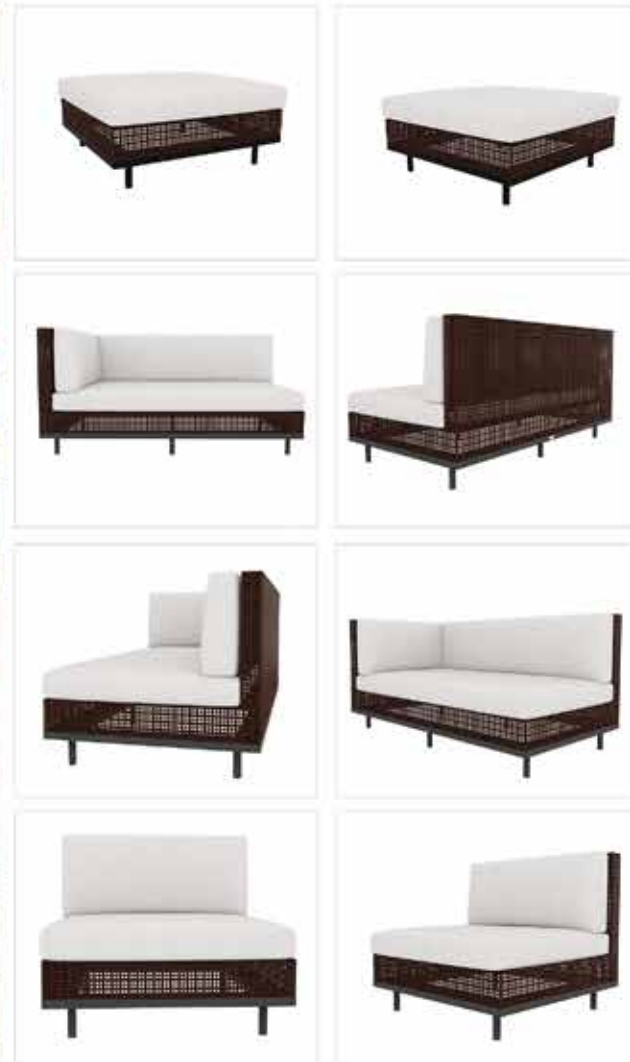

LCO-003

Ottoman with Aluminium frame powder coated, Woven with Synthetic Wicker. Cushions in Agora make 100% solution dyed acrylic fabric with PU foam. (Dimensions: W86 x D86 x H42 x SH42 cms)		
Furniture (Rs.)	Cushion (Rs.)	Table Top (Rs.)
24000.00	6000.00	3700.00

Modular 2 Seater Right Sofa with Aluminium frame powder coated, Woven with Synthetic Wicker. Cushions in Agora make 100% solution dyed acrylic fabric with PU foam. (Dimensions: W156 x D86 x H77 x SH42 cms)		
Furniture (Rs.)	Cushion (Rs.)	Table Top (Rs.)
52000.00	18750.00	0.00

Modular 2 Seater Left Sofa with Aluminium frame powder coated, Woven with Synthetic Wicker. Cushions in Agora make 100% solution dyed acrylic fabric with PU foam. (Dimensions: W156 x D86 x H77 x SH42 cms)		
Furniture (Rs.)	Cushion (Rs.)	Table Top (Rs.)
52000.00	18750.00	0.00

Modular Center Sofa with Aluminium frame powder coated, Woven with Synthetic Wicker. Cushions in Agora make 100% solution dyed acrylic fabric with PU foam. (Dimensions: W86 x D86 x H77 x SH42 cms)		
Furniture (Rs.)	Cushion (Rs.)	Table Top (Rs.)
31000.00	7500.00	0.00