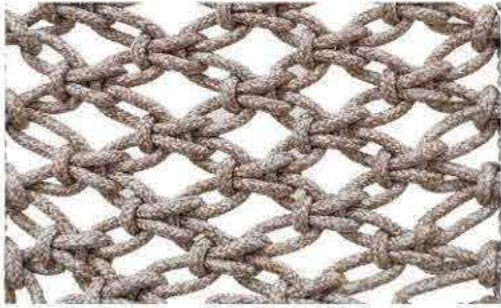

Furniture (Rs.)	Cushion (Rs.)	Table Top (Rs.)
11000.00	0.00	1500.00

BLACK

BLACK + DARK GREY

BLACK + LIGHT GREY

CAMEL BROWN

CAMEL BROWN + OFF WHITE

DARK BROWN

DARK BROWN + LIGHT GREY