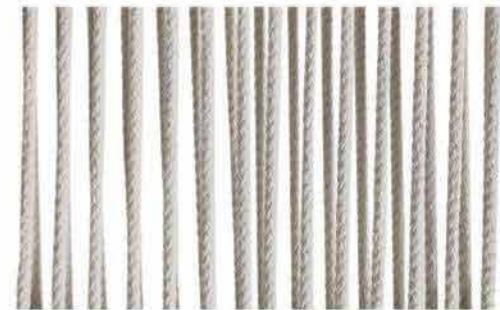

OFF WHITE

BRAID & ROPE

COLOR OPTIONS

LCO-034