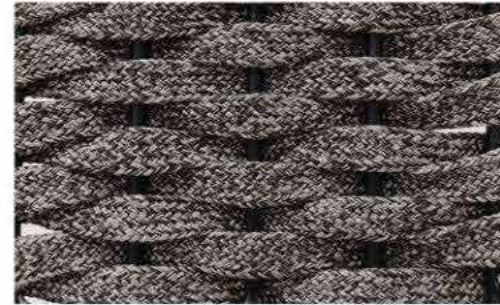

Furniture (Rs.)	Cushion (Rs.)	Table Top (Rs.)
8000.00	0.00	5000.00

BLACK

BLACK + DARK GREY

BLACK + LIGHT GREY

CAMEL BROWN

CAMEL BROWN + OFF WHITE

DARK BROWN

DARK BROWN + LIGHT GREY