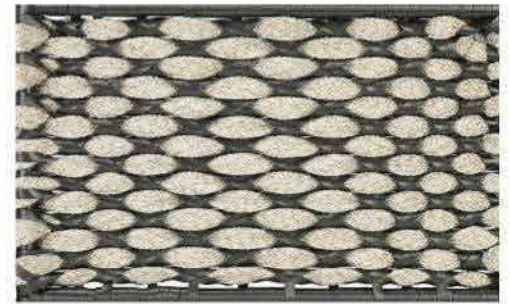

OFF WHITE+LIGHT GREY
+SILVER GREY

BRAID & ROPE

COLOR OPTIONS

LCO-029