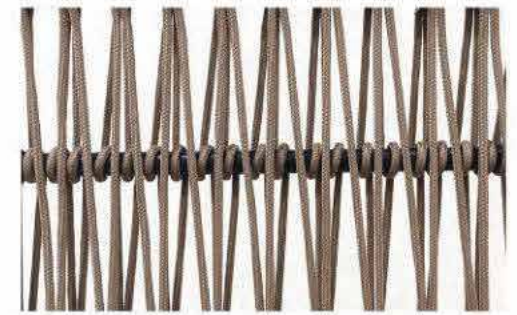

Furniture (Rs.)	Cushion (Rs.)	Table Top (Rs.)
25200.00	0.00	3000.00

BLACK

BLACK +DARK GREY

BLACK +LIGHT GREY

CAMEL BROWN

CAMEL BROWN + OFF WHITE

DARK BROWN

DARK BROWN + LIGHT GREY