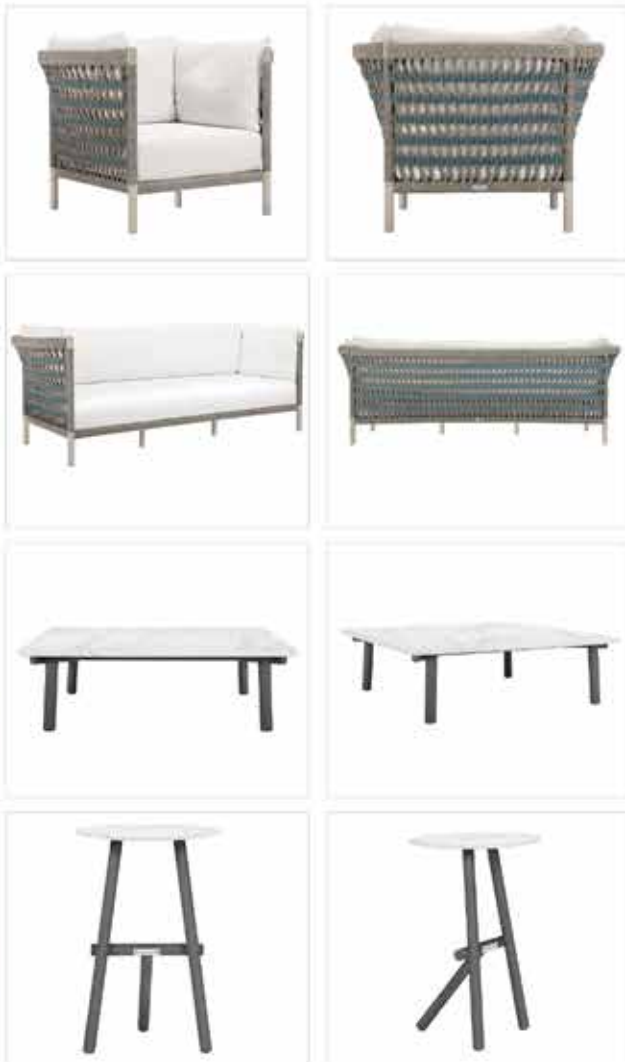

LCO-067

Single Seater Sofa with Aluminium frame powder coated. Woven with Outdoor Rope. Cushions in Agora make 100% solution dyed acrylic fabric with PU foam. (Dimensions: W108 x D94 x H80 x SH39 cms)		
Furniture (Rs.)	Cushion (Rs.)	Table Top (Rs.)
44800.00	18500.00	0.00

Three Seater Sofa with Aluminium frame powder coated. Woven with Outdoor Rope. Cushions in Agora make 100% solution dyed acrylic fabric with PU foam. (Dimensions: W238 x D80 x H80 x SH39 cms)		
Furniture (Rs.)	Cushion (Rs.)	Table Top (Rs.)
75800.00	31500.00	0.00

Coffee Table with Aluminium frame powder coated, Table top in HPL (Dimensions: W120 x D80 x H34 cms)		
Furniture (Rs.)	Cushion (Rs.)	Table Top (Rs.)
14000.00	0.00	9600.00

Coffee Table with Aluminium frame powder coated, Table top in HPL (Dimensions: W35 Dia x H53 cms)		
Furniture (Rs.)	Cushion (Rs.)	Table Top (Rs.)
6000.00	0.00	1300.00