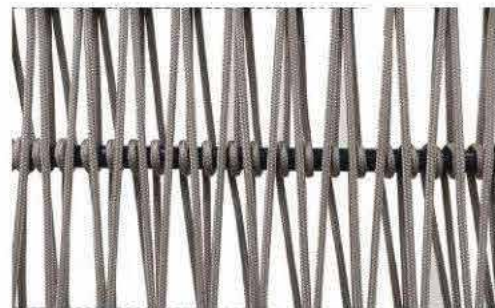

LIGHT GREY

BRAID & ROPE

COLOR OPTIONS

LCO-057