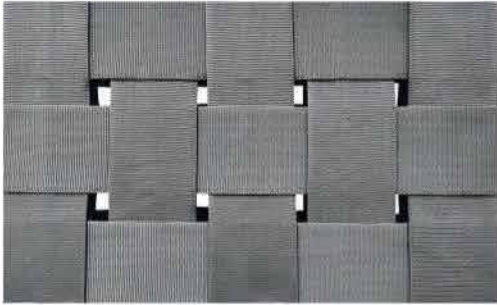

LIGHT GREY

BRAID & ROPE

COLOR OPTIONS
LCO-040