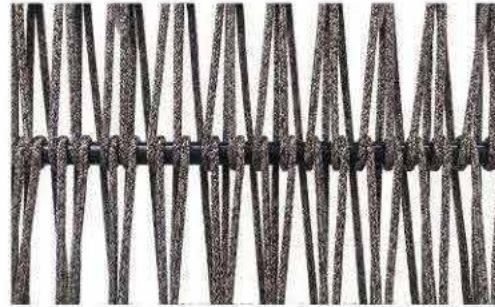

Furniture (Rs.)	Cushion (Rs.)	Table Top (Rs.)
25200.00	0.00	3000.00

BLACK

BLACK +DARK GREY

BLACK +LIGHT GREY

CAMEL BROWN

CAMEL BROWN + OFF WHITE

DARK BROWN

DARK BROWN + LIGHT GREY