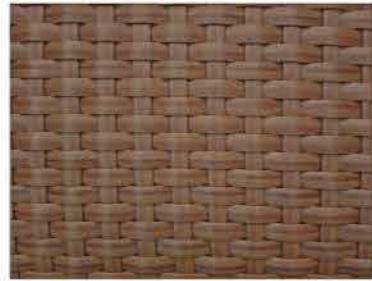

COFFEE BROWN STR
6MM FLAT