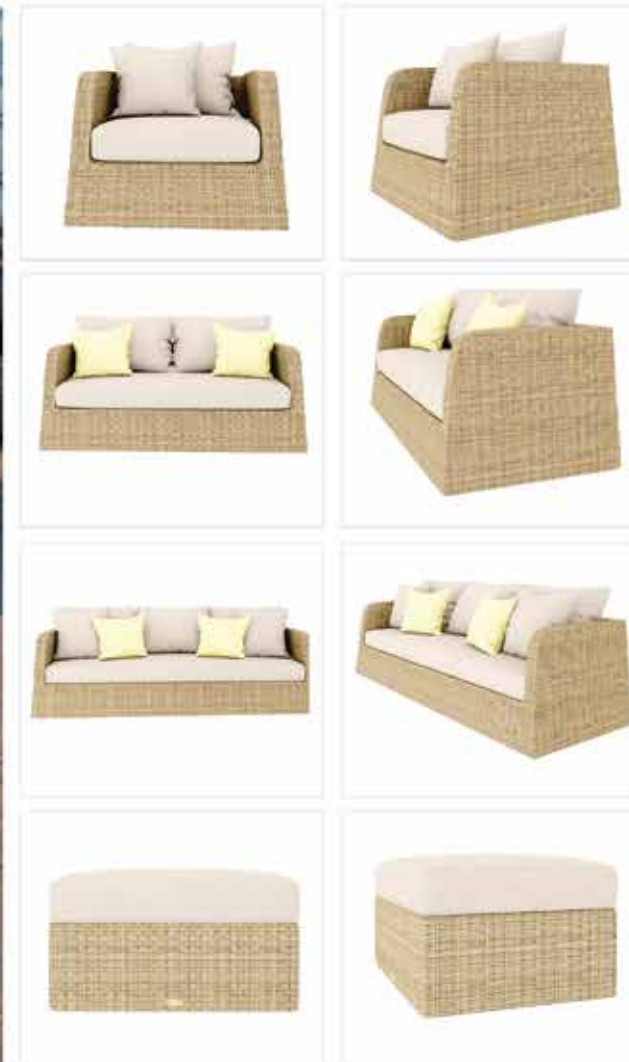

LCO-012

Single Seater Sofa with Aluminium frame powder coated, Woven with Synthetic Wicker. Cushions in Agora make 100% solution dyed acrylic fabric with PU foam.
(Dimensions: W95 x D102 x H67 x SH40 cms)

Furniture (Rs.)	Cushion (Rs.)	Table Top (Rs.)
40000.00	7500.00	0.00

Double Seater Sofa with Aluminium frame powder coated, Woven with Synthetic Wicker. Cushions in Agora make 100% solution dyed acrylic fabric with PU foam.
(Dimensions: W166 x D102 x H67 x SH40 cms)

Furniture (Rs.)	Cushion (Rs.)	Table Top (Rs.)
54000.00	15000.00	0.00

Three Seater Sofa with Aluminium frame powder coated, Woven with Synthetic Wicker. Cushions in Agora make 100% solution dyed acrylic fabric with PU foam.
(Dimensions: W235 x D102 x H67 x SH40 cms)

Furniture (Rs.)	Cushion (Rs.)	Table Top (Rs.)
72000.00	22500.00	0.00

Ottoman / Table with Aluminium frame powder coated, Woven with Synthetic Wicker. Table top in toughened glass. Cushions in Agora make 100% solution dyed acrylic fabric with PU foam.
(Dimensions: W60 x D75 x H30 x SH40 cms)

Furniture (Rs.)	Cushion (Rs.)	Table Top (Rs.)
19000.00	5250.00	2250.00