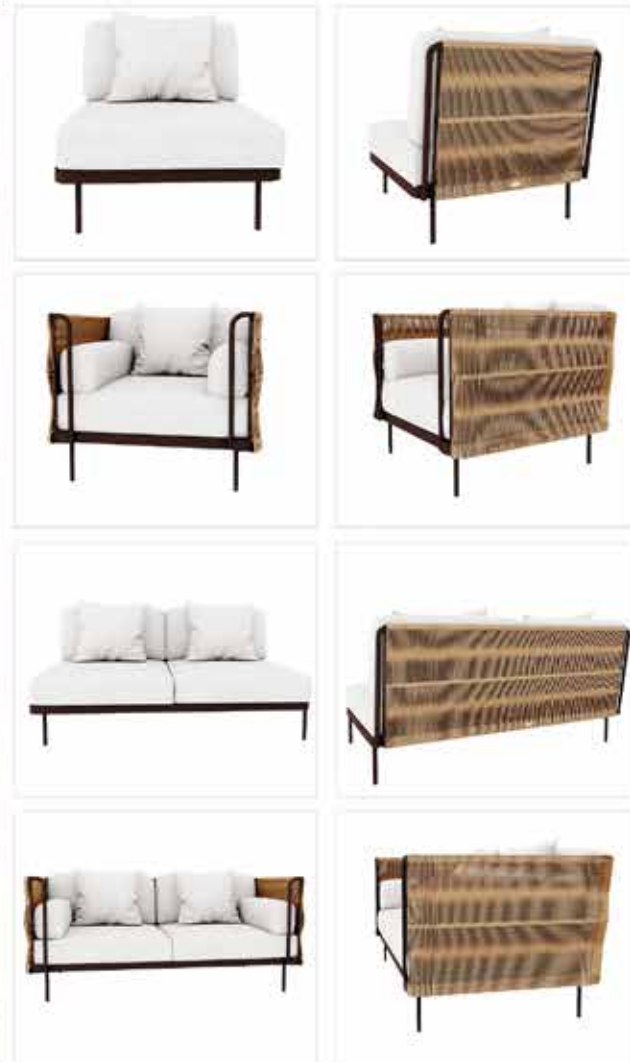

LCO-014

Modular Center Sofa with Aluminium frame powder coated. Woven with Synthetic Rope. Cushions in Agora make 100% solution dyed acrylic fabric with PU foam. (Dimensions: W85 x D92 x H85 x SH40 cms)

Furniture (Rs.)	Cushion (Rs.)	Table Top (Rs.)
50400.00	7500.00	0.00

Single Seater Sofa with Aluminium frame powder coated. Woven with Synthetic Rope. Cushions in Agora make 100% solution dyed acrylic fabric with PU foam (Dimensions: W100 x D96 x H85 x SH40 cms)

Furniture (Rs.)	Cushion (Rs.)	Table Top (Rs.)
81200.00	16500.00	0.00

Modular Sofa with Aluminium frame powder coated. Woven with Synthetic Rope. Cushions in Agora make 100% solution dyed acrylic fabric with PU foam (Dimensions: W171 x D92 x H85 x SH40 cms)

Furniture (Rs.)	Cushion (Rs.)	Table Top (Rs.)
75600.00	15000.00	0.00

Double Seater Sofa with Aluminium frame powder coated. Woven with Synthetic Rope. Cushions in Agora make 100% solution dyed acrylic fabric with PU foam. (Dimensions: W186 x D96 x H85 x SH40 cms)

Furniture (Rs.)	Cushion (Rs.)	Table Top (Rs.)
114800.00	24000.00	0.00