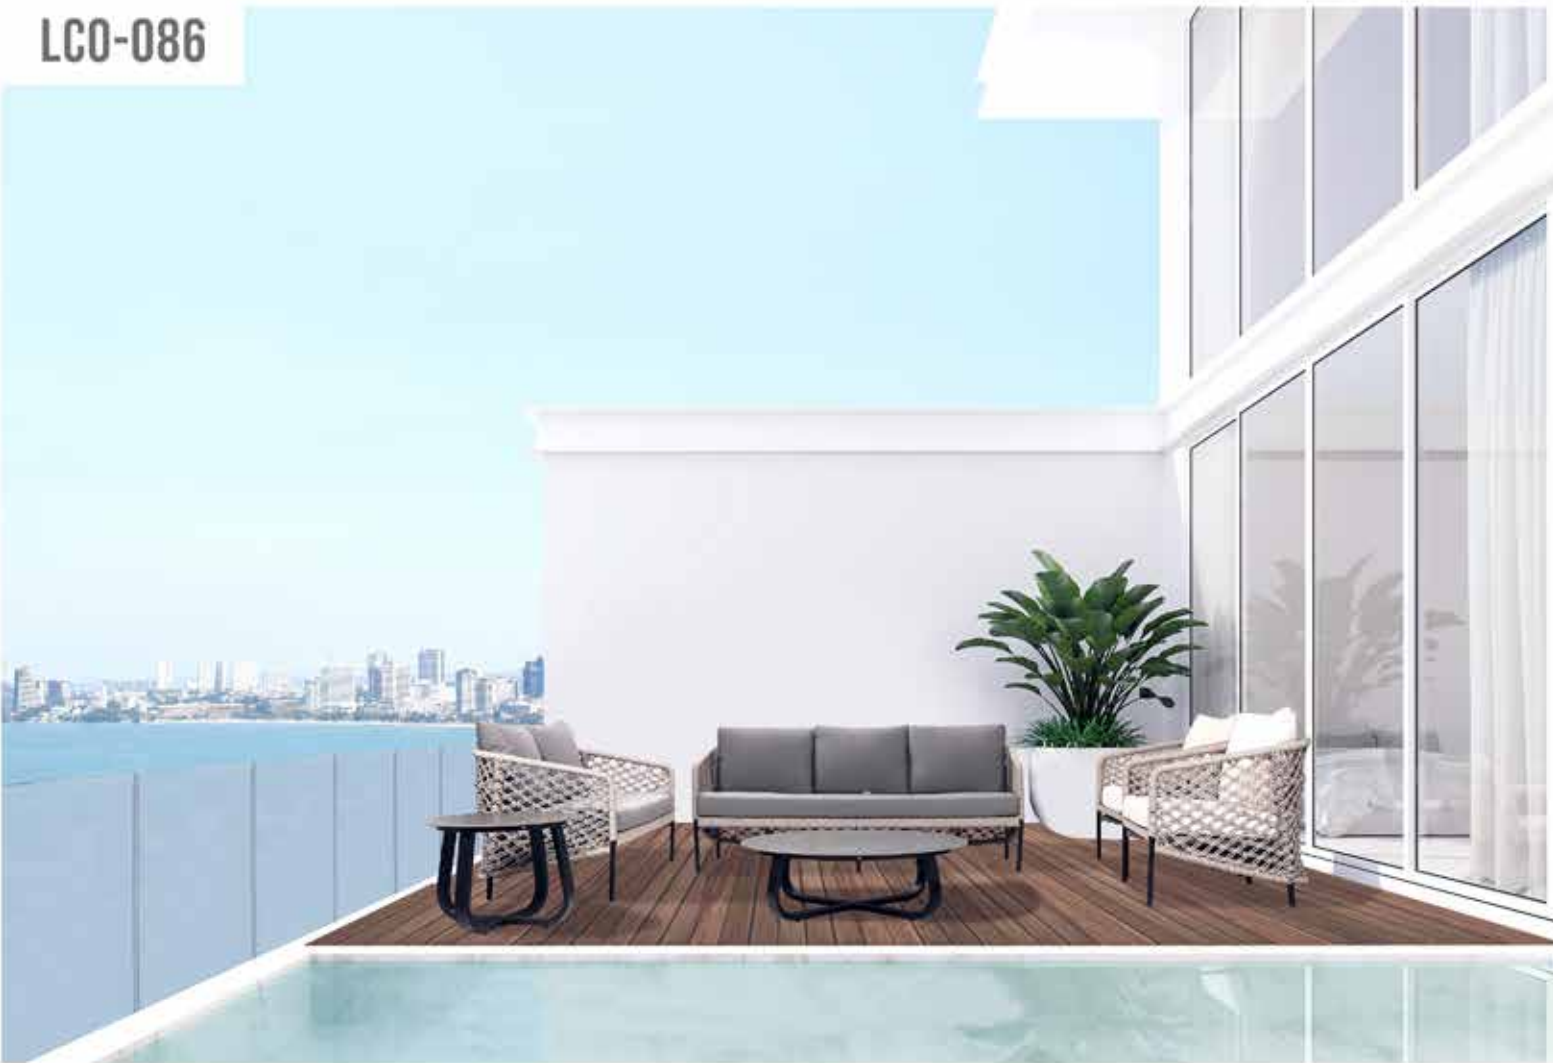

LCO-086

Side Table with Aluminium Frame Powder Coated; Table Top in High Pressure Laminate
(Dimensions: Dia 60 x H43 cm)

Furniture (Rs.)	Cushion (Rs.)	Table Top (Rs.)
9600.00	0.00	3600.00