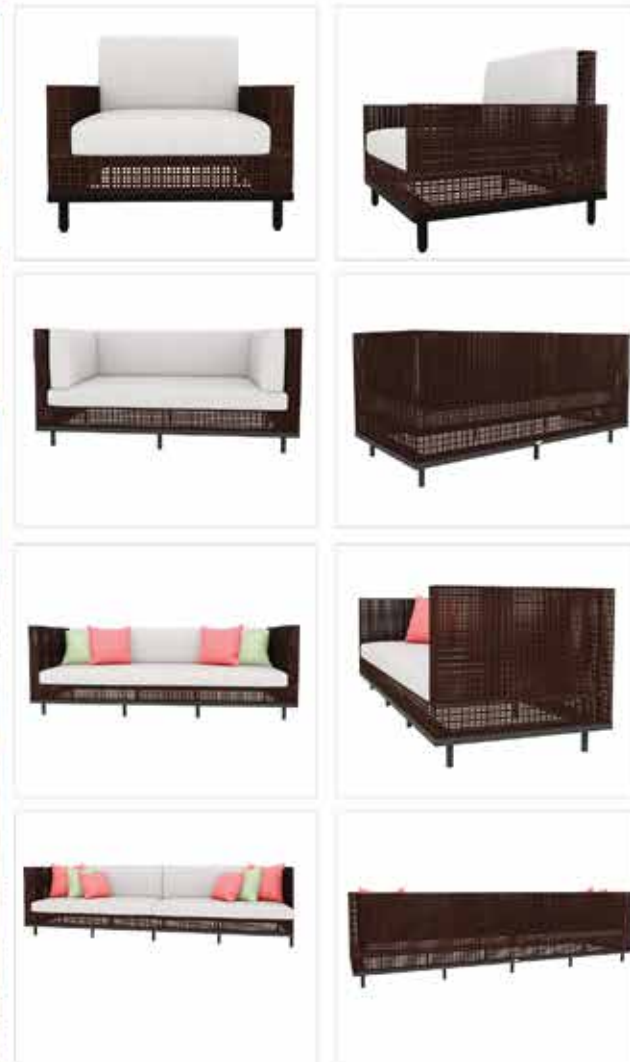

LCO-003

Single Seater Sofa with Aluminium frame powder coated. Woven with Synthetic Wicker. Cushions in Agora make 100% solution dyed acrylic fabric with PU foam. (Dimensions: W66 x D86 x H77 x SH42 cms)

Furniture (Rs.)	Cushion (Rs.)	Table Top (Rs.)
38000.00	7500.00	0.00

Double Seater Sofa with Aluminium frame powder coated. Woven with Synthetic Wicker. Cushions in Agora make 100% solution dyed acrylic fabric with PU foam. (Dimensions: W163 x D86 x H77 x SH42 cms)

Furniture (Rs.)	Cushion (Rs.)	Table Top (Rs.)
59000.00	15000.00	0.00

Three Seater Sofa with Aluminium frame powder coated. Woven with Synthetic Wicker. Cushions in Agora make 100% solution dyed acrylic fabric with PU foam. (Dimensions: W219 x D86 x H77 x SH42 cms)

Furniture (Rs.)	Cushion (Rs.)	Table Top (Rs.)
80000.00	22500.00	0.00

Four Seater Sofa with Aluminium frame powder coated. Woven with Synthetic Wicker. Cushions in Agora make 100% solution dyed acrylic fabric with PU foam. (Dimensions: W289 x D86 x H77 x SH42 cms)

Furniture (Rs.)	Cushion (Rs.)	Table Top (Rs.)
90000.00	30000.00	0.00