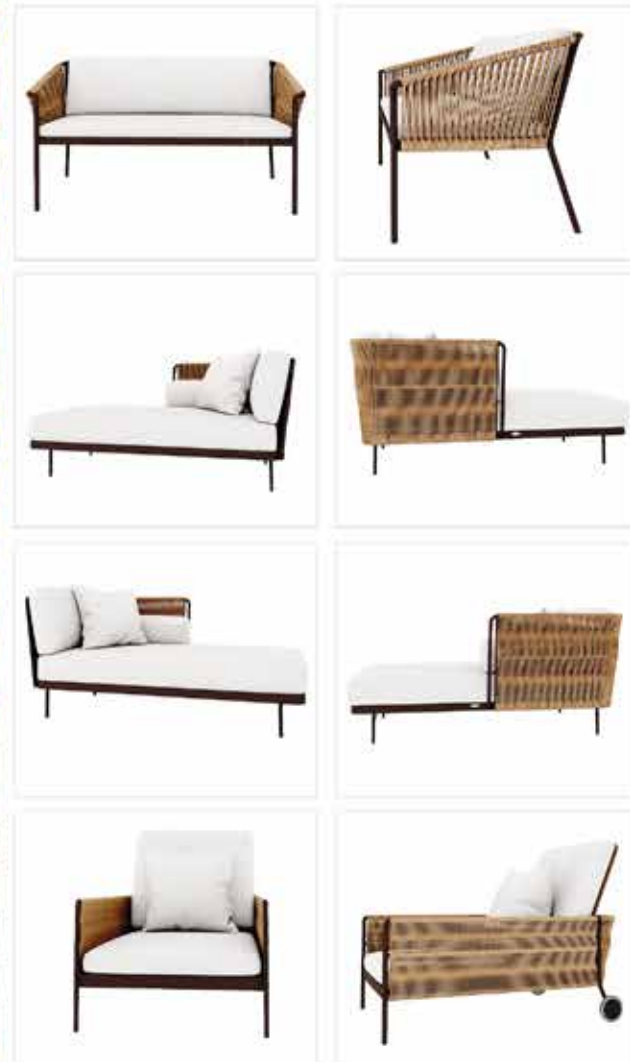

LCO-014

Double Seater Sofa with Aluminium frame powder coated, Woven with Synthetic Rope. Cushions in Agora make 100% solution dyed acrylic fabric with PU foam (Dimensions: W132 x D72 x H72 x SH41 cms)

Furniture (Rs.)	Cushion (Rs.)	Table Top (Rs.)
47800.00	12500.00	0.00

Chaise Lounge Sofa with Aluminium frame powder coated, Woven with Synthetic Rope. Cushions in Agora make 100% solution dyed acrylic fabric with PU foam (Dimensions: W175 x D92 x H85 x SH40 cms)

Furniture (Rs.)	Cushion (Rs.)	Table Top (Rs.)
89600.00	15000.00	0.00

Chaise Lounge Sofa with Aluminium frame powder coated, Woven with Synthetic Rope. Cushions in Agora make 100% solution dyed acrylic fabric with PU foam (Dimensions: W175 x D92 x H85 x SH40 cms)

Furniture (Rs.)	Cushion (Rs.)	Table Top (Rs.)
89600.00	15000.00	0.00

Reclining Armchair with Aluminium frame powder coated, Woven with Synthetic Rope. Cushions in Agora make 100% solution dyed acrylic fabric with PU foam (Dimensions: W78 x D120 x H85 x SH33 cms)

Furniture (Rs.)	Cushion (Rs.)	Table Top (Rs.)
43400.00	9500.00	0.00