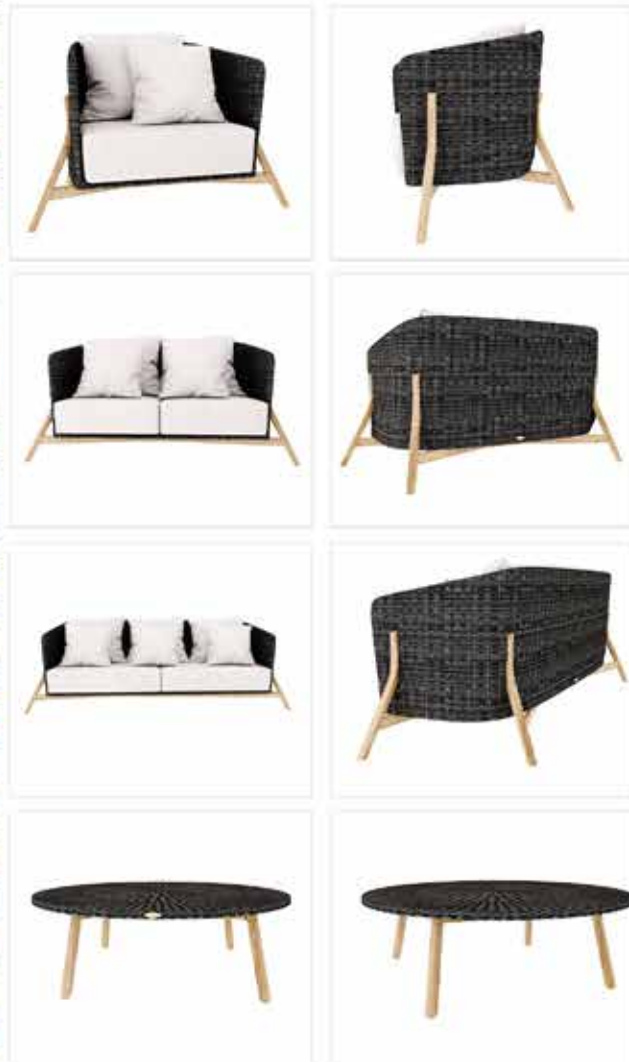

LCO-016

Single Sofa Chair with Aluminium frame powder coated,
Woven with Synthetic Wicker. Legs in Teak Wood.
Cushions in Agora make 100% solution dyed acrylic
fabric with PU foam.
(Dimensions: W121 x D86 x H84 x SH43 cms)

Furniture (Rs.)	Cushion (Rs.)	Table Top (Rs.)
66000.00	7500.00	0.00

2 Seater Sofa with Aluminium frame powder coated,
Woven with Synthetic Wicker. Legs in Teak Wood.
Cushions in Agora make 100% solution dyed acrylic
fabric with PU foam.
(Dimensions: W175 x D86 x H84 x SH43 cms)

Furniture (Rs.)	Cushion (Rs.)	Table Top (Rs.)
90000.00	15000.00	0.00

3 Seater Sofa with Aluminium frame powder coated,
Woven with Synthetic Wicker. Legs in Teak Wood.
Cushions in Agora make 100% solution dyed acrylic
fabric with PU foam.
(Dimensions: W244 x D86 x H84 x SH43 cms)

Furniture (Rs.)	Cushion (Rs.)	Table Top (Rs.)
148000.00	22500.00	0.00

Coffee Table with Aluminium frame powder coated,
Woven with Synthetic Wicker. Legs in Teak Wood. Table
top in Toughened Glass.
(Dimensions: W120 Dia x H35 cms)

Furniture (Rs.)	Cushion (Rs.)	Table Top (Rs.)
40000.00	0.00	7200.00