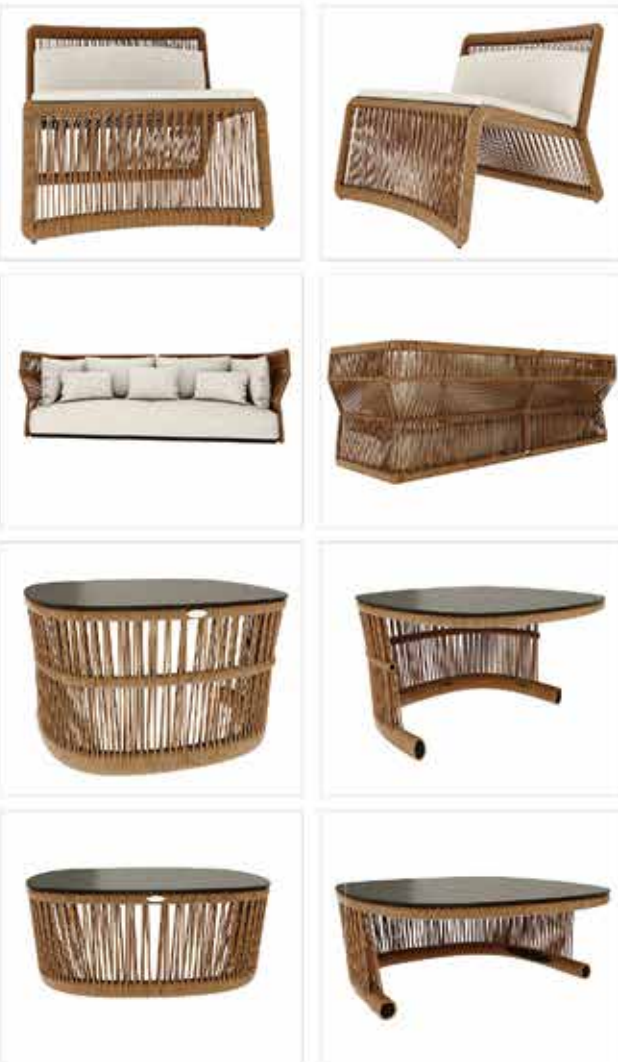

LCO-057

LCO - 057
SOFA CHAIR
REF.: LCO/057/005

Single Sofa Chair with Stainless Steel frame powder coated. Woven with Outdoor rope. Cushions in Agora make 100% solution dyed acrylic fabric with PU foam. (Dimensions: W93 x D86 x H80 x SH38 cms)

Furniture (Rs.)	Cushion (Rs.)	Table Top (Rs.)
42000.00	7500.00	0.00

Three Seater Sofa with Aluminium frame powder coated. Woven with Outdoor rope. Cushions in Agora make 100% solution dyed acrylic fabric with PU foam. (Dimensions: W268 x D100 x H90 x SH38 cms)

Furniture (Rs.)	Cushion (Rs.)	Table Top (Rs.)
159500.00	30000.00	0.00

Coffee Table with Aluminium frame powder coated. Woven with Outdoor rope. Table top in High Pressure Laminate. (Dimensions: W75 x D75 x H45 cms)

Furniture (Rs.)	Cushion (Rs.)	Table Top (Rs.)
29400.00	0.00	6000.00

Coffee Table with Aluminium frame powder coated. Woven with Outdoor rope. Table top in High Pressure Laminate. (Dimensions: W90 x D60 x H35 cms)

Furniture (Rs.)	Cushion (Rs.)	Table Top (Rs.)
35000.00	0.00	8000.00