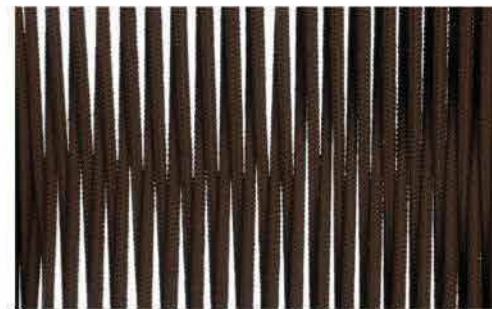

Furniture (Rs.)	Cushion (Rs.)	Table Top (Rs.)
22400.00	0.00	1800.00

BLACK

CAMEL BROWN

CAMEL BROWN + OFF WHITE

DARK BROWN

DARK GREY

DARK GREY + BLACK

DARK GREY + DARK BROWN