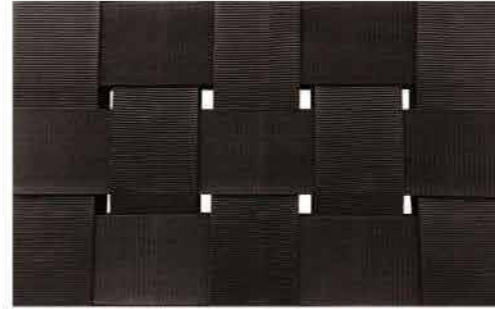

DARK BROWN

BRAID & ROPE

COLOR OPTIONS
LCO-040