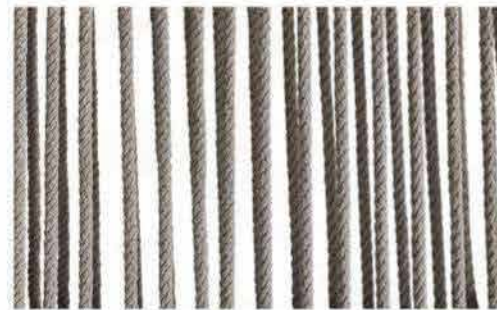

LIGHT GREY

BRAID & ROPE

COLOR OPTIONS

LCO-034