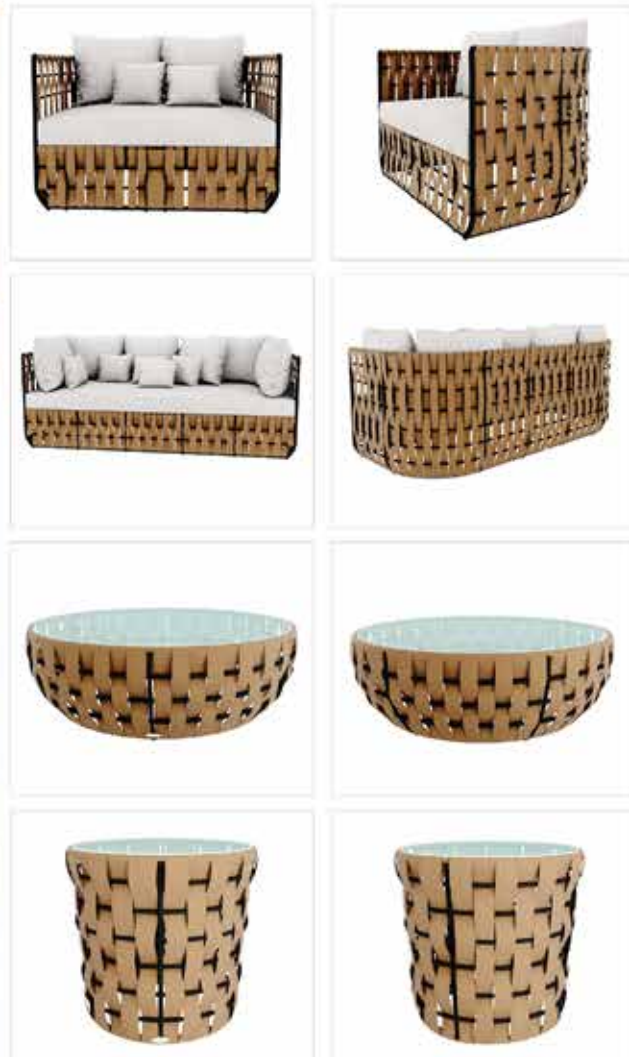

LCO-058

Single Seater Sofa with Aluminium frame powder coated. Woven with Synthetic Wicker. Cushions in Agora make 100% solution dyed acrylic fabric with PU foam. (Dimensions: W111 x D91 x H80 x SH44 cms)

Furniture (Rs.)	Cushion (Rs.)	Table Top (Rs.)
19000.00	11250.00	0.00

Three Seater Sofa with Aluminium frame powder coated. Woven with Synthetic Wicker. Cushions in Agora make 100% solution dyed acrylic fabric with PU foam. (Dimensions: W226 x D91 x H80 x SH44 cms)

Furniture (Rs.)	Cushion (Rs.)	Table Top (Rs.)
41000.00	33750.00	0.00

Round Coffee Table with Aluminium frame powder coated. Woven with Synthetic Wicker. Table top in Table top in toughened glass. (Dimensions: W100 Dia x H32 cms)

Furniture (Rs.)	Cushion (Rs.)	Table Top (Rs.)
12000.00	0.00	5000.00

Round Side Table with Aluminium frame powder coated. Woven with Synthetic Wicker. Table top in Table top in toughened glass. (Dimensions: W60 Dia x H56 cms)

Furniture (Rs.)	Cushion (Rs.)	Table Top (Rs.)
11000.00	0.00	1800.00