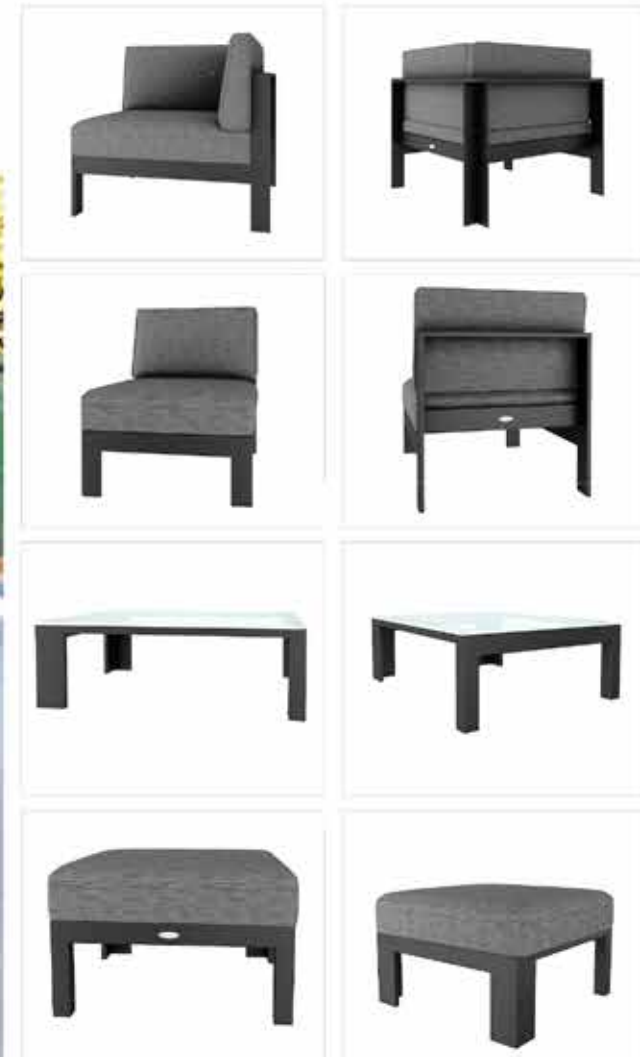

LCO-050

LCO - 050
MODULE CORNER
REF.: LCO/050/005

Single Seater Corner Module with Aluminium frame powder coated. Cushions in Agora make 100% solution dyed acrylic fabric with PU foam. (Dimensions: W83 x D83 x H61 x SH41 cms)		
Furniture (Rs.)	Cushion (Rs.)	Table Top (Rs.)
25000.00	11250.00	0.00

LCO - 050
MODULE CENTER
REF.: LCO/050/006

Single Seater Center Module with Aluminium frame powder coated. Cushions in Agora make 100% solution dyed acrylic fabric with PU foam. (Dimensions: W64 x D83 x H61 x SH41 cms)		
Furniture (Rs.)	Cushion (Rs.)	Table Top (Rs.)
20000.00	7500.00	0.00

Rectangular Coffee Table with Aluminium frame powder coated. Table top in toughened glass. (Dimensions: W85 x D65 x H27 cms)		
Furniture (Rs.)	Cushion (Rs.)	Table Top (Rs.)
11000.00	0.00	2800.00

Ottoman with Aluminium frame powder coated. Cushions in Agora make 100% solution dyed acrylic fabric with PU foam. (Dimensions: W64 x D64 x H41 x SH41 cms)		
Furniture (Rs.)	Cushion (Rs.)	Table Top (Rs.)
11000.00	6250.00	0.00