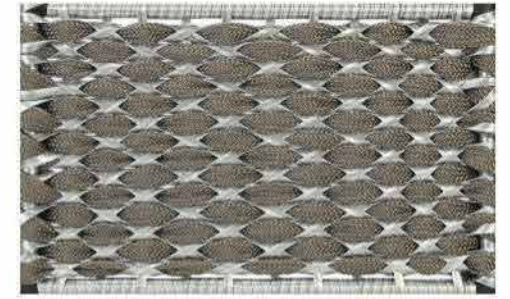

LIGHT GREY + ASH GREY