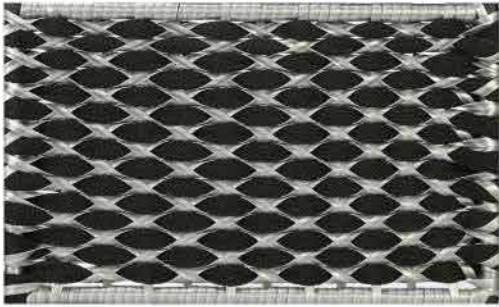

BLACK+ASH GREY