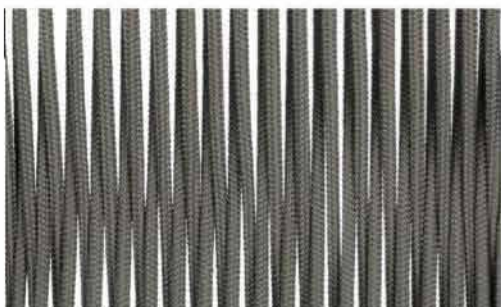

Furniture (Rs.)	Cushion (Rs.)	Table Top (Rs.)
22400.00	0.00	1800.00

BLACK

CAMEL BROWN

CAMEL BROWN + OFF WHITE

DARK BROWN

DARK GREY

DARK GREY + BLACK

DARK GREY + DARK BROWN