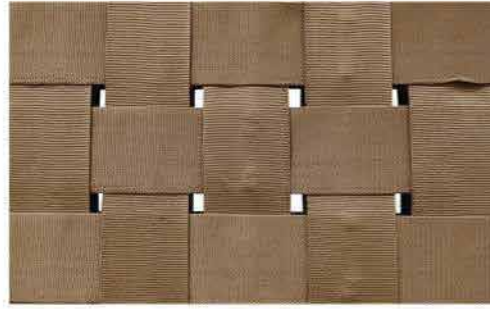

CAMEL BROWN