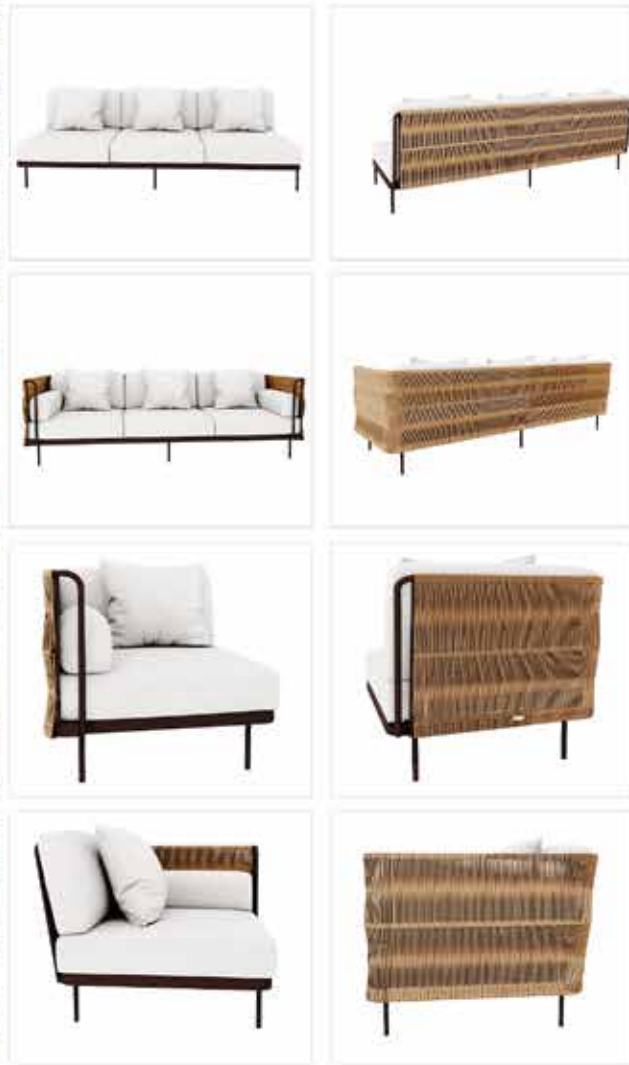

LCO-014

Modular Sofa with Aluminium frame powder coated, Woven with Synthetic Rope. Cushions in Agora make 100% solution dyed acrylic fabric with PU foam. (Dimensions: W256 x D92 x H85 x SH40 cms)

Furniture (Rs.)	Cushion (Rs.)	Table Top (Rs.)
128000.00	22500.00	0.00

Three Seater Sofa with Aluminium frame powder coated, Woven with Synthetic Rope. Cushions in Agora make 100% solution dyed acrylic fabric with PU foam. (Dimensions: W266 x D96 x H85 x SH40 cms)

Furniture (Rs.)	Cushion (Rs.)	Table Top (Rs.)
149800.00	31500.00	0.00

Modular Single Seater Sofa with Aluminium frame powder coated, Woven with Synthetic Rope, Cushions in Agora make 100% solution dyed acrylic fabric with PU foam. (Dimensions: W85 x D96 x H85 x SH40 cms)

Furniture (Rs.)	Cushion (Rs.)	Table Top (Rs.)
70000.00	12000.00	0.00

Modular Single Seater Sofa with Aluminium frame powder coated, Woven with Synthetic Rope. Cushions in Agora make 100% solution dyed acrylic fabric with PU foam. (Dimensions: W85 x D96 x H85 x SH40 cms)

Furniture (Rs.)	Cushion (Rs.)	Table Top (Rs.)
70000.00	12000.00	0.00