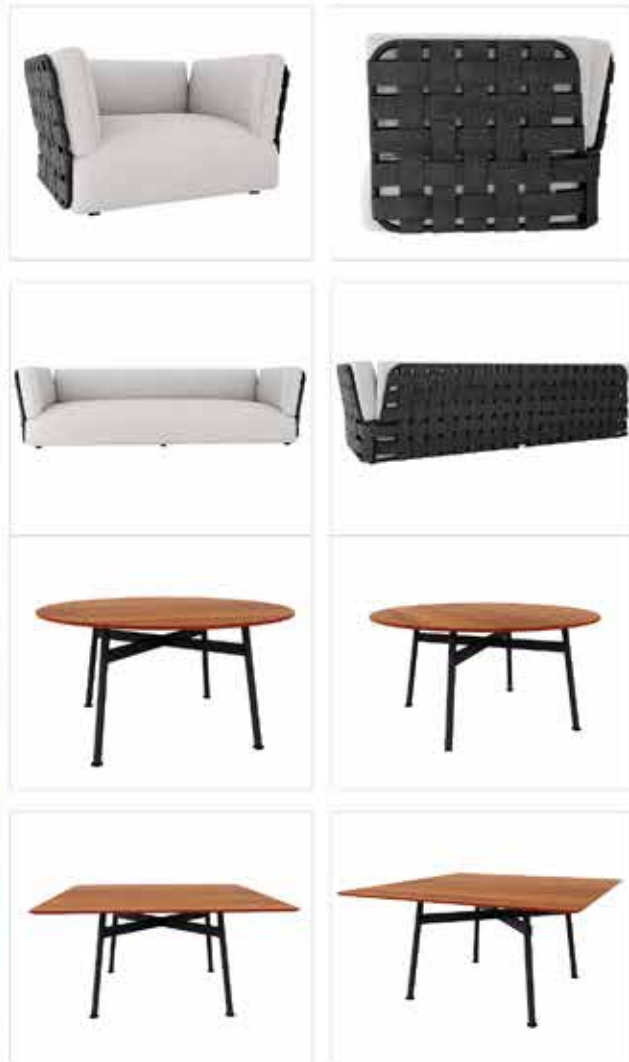

LCO-040

Single Seater Sofa with Aluminium frame powder coated, Woven with Synthetic Strap. Cushions in Agora make 100% solution dyed acrylic fabric with PU foam (Dimensions: W105 x D85 x H65 x SH40 cms)		
Furniture (Rs.)	Cushion (Rs.)	Table Top (Rs.)
70200.00	0.00	0.00

THREE SEATER Seater Sofa with Aluminium frame powder coated, Woven with Synthetic Strap. Cushions in Agora make 100% solution dyed acrylic fabric with PU foam (Dimensions: W230 x D85 x H65 x SH40 cms)		
Furniture (Rs.)	Cushion (Rs.)	Table Top (Rs.)
143200.00	0.00	0.00

Coffee Table with Stainless Steel frame powder coated, Table top in High Pressure Laminate or Granite. (Dimensions: W70 Dia x H35 cms)		
Furniture (Rs.)	Cushion (Rs.)	Table Top (Rs.)
12000.00	0.00	5000.00

Coffee Table with Stainless Steel frame powder coated, Table top in High Pressure Laminate or Granite. (Dimensions: W70 x D70 x H35 cms)		
Furniture (Rs.)	Cushion (Rs.)	Table Top (Rs.)
12000.00	0.00	5000.00