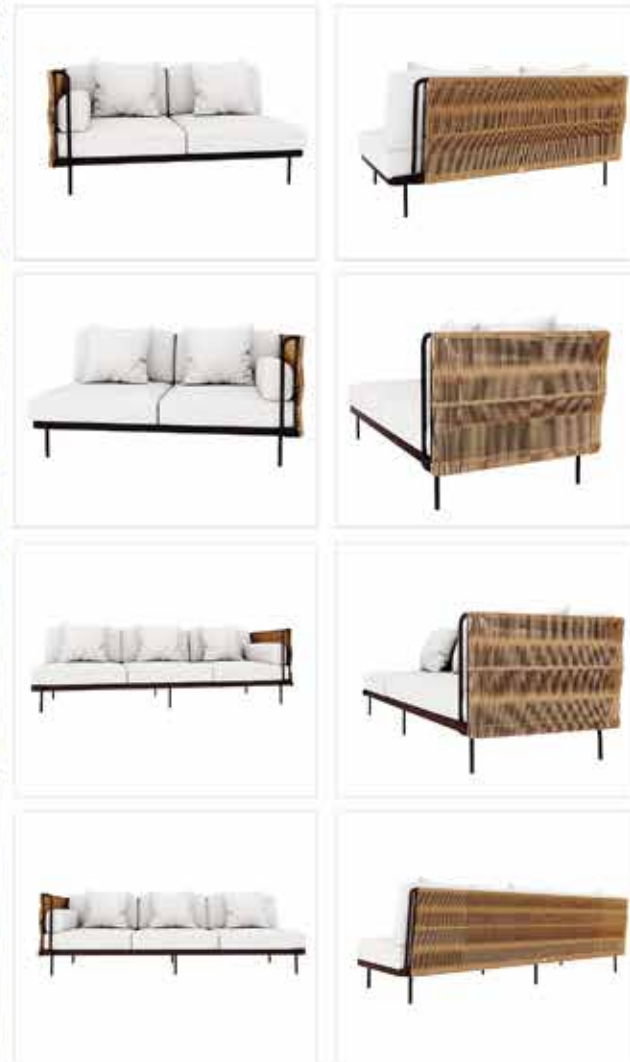

LCO-014

Modular Sofa with Aluminium frame powder coated, Woven with Synthetic Rope. Cushions in Agora make 100% solution dyed acrylic fabric with PU foam. (Dimensions: W176 x D96 x H85 x SH40 cms)

Furniture (Rs.)	Cushion (Rs.)	Table Top (Rs.)
109200.00	19500.00	0.00

Modular Sofa with Aluminium frame powder coated, Woven with Synthetic Rope. Cushions in Agora make 100% solution dyed acrylic fabric with PU foam. (Dimensions: W176 x D96 x H85 x SH40 cms)

Furniture (Rs.)	Cushion (Rs.)	Table Top (Rs.)
109200.00	19500.00	0.00

Modular Sofa with Aluminium frame powder coated, Woven with Synthetic Rope. Cushions in Agora make 100% solution dyed acrylic fabric with PU foam. (Dimensions: W262 x D96 x H85 x SH40 cms)

Furniture (Rs.)	Cushion (Rs.)	Table Top (Rs.)
145600.00	27000.00	0.00

Modular Sofa with Aluminium frame powder coated, Woven with Synthetic Rope. Cushions in Agora make 100% solution dyed acrylic fabric with PU foam. (Dimensions: W262 x D96 x H85 x SH40 cms)

Furniture (Rs.)	Cushion (Rs.)	Table Top (Rs.)
145600.00	27000.00	0.00