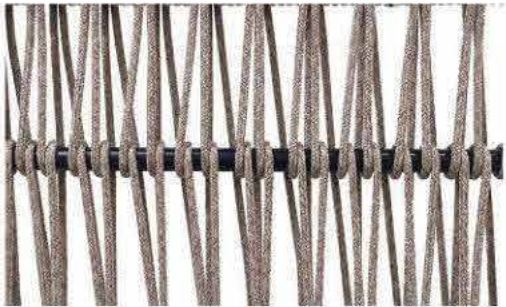

Furniture (Rs.)	Cushion (Rs.)	Table Top (Rs.)
25200.00	0.00	3000.00

BLACK

BLACK +DARK GREY

BLACK +LIGHT GREY

CAMEL BROWN

CAMEL BROWN + OFF WHITE

DARK BROWN

DARK BROWN + LIGHT GREY