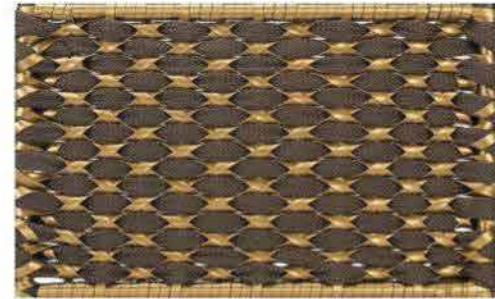

Furniture (Rs.)	Cushion (Rs.)	Table Top (Rs.)
16000.00	0.00	2500.00

BLACK+ASH GREY

BLACK+LIGHT GREY+EBONY

CAMEL BROWN + JAVA BROWN

CAMEL BROWN+OFF WHITE  
+HONEYSTR

DARK BROWN +LIGHT GREY  
+JAVA BROWN

DARK BROWN+LUKE GOLDEN