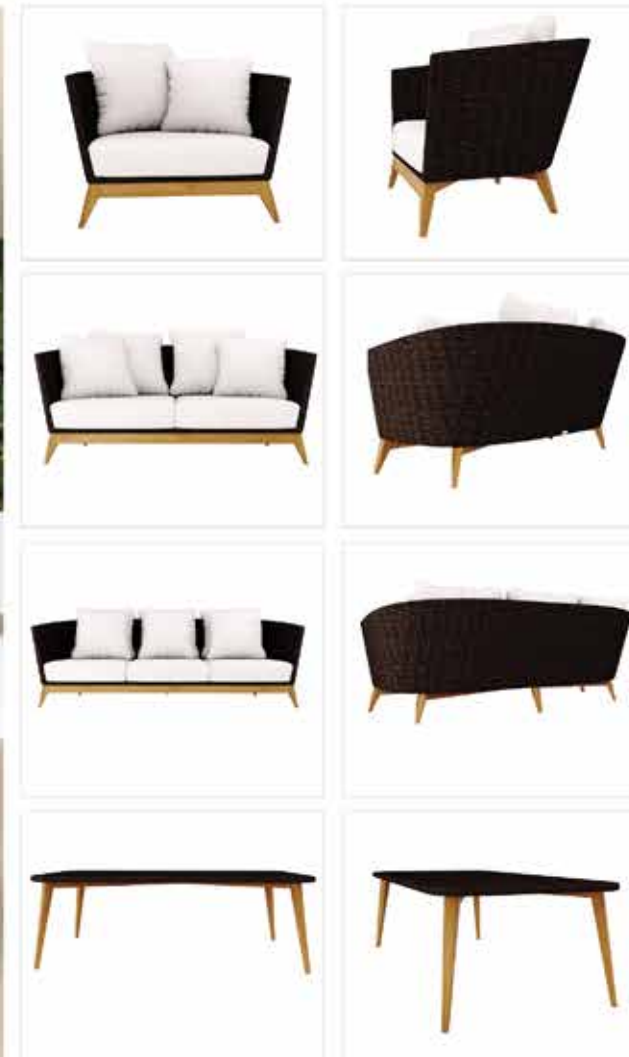

LCO-017

LCO - 017
SINGLE SEATER SOFA
REF.: LCO/017/004

Single Sofa with Aluminium frame powder coated, Woven with Synthetic Wicker. Legs in Teak Wood. Cushions in Agora make 100% solution dyed acrylic fabric with PU foam. (Dimensions: W97 x D84 x H85 x SH38 cms)		
Furniture (Rs.)	Cushion (Rs.)	Table Top (Rs.)
38000.00	7500.00	0.00

2' Seater Sofa with Aluminium frame powder coated, Woven with Synthetic Wicker. Legs in Teak Wood. Cushions in Agora make 100% solution dyed acrylic fabric with PU foam. (Dimensions: W159 x D84 x H85 x SH38 cms)		
Furniture (Rs.)	Cushion (Rs.)	Table Top (Rs.)
64000.00	16000.00	0.00

3 Seater Sofa with Aluminium frame powder coated, Woven with Synthetic Wicker. Legs in Teak Wood. Cushions in Agora make 100% solution dyed acrylic fabric with PU foam. (Dimensions: W208 x D84 x H85 x SH38 cms)		
Furniture (Rs.)	Cushion (Rs.)	Table Top (Rs.)
80000.00	22500.00	0.00

Coffee Table with Aluminium frame powder coated, Woven with Synthetic Wicker. Legs in Teak Wood. Table top in Toughened Glass. (Dimensions: W120 x D70 x H37 cms)		
Furniture (Rs.)	Cushion (Rs.)	Table Top (Rs.)
40000.00	0.00	4200.00