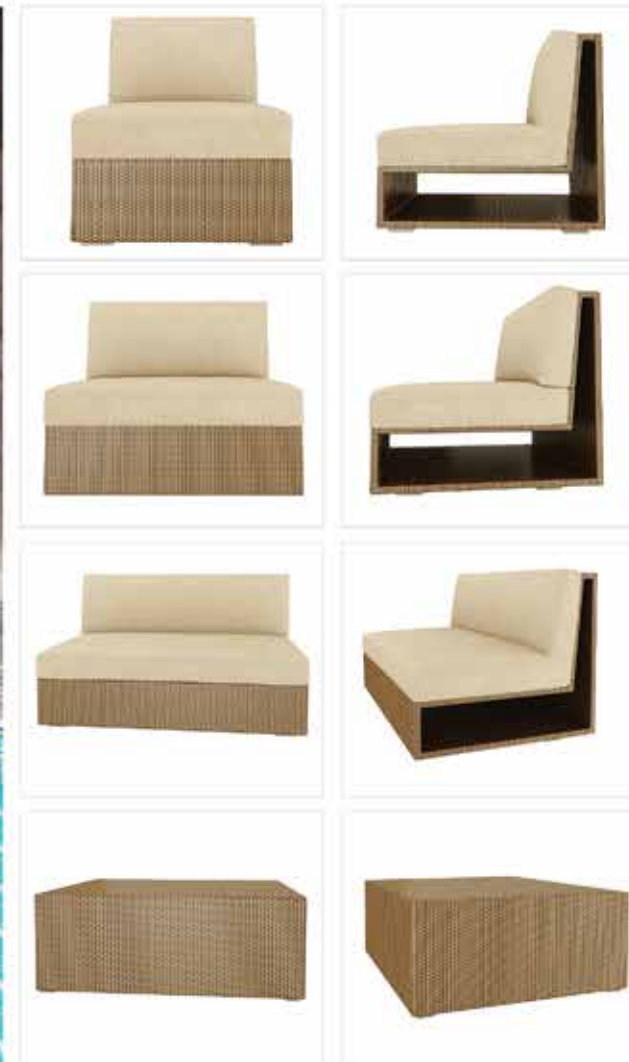

LCO-009

Modular Sofa with Aluminium frame powder coated. Woven with Synthetic Wicker. Cushions in Agora make 100% solution dyed acrylic fabric with PU foam. (Dimensions: W66 x D92 x H79 x SH42 cms)

Furniture (Rs.)	Cushion (Rs.)	Table Top (Rs.)
24000.00	7500.00	0.00

Modular Sofa with Aluminium frame powder coated. Woven with Synthetic Wicker. Cushions in Agora make 100% solution dyed acrylic fabric with PU foam. (Dimensions: W92 x D92 x H79 x SH42 cms)

Furniture (Rs.)	Cushion (Rs.)	Table Top (Rs.)
32000.00	11250.00	0.00

Modular Sofa with Aluminium frame powder coated. Woven with Synthetic Wicker. Cushions in Agora make 100% solution dyed acrylic fabric with PU foam. (Dimensions: W138 x D92 x H79 x SH42 cms)

Furniture (Rs.)	Cushion (Rs.)	Table Top (Rs.)
38000.00	15000.00	0.00

Ottoman / Table with Aluminium frame powder coated. Woven with Synthetic Wicker. Table top in toughened glass. Cushions in Agora make 100% solution dyed acrylic fabric with PU foam. (Dimensions: W92 x D77 x H34 x SH42 cms)

Furniture (Rs.)	Cushion (Rs.)	Table Top (Rs.)
12000.00	5250.00	3500.00