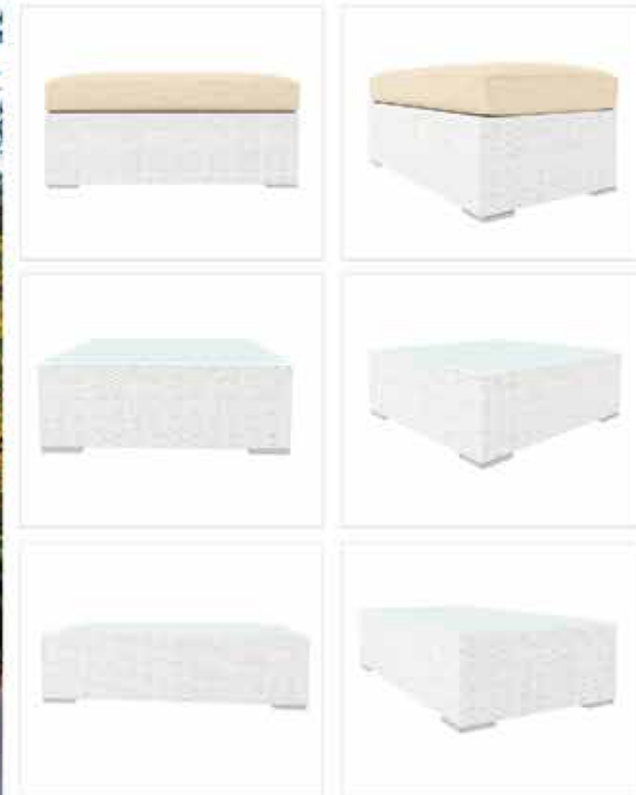

LCO-031

LCO - 031

POUF

REF.: LCO/031/005

Pouf / Ottoman with Aluminium frame powder coated, Woven with Synthetic Wicker. Cushions in Agora make 100% solution dyed acrylic fabric with PU foam (Dimensions: W120 x W70 x H34 x SH44 cms)

Furniture (Rs.)	Cushion (Rs.)	Table Top (Rs.)
18000.00	9500.00	0.00

LCO - 031

COFFEE TABLE WITH GLASS TOP

REF.: LCO/031/006

Coffee Table with Aluminium frame powder coated, Woven with Synthetic Wicker, Table top in toughened glass. (Dimensions: W90 x D60 x H30 cms)

Furniture (Rs.)	Cushion (Rs.)	Table Top (Rs.)
18000.00	0.00	4000.00

LCO - 031

COFFEE TABLE WITH GLASS TOP

REF.: LCO/031/007

Coffee Table with Aluminium frame powder coated, Woven with Synthetic Wicker, Table top in toughened glass. (Dimensions: W120 x D70 x H30 cms)

Furniture (Rs.)	Cushion (Rs.)	Table Top (Rs.)
18000.00	0.00	4200.00