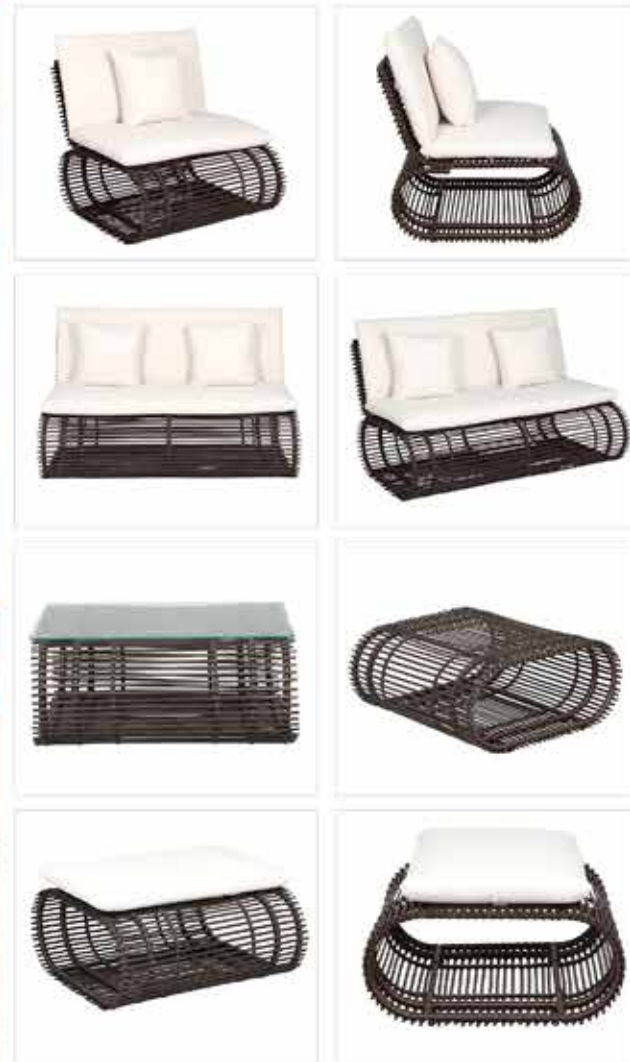

LCO-087

LCO - 087
OTTOMAN
REF.: LCO/087/004

Single Seater Sofa with Aluminium frame powder coated, Woven with Synthetic Wicker. Cushions in Agora make 100% solution dyed acrylic fabric with PU foam. (Dimensions: W89 x D89 x H86 x SH38 cms)

Furniture (Rs.)	Cushion (Rs.)	Table Top (Rs.)
27000.00	7500.00	0.00

Double Seater Sofa with Aluminium frame powder coated, Woven with Synthetic Wicker. Cushions in Agora make 100% solution dyed acrylic fabric with PU foam. (Dimensions: W145 x D89 x H86 x SH38 cms)

Furniture (Rs.)	Cushion (Rs.)	Table Top (Rs.)
42000.00	15000.00	0.00

Coffee Table with Aluminium Frame Powder Coated, Woven with Synthetic Wicker. Table Top in toughened glass. (Dimensions: W89 x D82 x H33 cms)

Furniture (Rs.)	Cushion (Rs.)	Table Top (Rs.)
20300.00	0.00	3650.00

Ottoman with Aluminium frame powder coated, Woven with Synthetic Wicker. Cushions in Agora make 100% solution dyed acrylic fabric with PU foam. (Dimensions: W89 x D82 x H33 cms)

Furniture (Rs.)	Cushion (Rs.)	Table Top (Rs.)
20300.00	6250.00	0.00