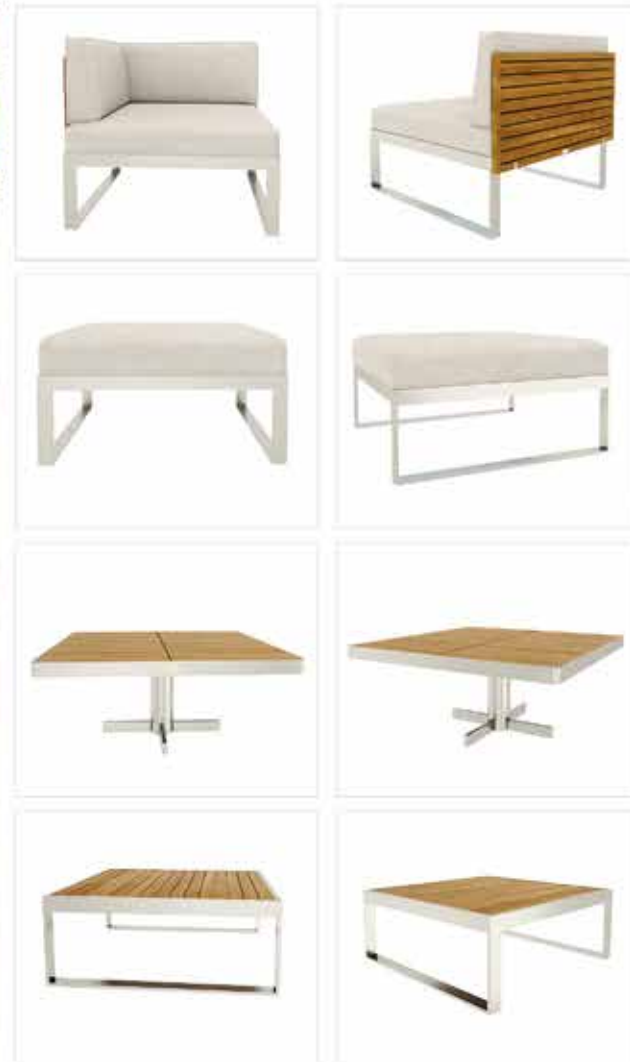

LCO-043

LCO - 043
OTTOMAN
REF.: LCO/043/011

Modular Sofa with Stainless Steel frame powder coated and Coated Natural Teak Wood. Cushions in Agora make 100% solution dyed acrylic fabric with PU foam. (Dimensions: W83 x D63 x H67 x SH40 cms)		
Furniture (Rs.)	Cushion (Rs.)	Table Top (Rs.)
60000.00	11250.00	0.00

Ottoman with Stainless Steel frame powder coated and Coated Natural Teak Wood. Cushions in Agora make 100% solution dyed acrylic fabric with PU foam. (Dimensions: W74 x D79 x H29 x SH40 cms)		
Furniture (Rs.)	Cushion (Rs.)	Table Top (Rs.)
32000.00	6250.00	0.00

Coffee Table with Stainless Steel frame powder coated and Coated Natural Teak Wood. (Dimensions: W90 x D90 x H40 cms)		
Furniture (Rs.)	Cushion (Rs.)	Table Top (Rs.)
46000.00	0.00	12000.00

Coffee Table with Stainless Steel frame powder coated and Coated Natural Teak Wood. (Dimensions: W75 x D75 x H29 cms)		
Furniture (Rs.)	Cushion (Rs.)	Table Top (Rs.)
32000.00	0.00	8500.00