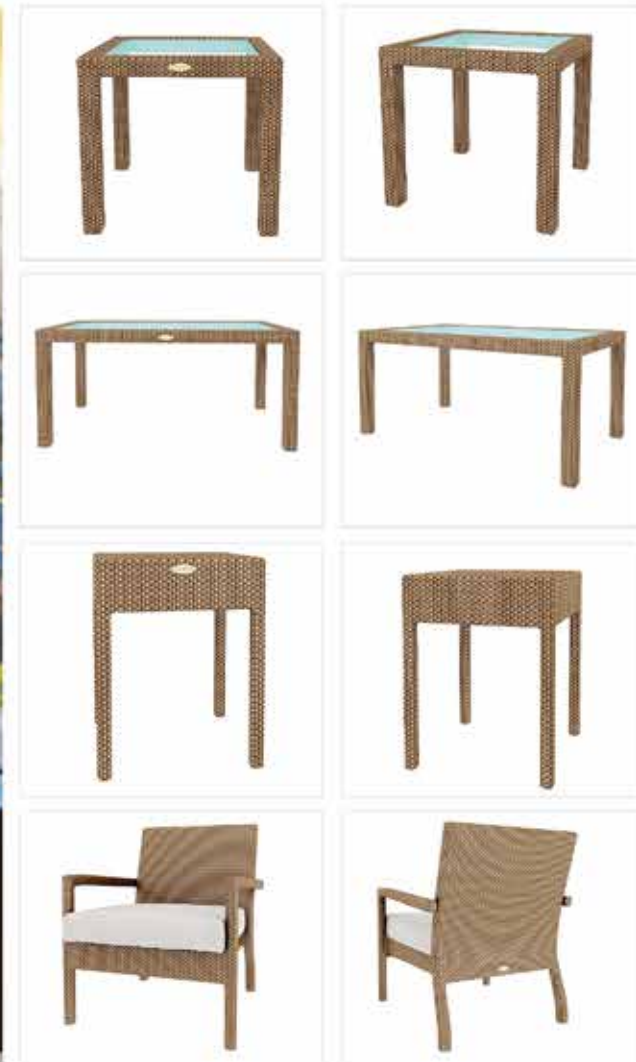

LCO-032

Coffee Table with Aluminium frame powder coated, Woven with Synthetic Wicker, Table top in toughened glass.
(Dimensions: W50 x D50 x H46 cms)

Furniture (Rs.)	Cushion (Rs.)	Table Top (Rs.)
9000.00	0.00	1250.00

Coffee Table with Aluminium frame powder coated, Woven with Synthetic Wicker, Table top in toughened glass.
(Dimensions: W100 x D60 x H44 cms)

Furniture (Rs.)	Cushion (Rs.)	Table Top (Rs.)
16000.00	0.00	3000.00

Side Table with Aluminium frame powder coated, Woven with Synthetic Wicker, Table top in toughened glass.
(Dimensions: W36 x D36 x H46 cms)

Furniture (Rs.)	Cushion (Rs.)	Table Top (Rs.)
10000.00	0.00	650.00

Single Seater Sofa with Aluminium frame powder coated, Woven with Synthetic Wicker, Cushions in Agora make 100% solution dyed acrylic fabric with PU foam.
(Dimensions: W64 x D72 x H76 x SH42 cms)

Furniture (Rs.)	Cushion (Rs.)	Table Top (Rs.)
20000.00	6250.00	0.00