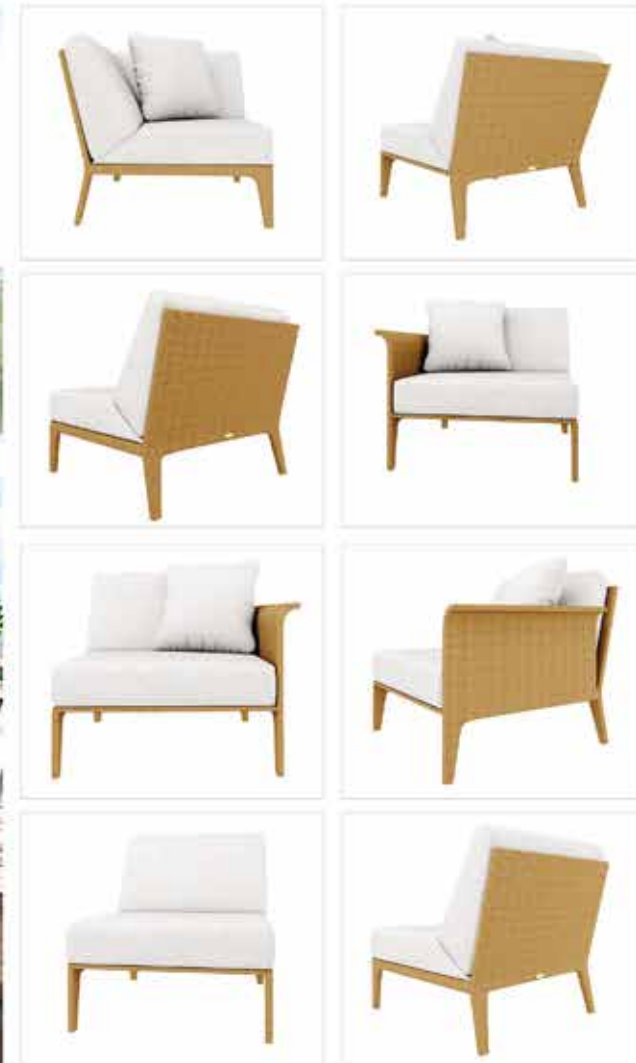

LCO-018

Modular Sofa with Stainless Steel frame powder coated,
Woven with Synthetic Wicker. Cushions in Agora make
100% solution dyed acrylic fabric with PU foam.
(Dimensions: W88 x D88 x H77 x SH40 cms)

Furniture (Rs.)	Cushion (Rs.)	Table Top (Rs.)
30000.00	11250.00	0.00

Modular Sofa with Stainless Steel frame powder coated,
Woven with Synthetic Wicker. Cushions in Agora make
100% solution dyed acrylic fabric with PU foam.
(Dimensions: W91 x D90 x H77 x SH40 cms)

Furniture (Rs.)	Cushion (Rs.)	Table Top (Rs.)
28000.00	7500.00	0.00

Modular Sofa with Stainless Steel frame powder coated,
Woven with Synthetic Wicker. Cushions in Agora make
100% solution dyed acrylic fabric with PU foam.
(Dimensions: W91 x D90 x H77 x SH40 cms)

Furniture (Rs.)	Cushion (Rs.)	Table Top (Rs.)
26000.00	7500.00	0.00

Modular Sofa with Stainless Steel frame powder coated,
Woven with Synthetic Wicker. Cushions in Agora make
100% solution dyed acrylic fabric with PU foam.
(Dimensions: W75 x D90 x H77 x SH40 cms)

Furniture (Rs.)	Cushion (Rs.)	Table Top (Rs.)
17000.00	7500.00	0.00