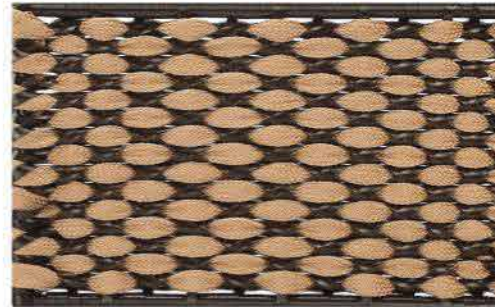

CAMEL BROWN + JAVA BROWN