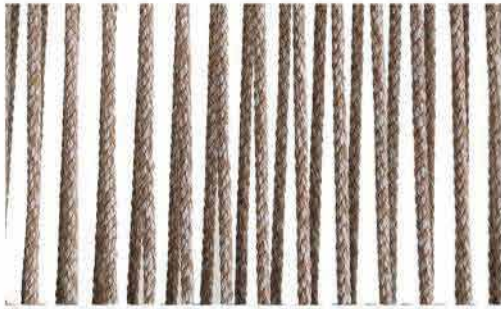

Furniture (Rs.)	Cushion (Rs.)	Table Top (Rs.)
36400.00	7500.00	0.00

BLACK

BLACK + DARK GREY

BLACK + LIGHT GREY

CAMEL BROWN

CAMEL BROWN + OFF WHITE

DARK BROWN

DARK BROWN + LIGHT GREY