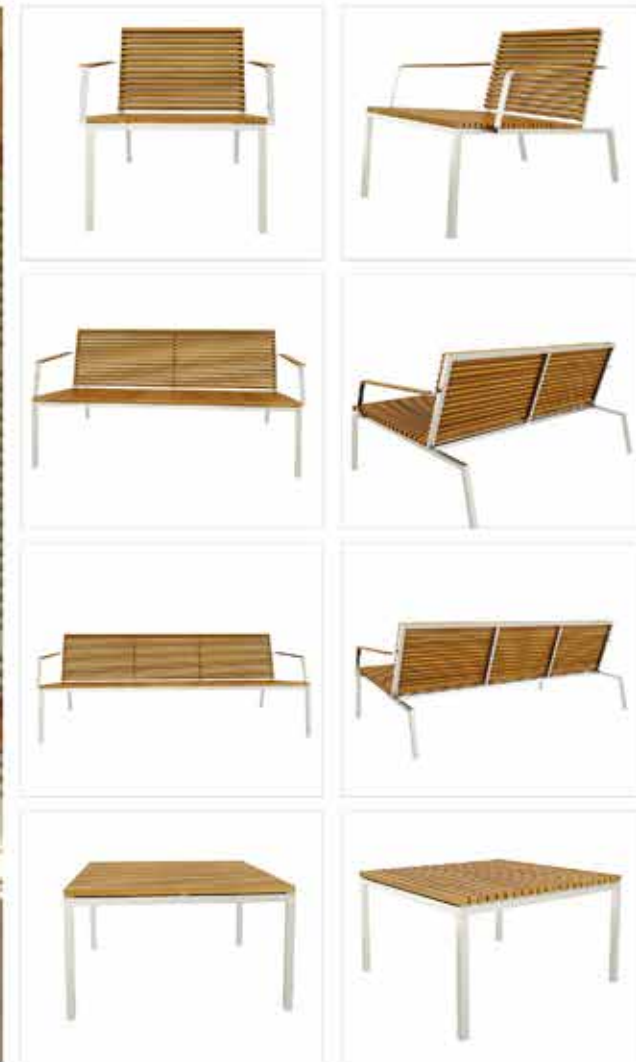

LCO-043

Lounge Chair with Stainless Steel frame powder coated and Coated Natural Teak Wood. Cushions in Agora make 100% solution dyed acrylic fabric with PU foam.
(Dimensions: W75 x D70 x H70 x SH40 cms)

Furniture (Rs.)	Cushion (Rs.)	Table Top (Rs.)
36000.00	6250.00	0.00

Double Lounge Chair with Stainless Steel frame powder coated and Coated Natural Teak Wood. Cushions in Agora make 100% solution dyed acrylic fabric with PU foam.
(Dimensions: W140 x D70 x H70 x SH40 cms)

Furniture (Rs.)	Cushion (Rs.)	Table Top (Rs.)
60000.00	12500.00	0.00

Three-Seater Lounge Chair with Stainless Steel frame powder coated and Coated Natural Teak Wood. Cushions in Agora make 100% solution dyed acrylic fabric with PU foam.
(Dimensions: W190 x D70 x H70 x SH40 cms)

Furniture (Rs.)	Cushion (Rs.)	Table Top (Rs.)
100000.00	18750.00	0.00

Coffee Table with Stainless Steel frame powder coated and Coated Natural Teak Wood.
(Dimensions: W70 x D70 x H40 cms)

Furniture (Rs.)	Cushion (Rs.)	Table Top (Rs.)
22000.00	0.00	7500.00