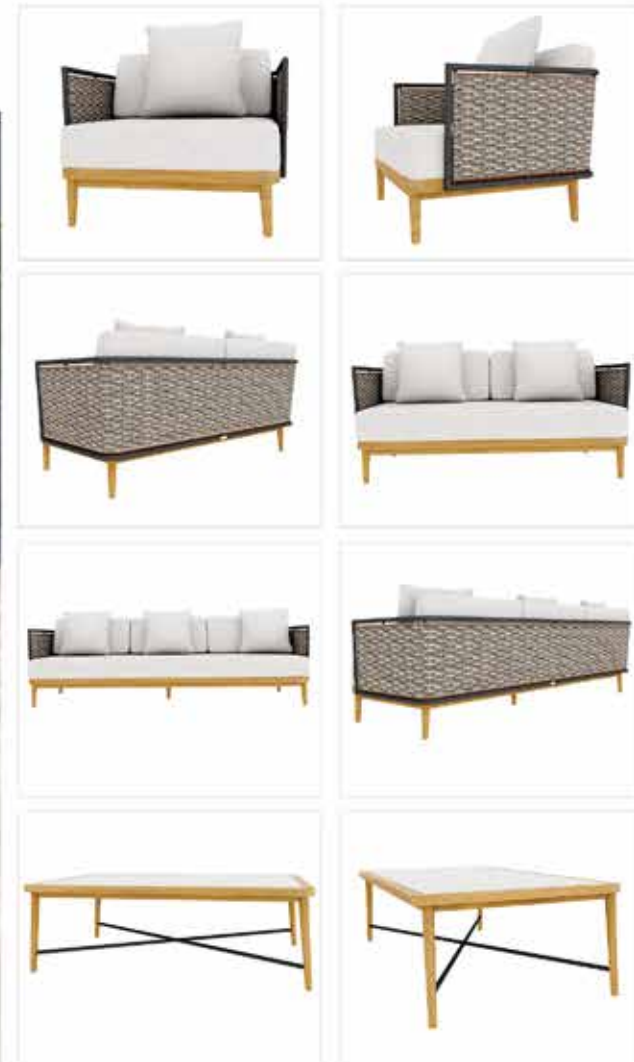

LCO-029

Single Seater Sofa with Aluminium frame powder coated, Bottom base in Teak Wood, Woven with Synthetic Wicker & Braid. Cushions in Agora make 100% solution dyed acrylic fabric with PU foam.
(Dimensions: W85 x D75 x H65 x SH40 cms)

Furniture (Rs.)	Cushion (Rs.)	Table Top (Rs.)
62000.00	7500.00	0.00

Double Seater Sofa with Aluminium frame powder coated, Bottom base in Teak Wood, Woven with Synthetic Wicker & Braid. Cushions in Agora make 100% solution dyed acrylic fabric with PU foam.
(Dimensions: W145 x D75 x H65 x SH40 cms)

Furniture (Rs.)	Cushion (Rs.)	Table Top (Rs.)
92000.00	15000.00	0.00

Three Seater Sofa with Aluminium frame powder coated, Bottom base in Teak Wood, Woven with Synthetic Wicker & Braid. Cushions in Agora make 100% solution dyed acrylic fabric with PU foam.
(Dimensions: W215 x D75 x H65 x SH40 cms)

Furniture (Rs.)	Cushion (Rs.)	Table Top (Rs.)
102000.00	22500.00	0.00

Coffee Table with Teak Wood frame, Table top in HPL.
(Dimensions: W120 x D80 x H45 cms)

Furniture (Rs.)	Cushion (Rs.)	Table Top (Rs.)
40000.00	0.00	10000.00