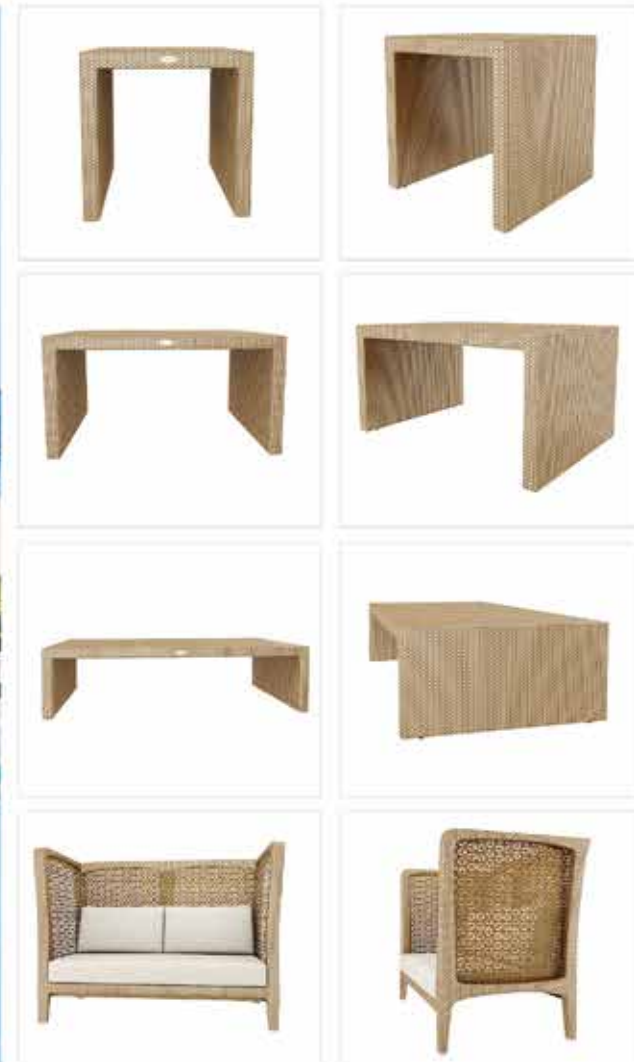

LCO-030

Coffee Table with Aluminium frame powder coated,
Woven with Synthetic Wicker. Table top in toughened glass.
(Dimensions: W50 x D50 x H50 cms)

Furniture (Rs.)	Cushion (Rs.)	Table Top (Rs.)
12000.00	0.00	1250.00

Coffee Table with Aluminium frame powder coated,
Woven with Synthetic Wicker. Table top in toughened
glass.
(Dimensions: W65 x D60 x H45 cms)

Furniture (Rs.)	Cushion (Rs.)	Table Top (Rs.)
18000.00	0.00	2500.00

Coffee Table with Aluminium frame powder coated,
Woven with Synthetic Wicker. Table top in toughened glass.
(Dimensions: W130 x D70 x H35 cms)

Furniture (Rs.)	Cushion (Rs.)	Table Top (Rs.)
18000.00	0.00	4500.00

LCO - 030
HIGH BACK SOFA
REF.: LCO/030/019

Sofa with Aluminium frame powder coated, Woven with
Synthetic Wicker. Cushions in Agora make 100%
solution dyed acrylic fabric with PU foam.
(Dimensions: W154 x W63 x H130 x SH45 cms)

Furniture (Rs.)	Cushion (Rs.)	Table Top (Rs.)
62000.00	15000.00	0.00