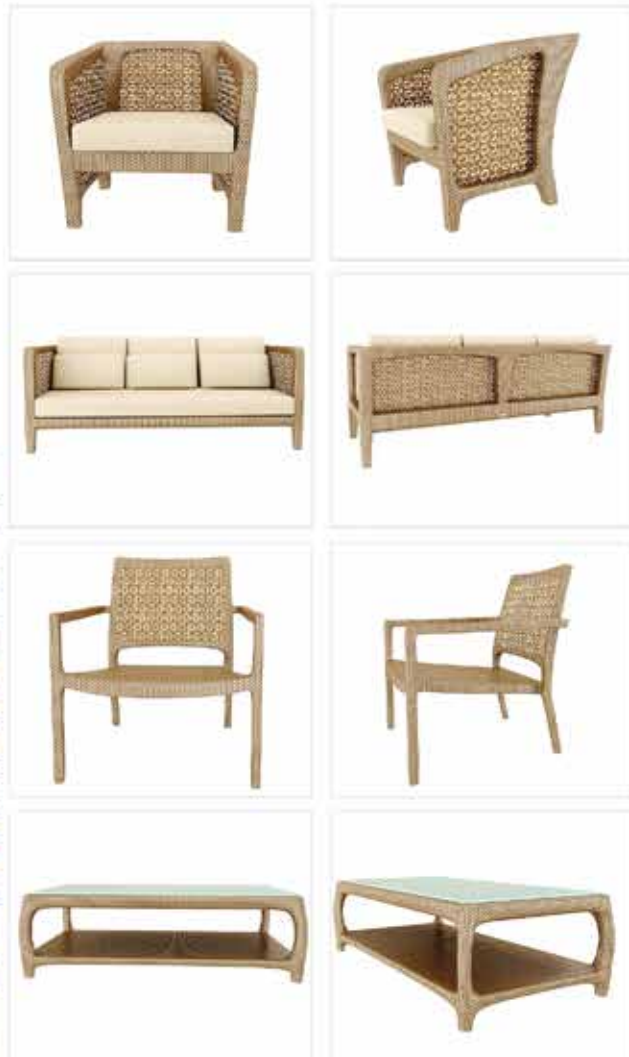

LCO-030

Single Seater Sofa with Aluminium frame powder coated, Woven with Synthetic Wicker. Cushions in Agora make 100% solution dyed acrylic fabric with PU foam (Dimensions: W70 x W73 x H74 x SH45 cms)		
Furniture (Rs.)	Cushion (Rs.)	Table Top (Rs.)
28000.00	7500.00	0.00

Three Seater Sofa with Aluminium frame powder coated, Woven with Synthetic Wicker. Cushions in Agora make 100% solution dyed acrylic fabric with PU foam (Dimensions: W208 x W69 x H74 x SH45 cms)		
Furniture (Rs.)	Cushion (Rs.)	Table Top (Rs.)
58000.00	22500.00	0.00

Lounge Armchair with Aluminium frame powder coated, Woven with Synthetic Wicker. Cushions in Agora make 100% solution dyed acrylic fabric with PU foam (Dimensions: W69 x D73 x H82 x SH42 cms)		
Furniture (Rs.)	Cushion (Rs.)	Table Top (Rs.)
18000.00	6250.00	0.00

Coffee Table with Aluminium frame powder coated, Woven with Synthetic Wicker, Table top in toughened glass. (Dimensions: W135 x D70 x H38 cms)		
Furniture (Rs.)	Cushion (Rs.)	Table Top (Rs.)
30000.00	0.00	4700.00