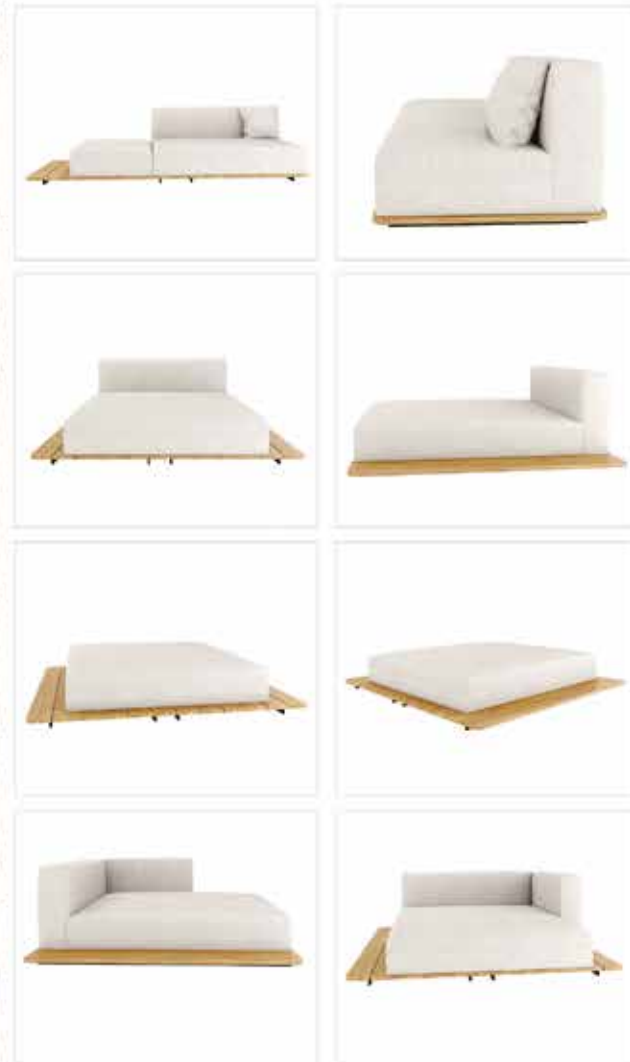

LCO-013

Modular Sofa with Teak Wood Base, Cushions in Agora make 100% solution dyed acrylic fabric with PU foam.
(Dimensions: W246 x D92 x H61 x SH35 cms)

Furniture (Rs.)	Cushion (Rs.)	Table Top (Rs.)
230000.00	0.00	0.00

Sunbed with Teak Wood Base, Cushions in Agora make 100% solution dyed acrylic fabric with PU foam.
(Dimensions: W185 x D185 x H61 x SH35 cms)

Furniture (Rs.)	Cushion (Rs.)	Table Top (Rs.)
334000.00	0.00	0.00

Sunbed Seat with Teak Wood Base, Cushions in Agora make 100% solution dyed acrylic fabric with PU foam.
(Dimensions: W185 x D185 x H35 x SH35 cms)

Furniture (Rs.)	Cushion (Rs.)	Table Top (Rs.)
302000.00	0.00	0.00

Sunbed with Teak Wood Base, Cushions in Agora make 100% solution dyed acrylic fabric with PU foam.
(Dimensions: W185 x D185 x H61 x SH35 cms)

Furniture (Rs.)	Cushion (Rs.)	Table Top (Rs.)
342000.00	0.00	0.00