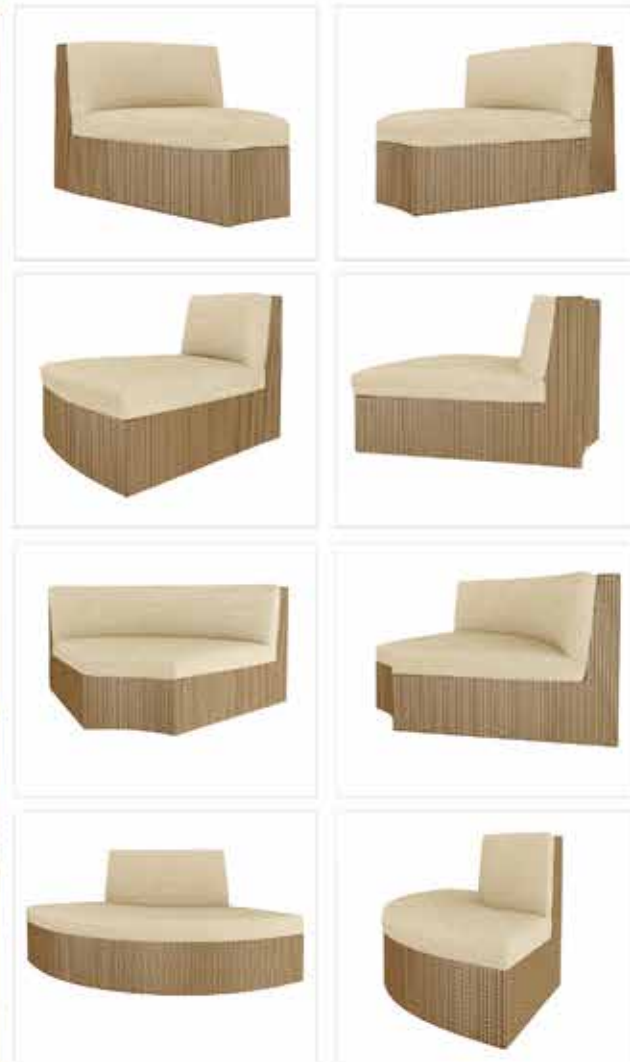

LCO-009

Modular Sofa with Aluminium frame powder coated.
Woven with Synthetic Wicker. Cushions in Agora make
100% solution dyed acrylic fabric with PU foam.
(Dimensions: W92 x D101 x H72 x SH42 cms)

Furniture (Rs.)	Cushion (Rs.)	Table Top (Rs.)
32000.00	7500.00	0.00

Modular Sofa with Aluminium frame powder coated.
Woven with Synthetic Wicker. Cushions in Agora make
100% solution dyed acrylic fabric with PU foam.
(Dimensions: W92 x D101 x H72 x SH42 cms)

Furniture (Rs.)	Cushion (Rs.)	Table Top (Rs.)
32000.00	7500.00	0.00

Modular Sofa with Aluminium frame powder coated.
Woven with Synthetic Wicker. Cushions in Agora make
100% solution dyed acrylic fabric with PU foam.
(Dimensions: W92 x D174 x H72 x SH42 cms)

Furniture (Rs.)	Cushion (Rs.)	Table Top (Rs.)
46000.00	11250.00	0.00

Modular Sofa with Aluminium frame powder coated.
Woven with Synthetic Wicker. Cushions in Agora make
100% solution dyed acrylic fabric with PU foam.
(Dimensions: W92 x D174 x H72 x SH42 cms)

Furniture (Rs.)	Cushion (Rs.)	Table Top (Rs.)
33000.00	11250.00	0.00