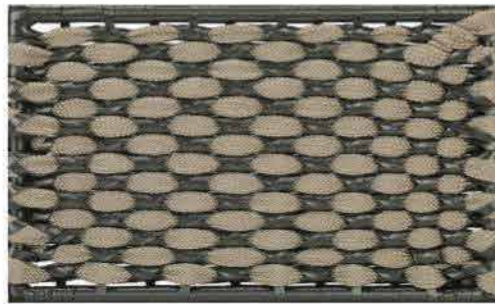

LIGHT GREY+SILVER GREY