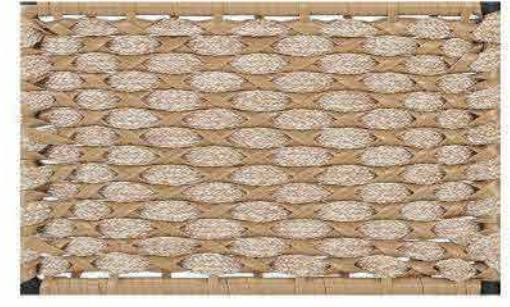

CAMEL BROWN+OFF WHITE
+HONEYSTR