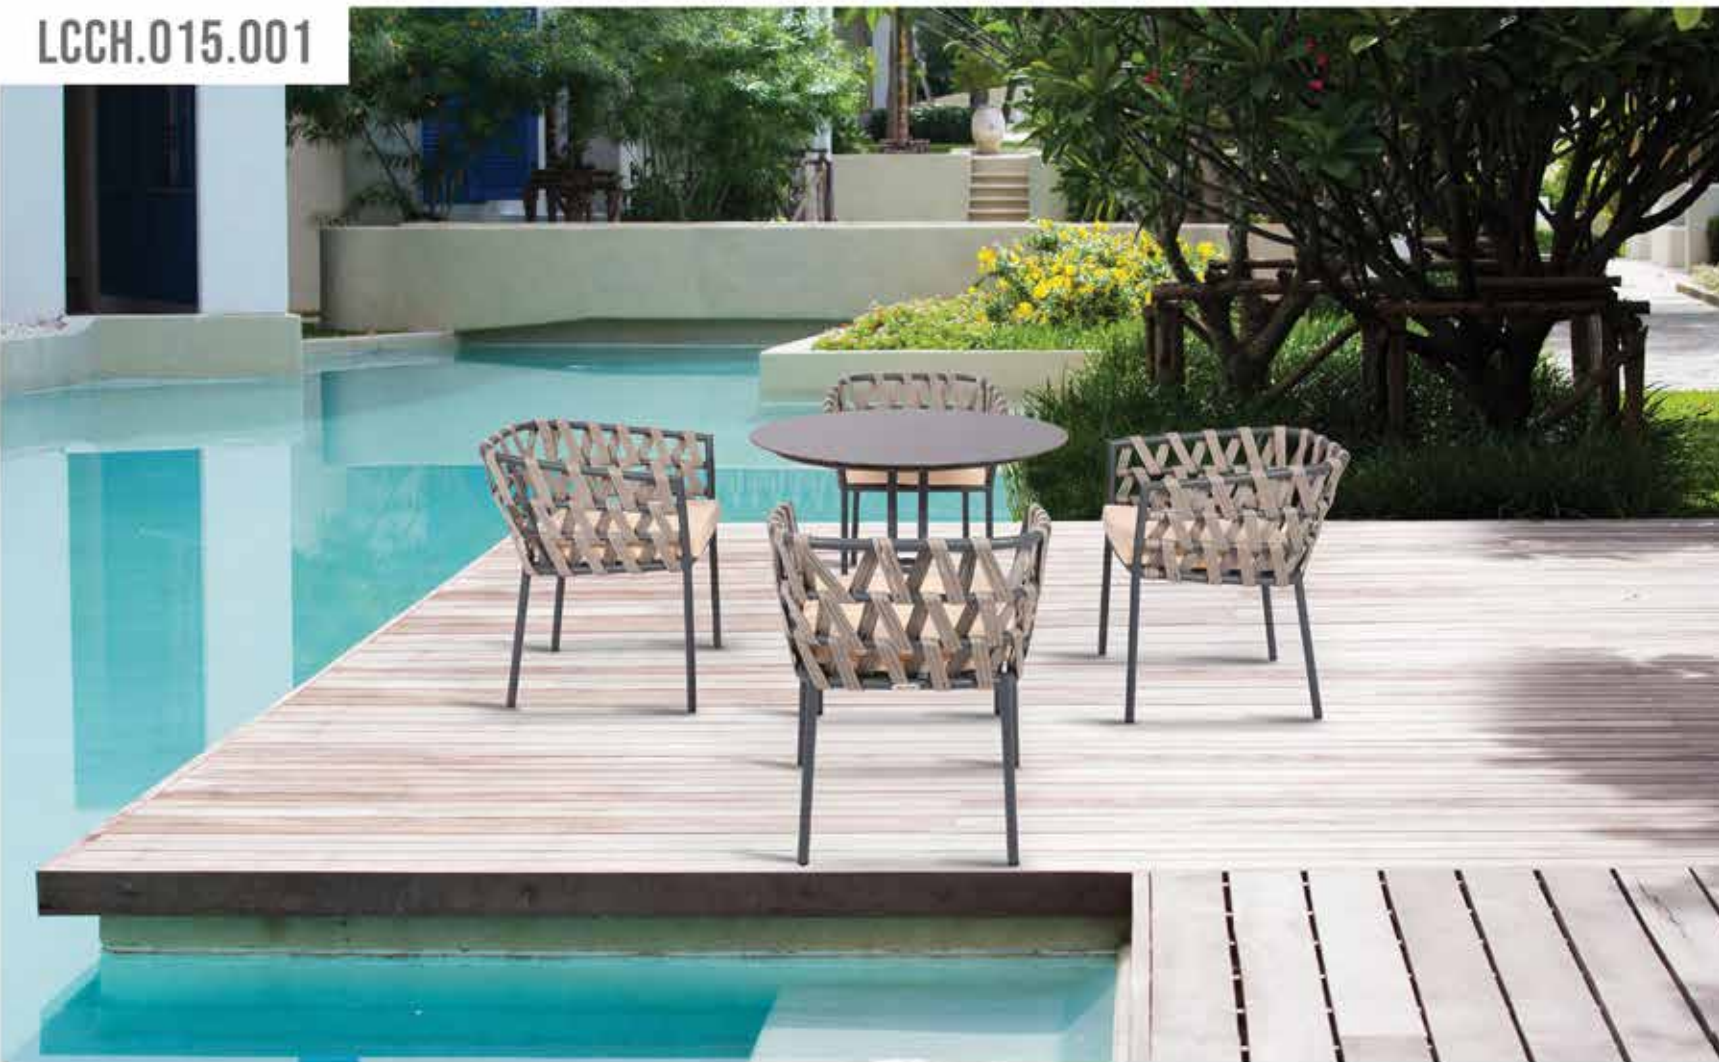

LCCH.015.001

LCCH.015.001

AIR

REF.: LCCH.015.001

CHAIR WITH ARMS

Armchair with aluminium frame powder coated, Woven with synthetic PP Braid.

(Dimensions: W62 x D62 x H65 x SH44 cms, 4.8 Kgs)

Furniture Rs.	Cushion Rs.
8000.00	2700.00