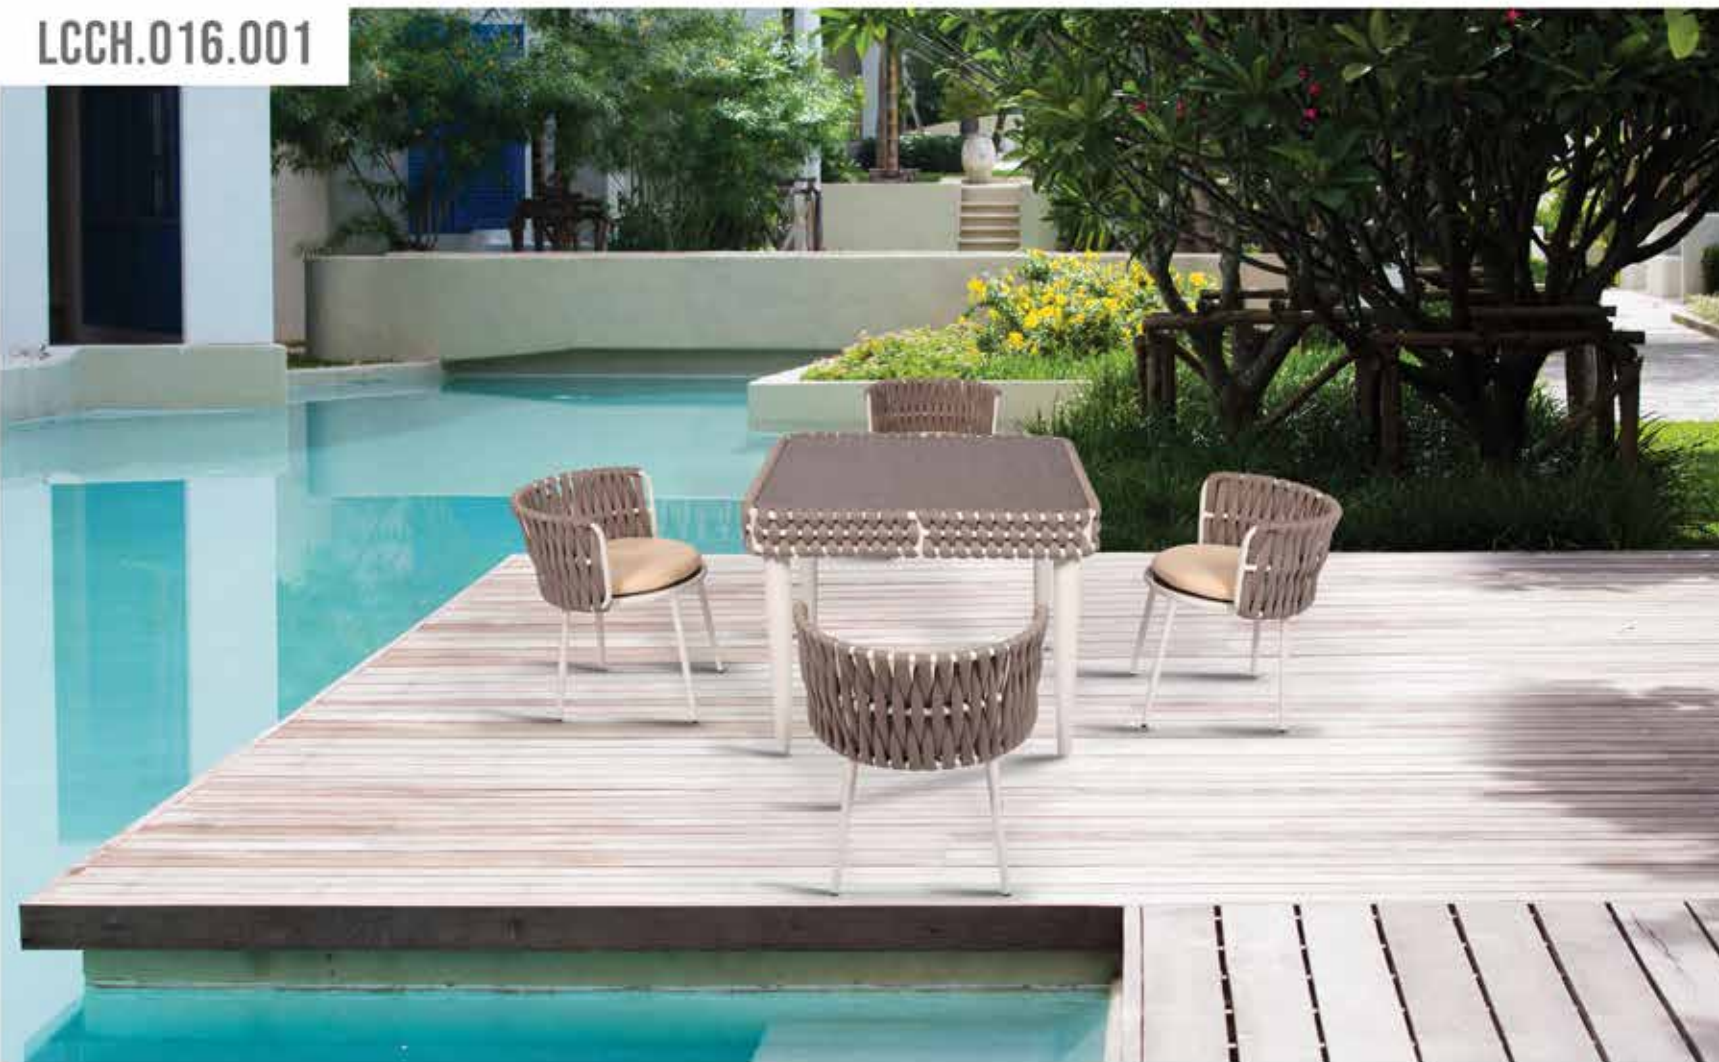

LCCH.016.001

LCCH.016.001

CLOUD

REF.: LCCH.016.001

CHAIR WITH ARMS

Armchair with aluminium frame powder coated, Woven with synthetic PP Braid.

(Dimensions: W62 x D62 x H65 x SH44 cms, 4.8 Kgs)

Furniture Rs.
9600.00

Cushion Rs.
2700.00