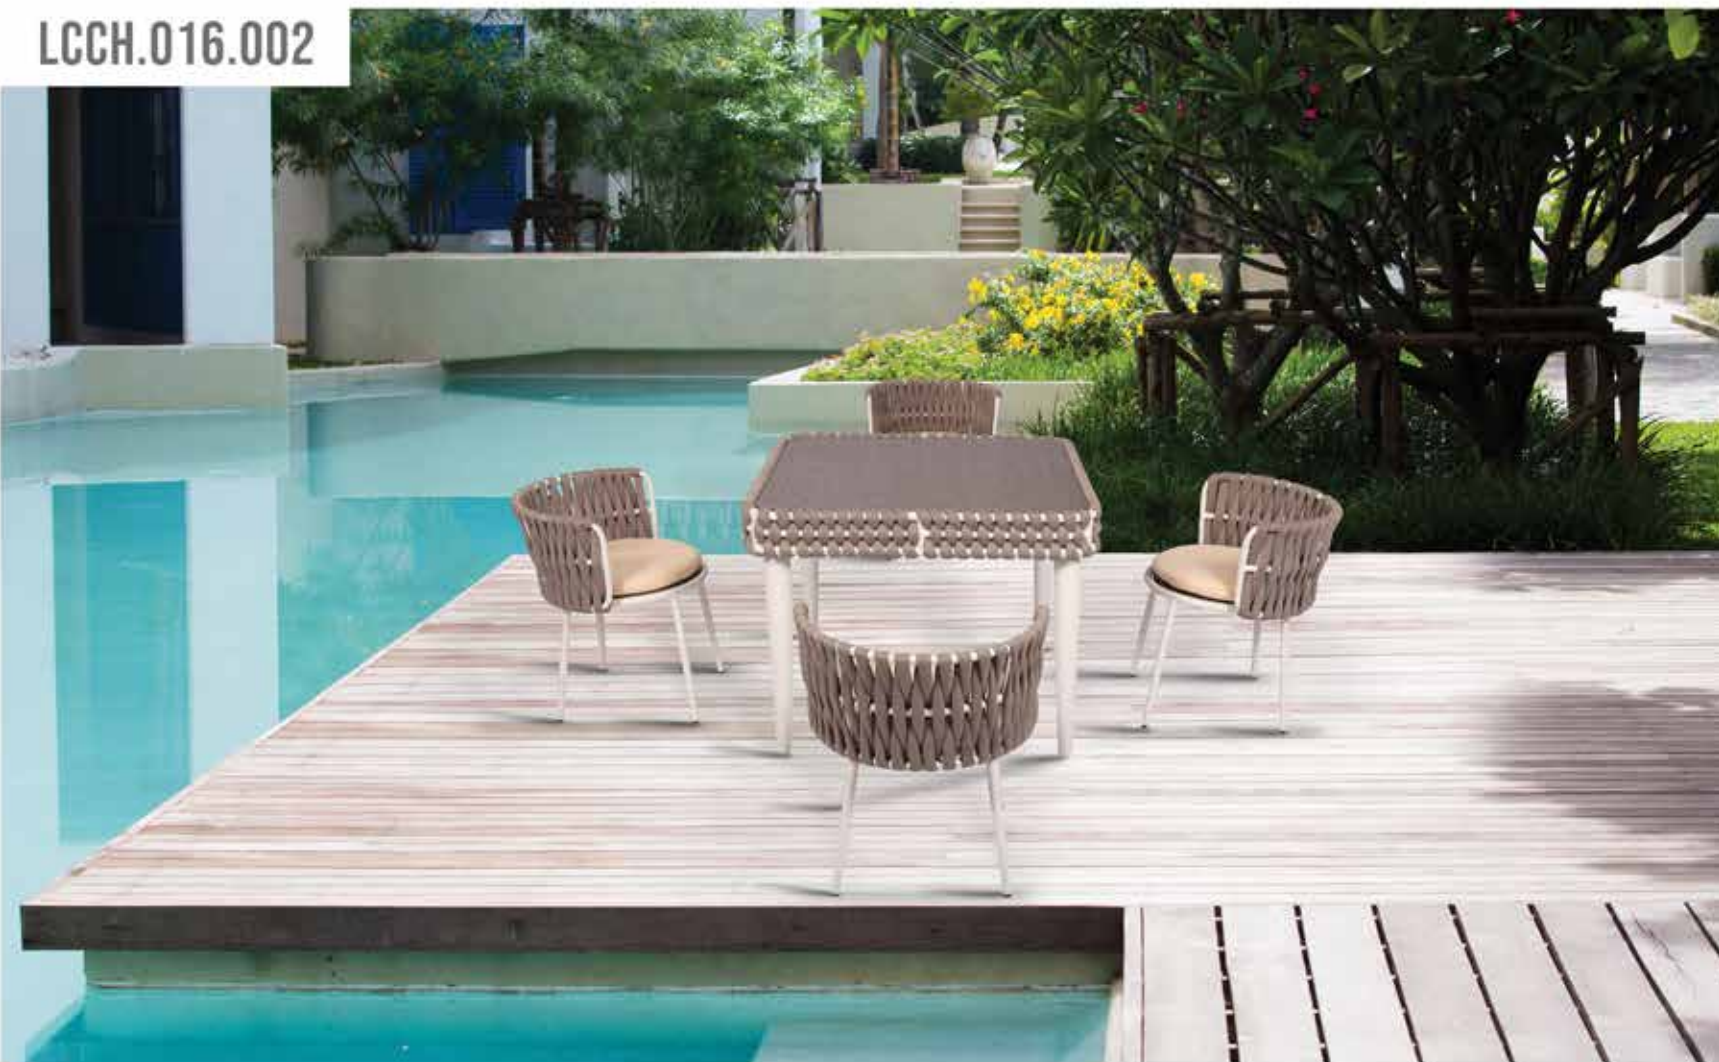

LCCH.016.002