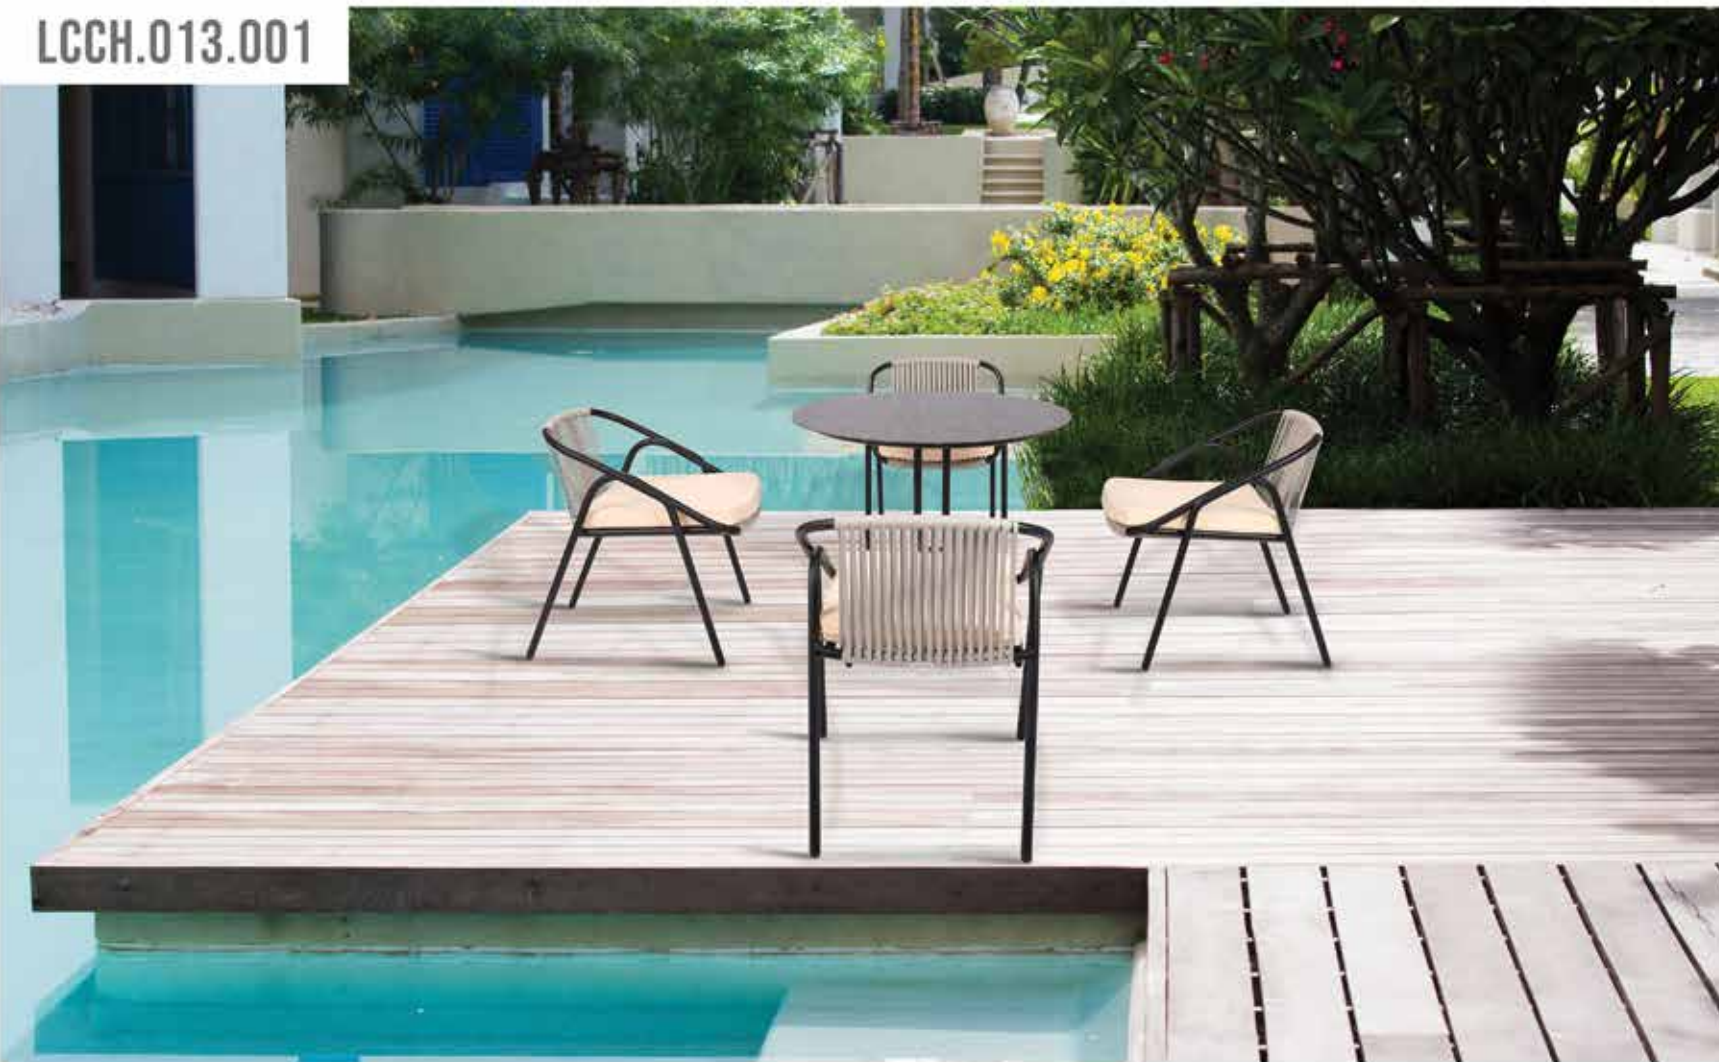

BAR STOOL WITHOUT ARMS

Bar Stool with aluminium frame powder coated, Woven with synthetic wicker.

(Dimensions: W47 x D53 x H117 x SH77 cms, 5 Kgs)

Furniture Rs.
6700.00

Cushion Rs.
2700.00

LCCH.013.001

LCCH.013.001