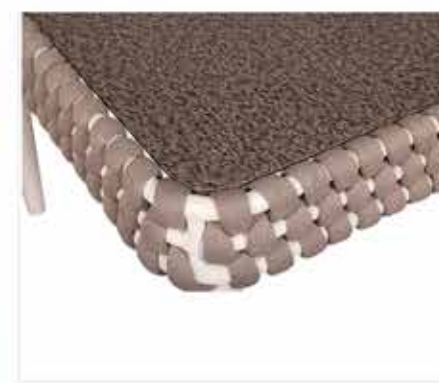

LCCH.016.002