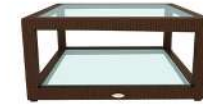

LCO-002
CENTER TABLE WITH GLASS TOP
REF.: LCO/002/004

Center Table with Aluminium frame powder coated, Woven with Synthetic Wicker. Table top in toughened glass. (Dimensions: W80 x D80 x H37 cms)		
Furniture (Rs.)	Cushion (Rs.)	Table Top (Rs.)
24000.00	0.00	6500.00