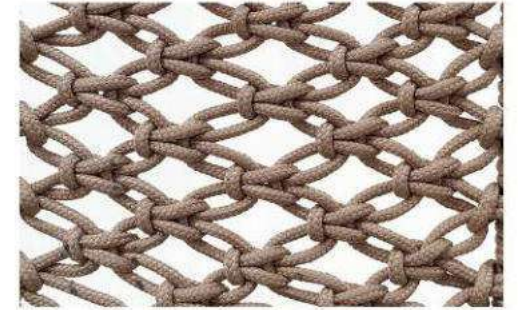

CAMEL BROWN