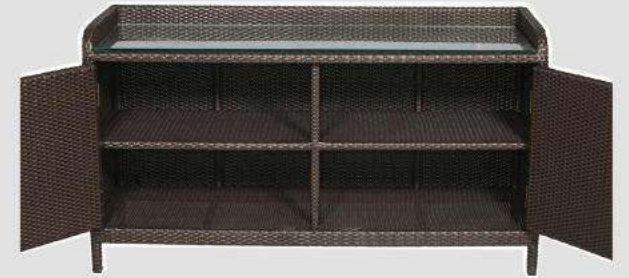

LCO-80

LCO - 080

SERVICE SIDEBOARD

REF.: LCO/080/001

Service Side Board with Aluminium Frame Powder Coated.
Woven with Synthetic Wicker. Top in Toughened Glass.
(Dimensions: W150 x D51 x H84 cm)

Furniture (Rs)	Cushion (Rs.)	Table Top (Rs.)
53000.00	0.00	3750.00