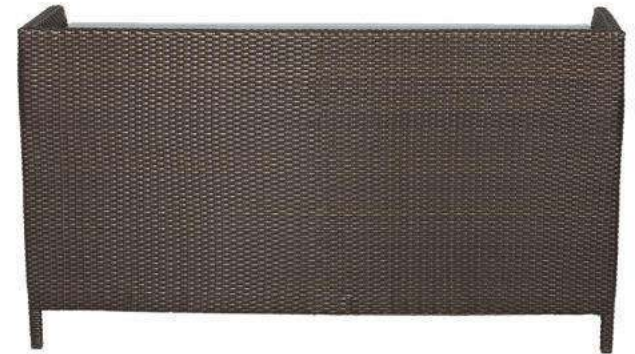

LCO-80

LCO - 080

SERVICE SIDEBOARD

REF.: LCO/080/001

Service Side Board with Aluminium Frame Powder Coated.
Woven with Synthetic Wicker. Top in Toughened Glass.
(Dimensions: W150 x D51 x H84 cm)

Furniture (Rs)	Cushion (Rs.)	Table Top (Rs.)
53000.00	0.00	3750.00