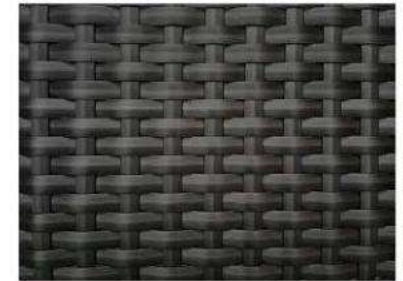

EBONYSILVER STR
6MM FLAT