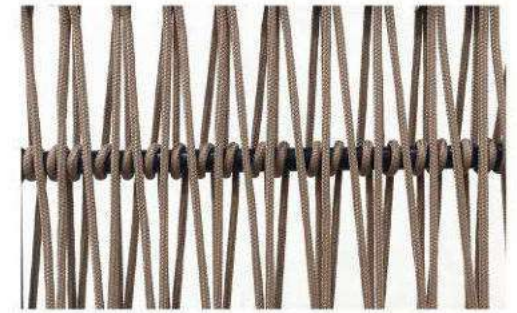

CAMEL BROWN