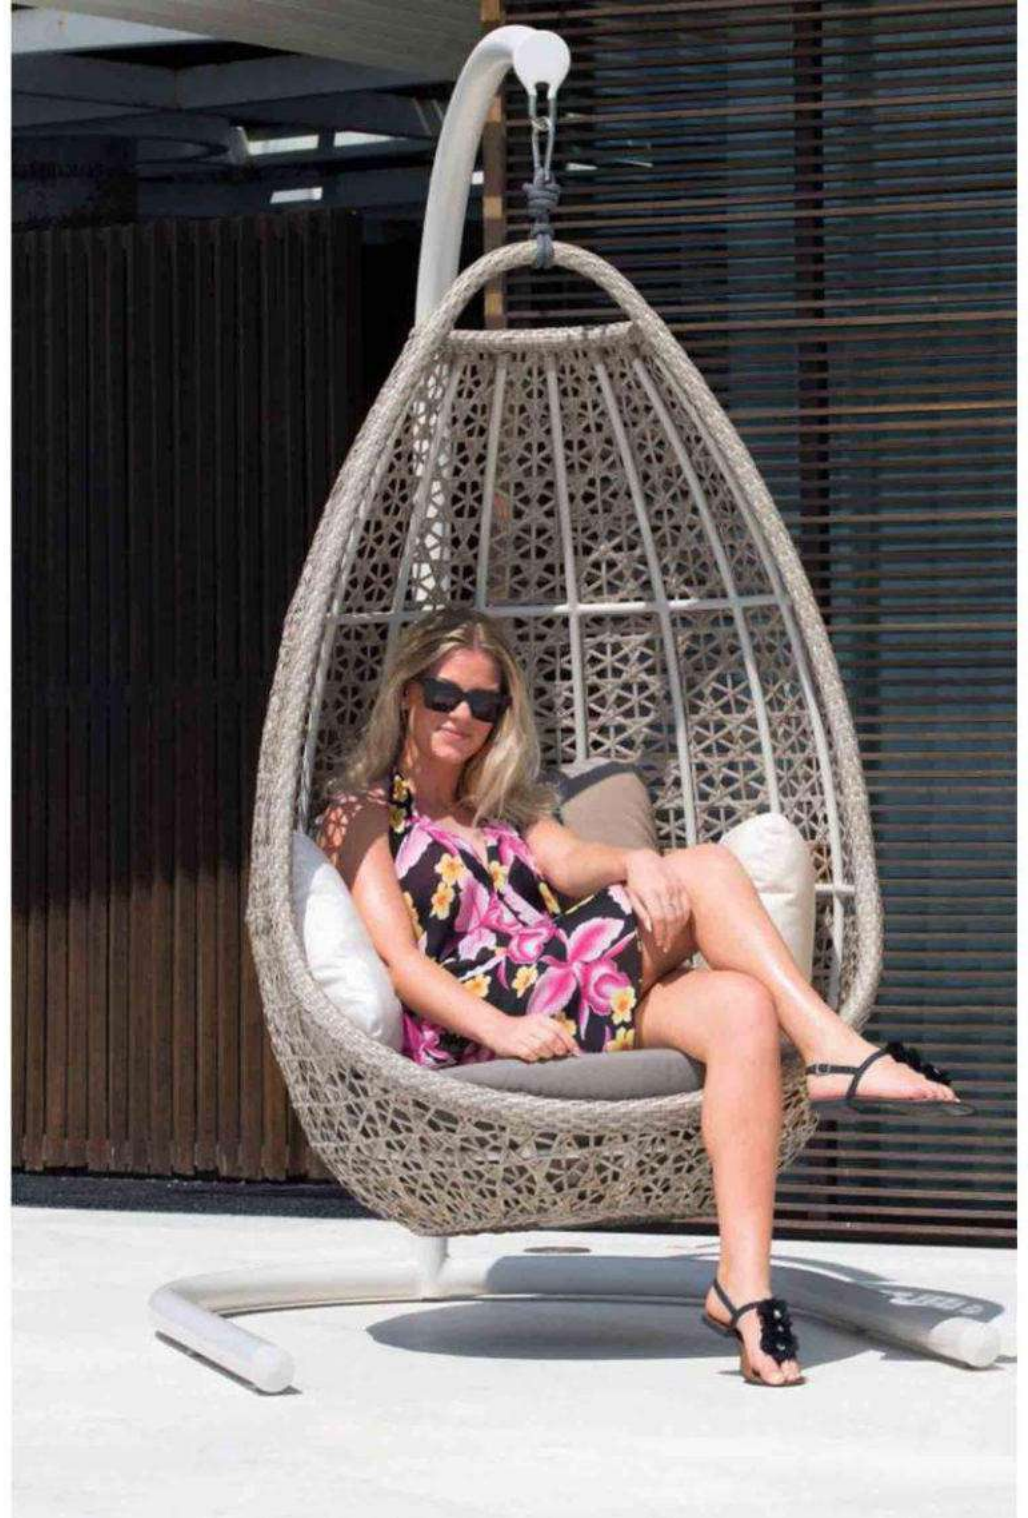

DARK GREY + LIGHT GREY

LIGHT GREY

LIGHT GREY + OFF WHITE

OFF WHITE

BRAID & ROPE

COLOR OPTIONS

LCO-047

LCO-048