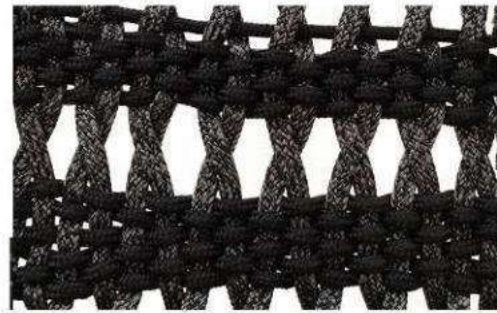

BLACK + DARK GREY
+ BLACK