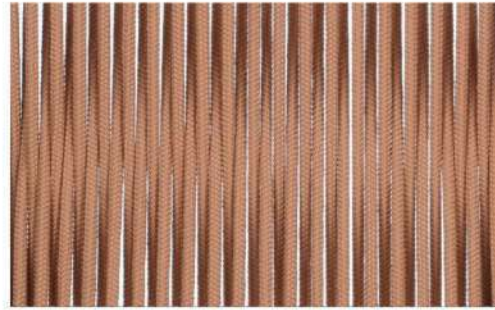

CAMEL BROWN