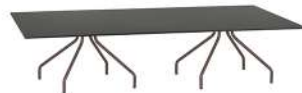

Furniture (Rs)	Cushion (Rs.)	Table Top (Rs.)
12000.00	0.00	6500.00

**LCO - 014**  
**COFFEE TABLE 4 LEGS WITH HPL TOP**  
 REF.: LCO/014/031

Square Coffee Table with Aluminium frame powder coated, Table top in High Pressure Laminate. (Dimensions: W80 x D80 x H40 cms)

Furniture (Rs)	Cushion (Rs.)	Table Top (Rs.)
12000.00	0.00	6500.00

**LCO - 014**  
**COFFEE TABLE 4 LEGS WITH HPL TOP**  
 REF.: LCO/014/035

Rectangular Coffee Table with Aluminium frame powder coated, Table top in High Pressure Laminate. (Dimensions: W160 x D90 x H40 cms)