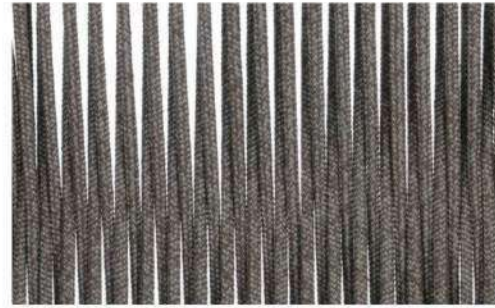

Furniture (Rs)	Cushion (Rs.)	Table Top (Rs.)
22400.00	0.00	1800.00

BLACK

CAMEL BROWN

CAMEL BROWN + OFF WHITE

DARK BROWN

DARK GREY

DARK GREY + BLACK

DARK GREY + DARK BROWN