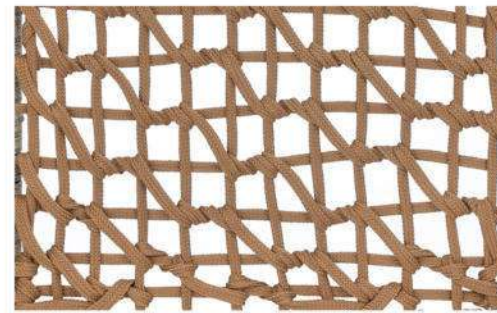

BRAID & ROPE

COLOR OPTIONS

LCO-035