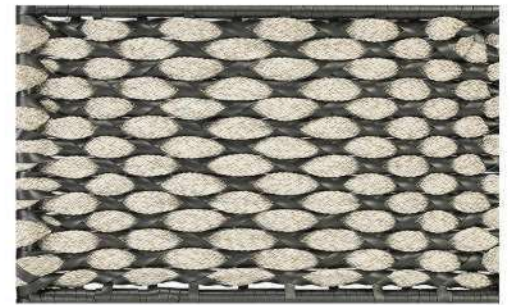

DARK GREY+BLACK+EBONY

LIGHT GREY + ASH GREY

LIGHT GREY+DARK GREY
+SILVER GREY

LIGHT GREY+SILVER GREY

OFF WHITE+COFFEE BROWN
STR

OFF WHITE+LIGHT GREY
+SILVER GREY

BRAID & ROPE

COLOR OPTIONS