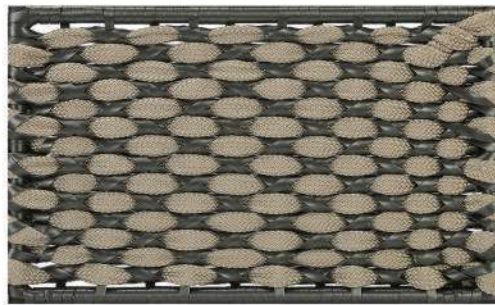

LIGHT GREY+SILVER GREY