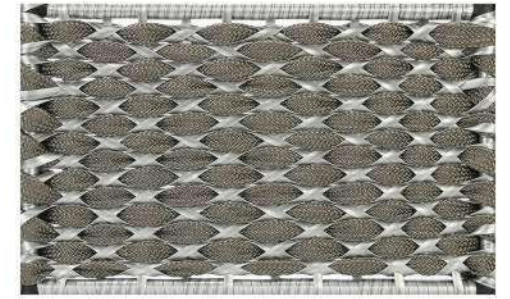

LIGHT GREY + ASH GREY