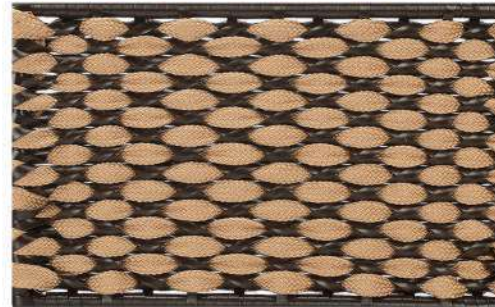

CAMEL BROWN + JAVA BROWN