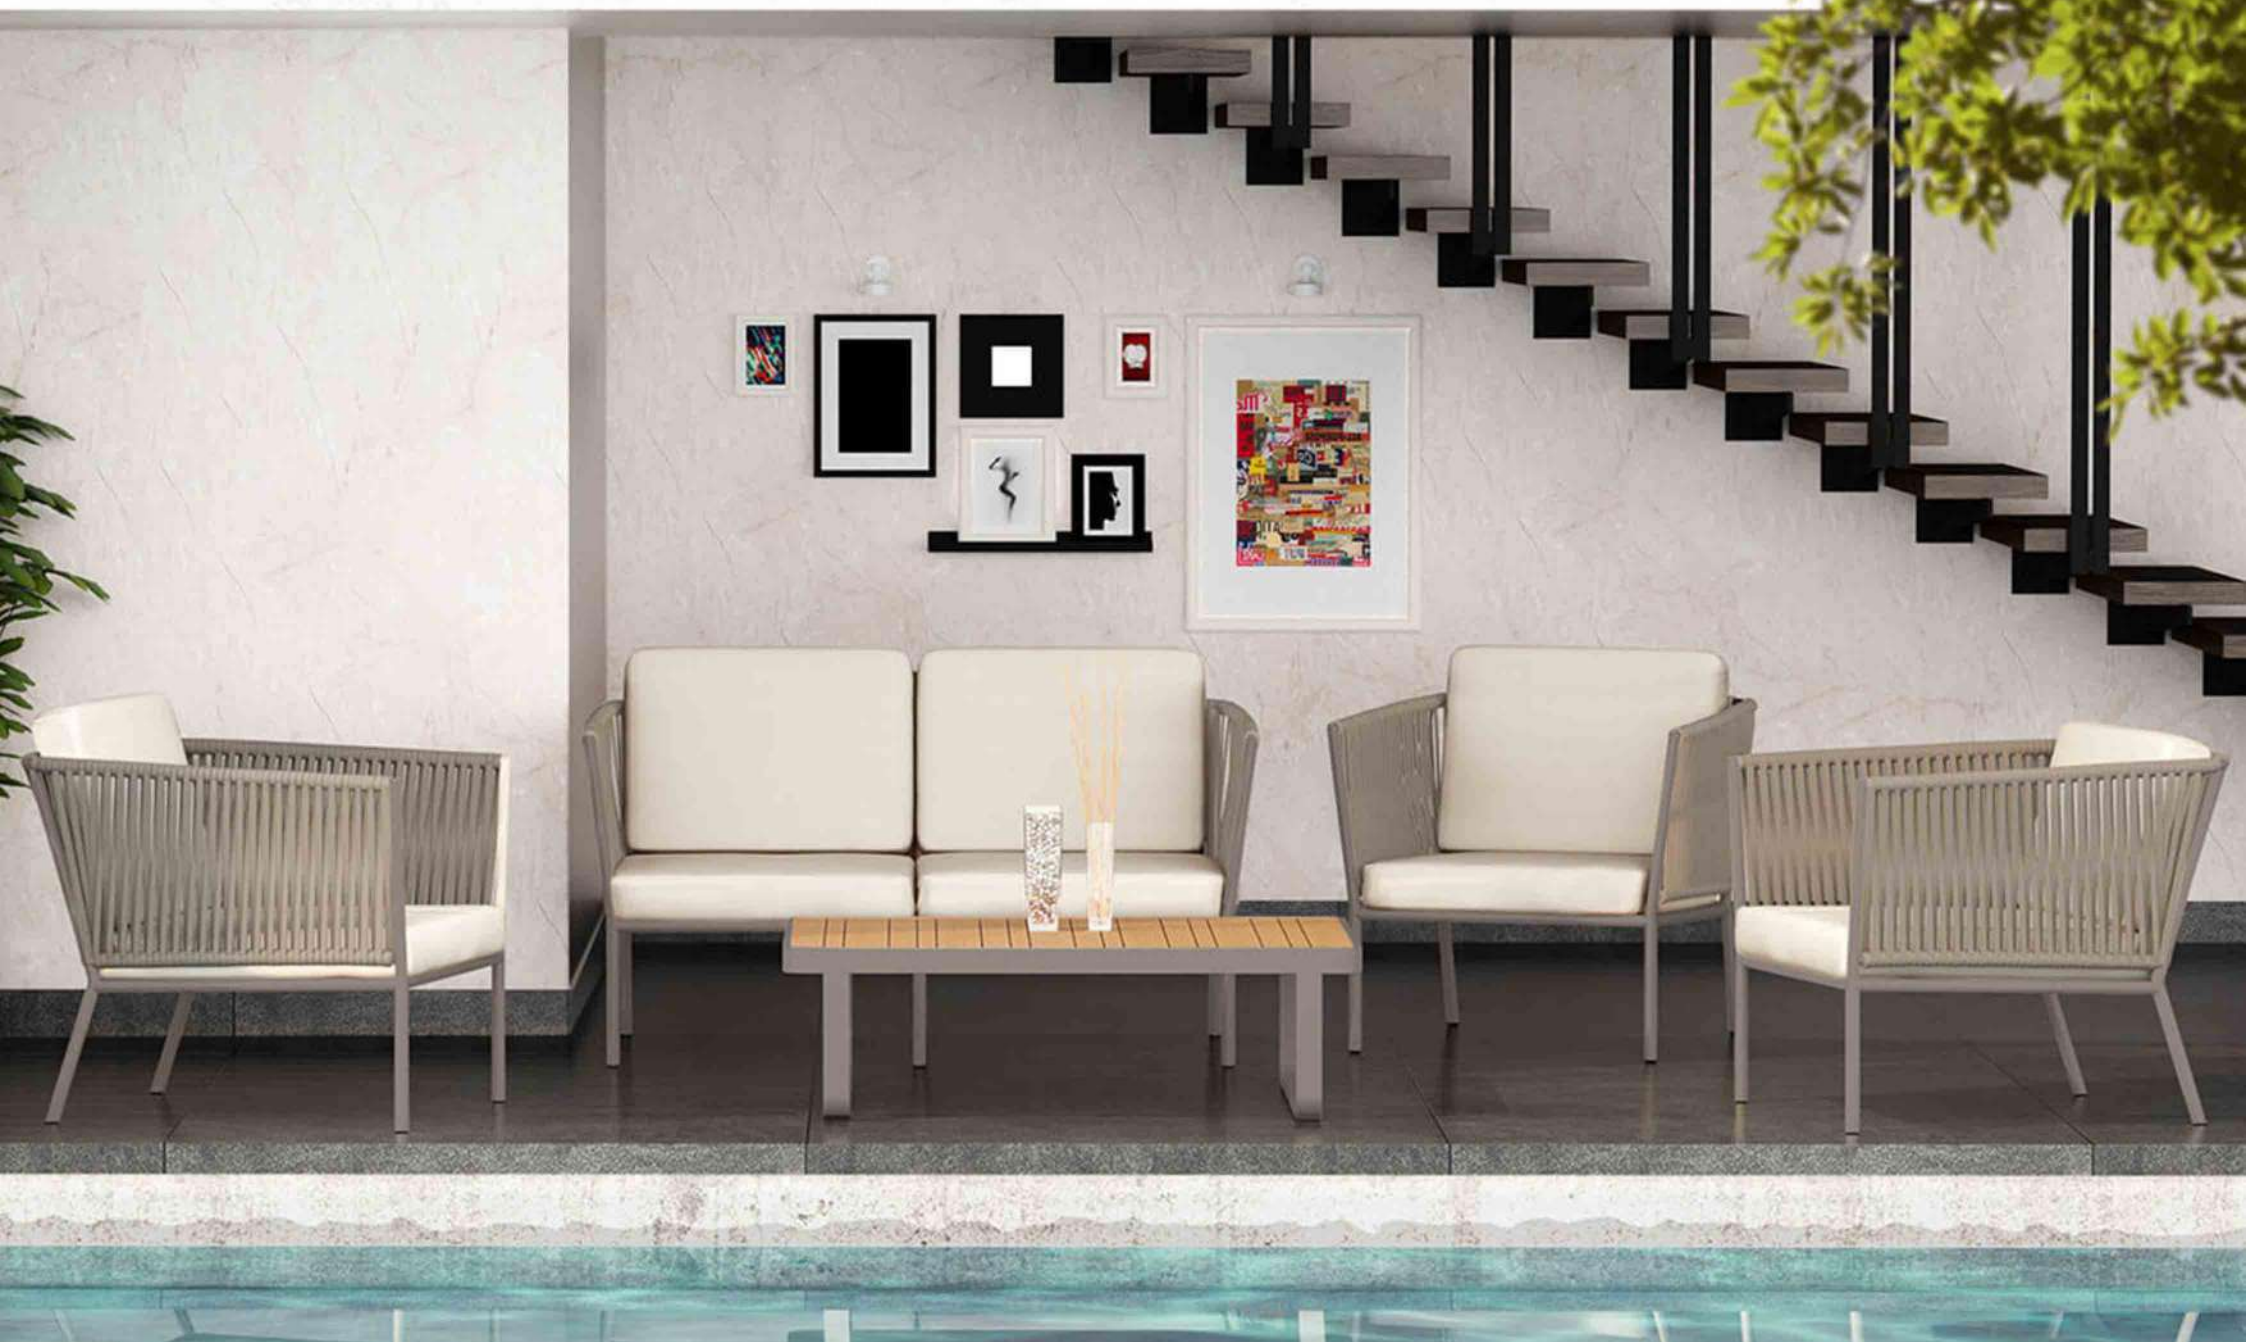

LCO-042

Our this collection is all handmade by the experts. Gorgeous crosshatch pattern rope hugging the sleek aluminum frame, highly durable against outdoor climate.

LCO - 042
DINING ARMCHAIR
REF.: LCO/042/001