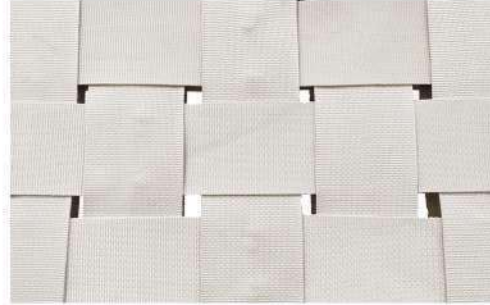

BLACK

CAMEL BROWN

DARK BROWN

DARK GREY

LIGHT GREY

OFF WHITE

BRAID & ROPE

COLOR OPTIONS
LCO-040