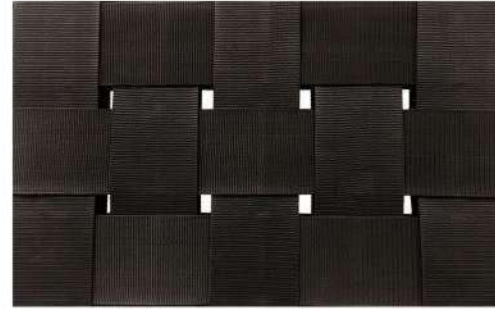

DARK BROWN

BRAID & ROPE

COLOR OPTIONS
LCO-040