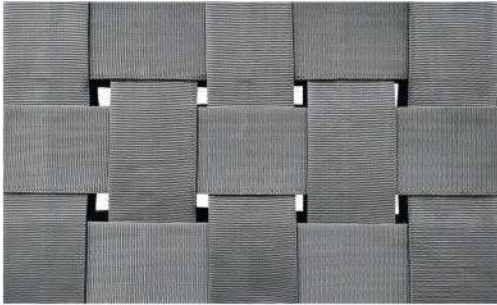

BLACK

CAMEL BROWN

DARK BROWN

DARK GREY

LIGHT GREY

OFF WHITE

BRAID & ROPE

COLOR OPTIONS
LCO-040