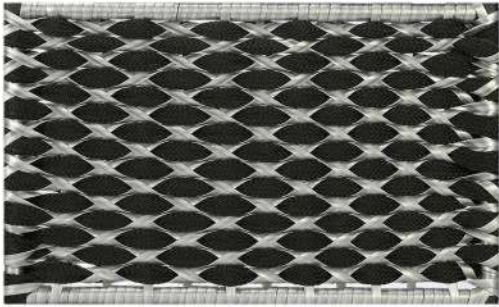

BLACK+ASH GREY