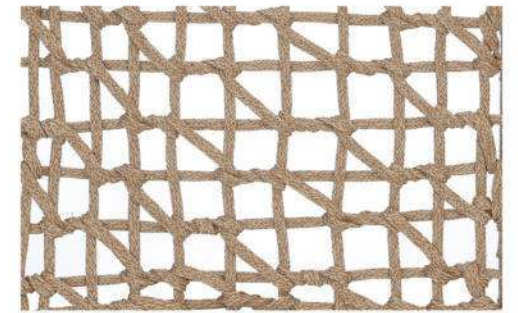

BRAID & ROPE

COLOR OPTIONS

LCO-035