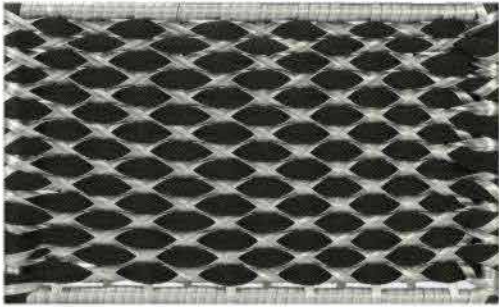

BLACK+ASH GREY