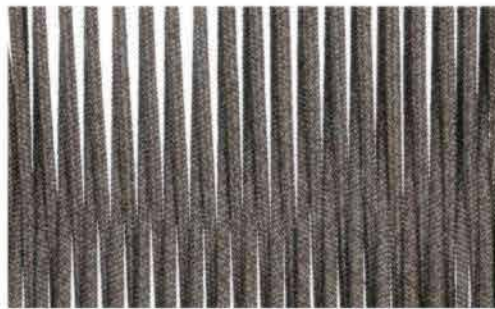

Furniture (Rs)	Cushion (Rs.)	Table Top (Rs.)
24000.00	0.00	14500.00

BLACK

CAMEL BROWN

CAMEL BROWN + OFF WHITE

DARK BROWN

DARK GREY

DARK GREY + BLACK

DARK GREY + DARK BROWN