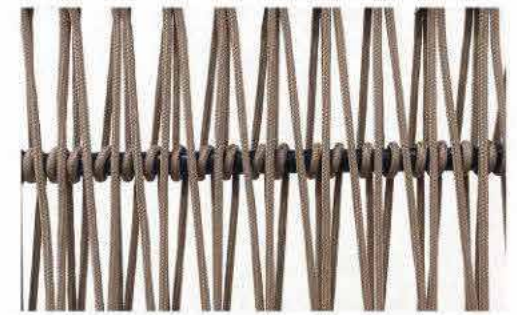

Furniture (Rs.)	Cushion (Rs.)	Table Top (Rs.)
70000.00	0.00	24000.00

BLACK

BLACK +DARK GREY

BLACK +LIGHT GREY

CAMEL BROWN

CAMEL BROWN + OFF WHITE

DARK BROWN

DARK BROWN + LIGHT GREY