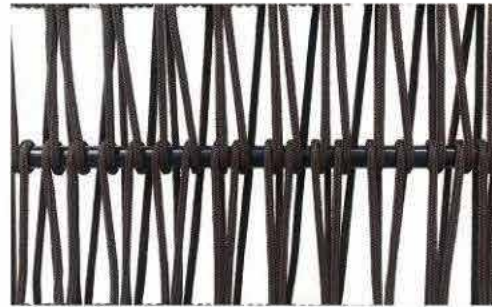

Furniture (Rs.)	Cushion (Rs.)	Table Top (Rs.)
70000.00	0.00	24000.00

BLACK

BLACK +DARK GREY

BLACK +LIGHT GREY

CAMEL BROWN

CAMEL BROWN + OFF WHITE

DARK BROWN

DARK BROWN + LIGHT GREY