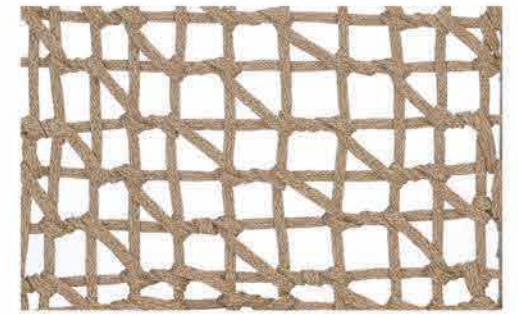

BRAID & ROPE

COLOR OPTIONS

LCO-035