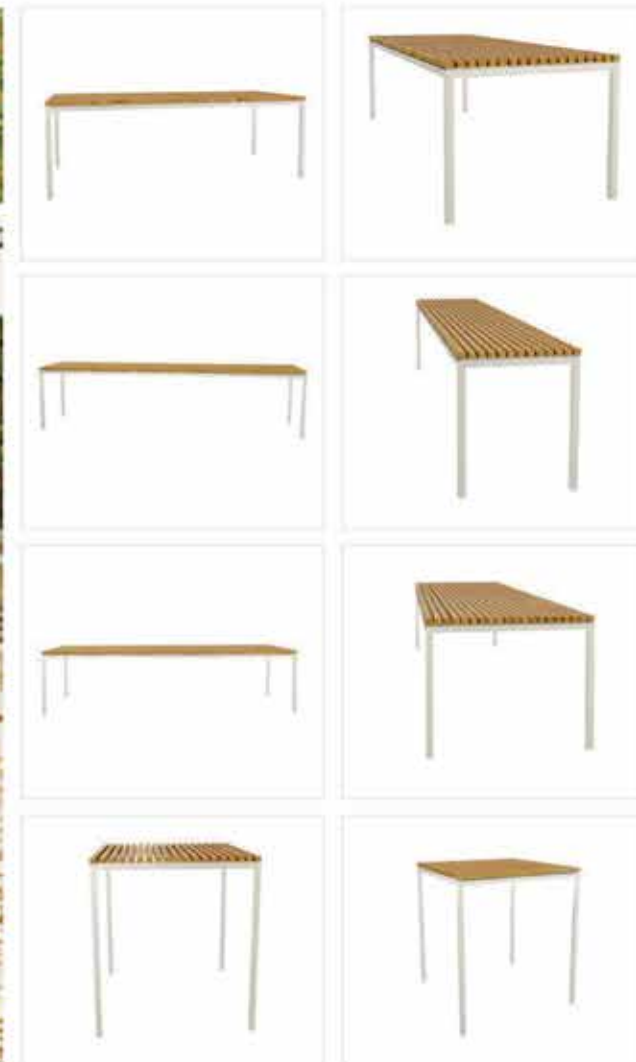

LCO-045

LCO - 045

BENCH

REF.: LCO/045/005

LCO - 045

BENCH

REF.: LCO/045/006

LCO - 045

BENCH

REF.: LCO/045/007

LCO - 045

DINING TABLE WITH TEAK WOOD TOP

REF.: LCO/045/008

Bench with Stainless Steel frame powder coated and Coated Natural Teak Wood. Cushions in Agora make 100% solution dyed acrylic fabric with PU foam. (Dimensions: W140 x D60 x H40 x SH45 cms)

Furniture (Rs.)	Cushion (Rs.)	Table Top (Rs.)
32000.00	11250.00	0.00

Bench with Stainless Steel frame powder coated and Coated Natural Teak Wood. Cushions in Agora make 100% solution dyed acrylic fabric with PU foam. (Dimensions: W190 x D40 x H40 x SH45 cms)

Furniture (Rs.)	Cushion (Rs.)	Table Top (Rs.)
40000.00	12500.00	0.00

Bench with Stainless Steel frame powder coated and Coated Natural Teak Wood. Cushions in Agora make 100% solution dyed acrylic fabric with PU foam. (Dimensions: W190 x D60 x H40 x SH45 cms)

Furniture (Rs.)	Cushion (Rs.)	Table Top (Rs.)
42000.00	12500.00	0.00

Dining Table with Stainless Steel frame powder coated and Coated Natural Teak Wood. (Dimensions: W70 x D70 x H75 cms)

Furniture (Rs.)	Cushion (Rs.)	Table Top (Rs.)
24000.00	0.00	7500.00