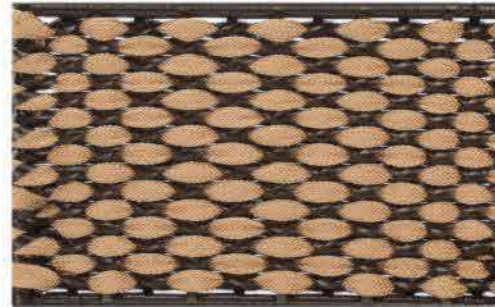

CAMEL BROWN + JAVA BROWN