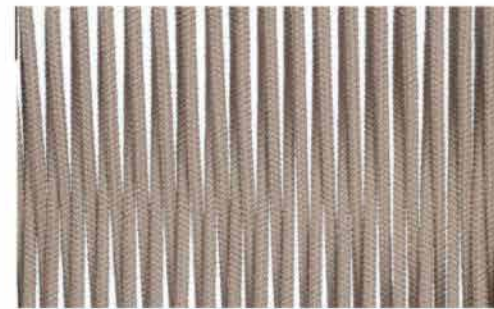

Furniture (Rs)	Cushion (Rs.)	Table Top (Rs.)
24000.00	0.00	14500.00

BLACK

CAMEL BROWN

CAMEL BROWN + OFF WHITE

DARK BROWN

DARK GREY

DARK GREY + BLACK

DARK GREY + DARK BROWN