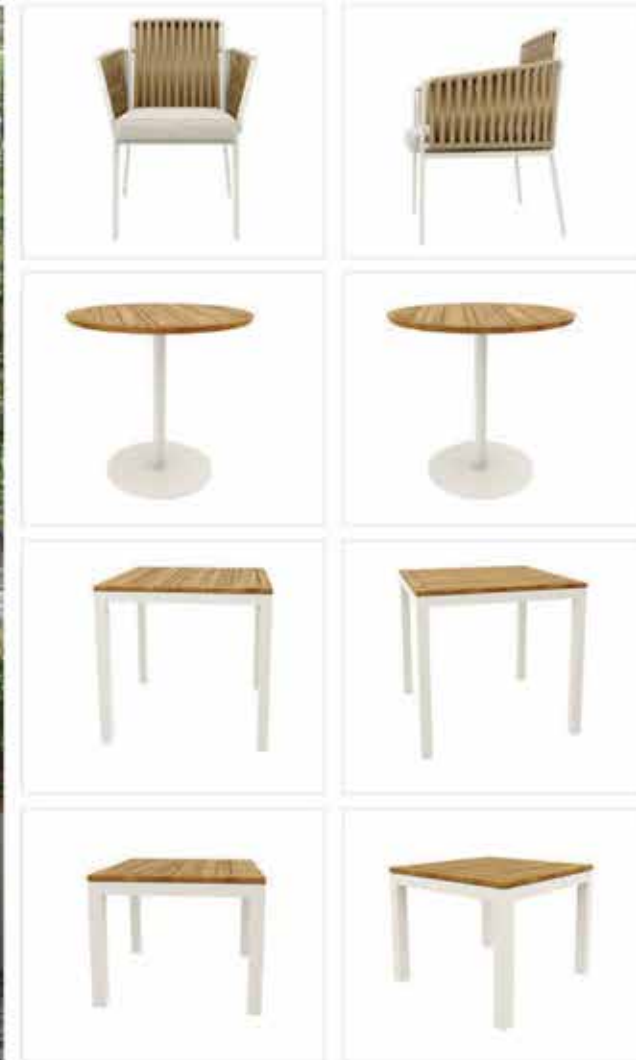

DARK GREY + LIGHT GREY

LIGHT GREY

LIGHT GREY + OFF WHITE

OFF WHITE

BRAID & ROPE

COLOR OPTIONS

LCO-041

LCO-042