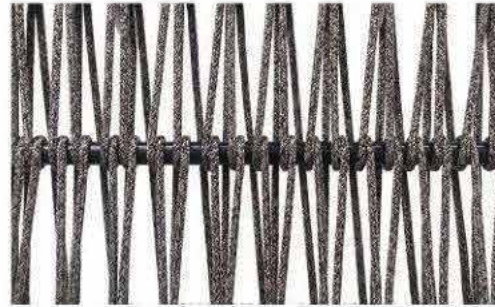

Furniture (Rs.)	Cushion (Rs.)	Table Top (Rs.)
70000.00	0.00	24000.00

BLACK

BLACK +DARK GREY

BLACK +LIGHT GREY

CAMEL BROWN

CAMEL BROWN + OFF WHITE

DARK BROWN

DARK BROWN + LIGHT GREY