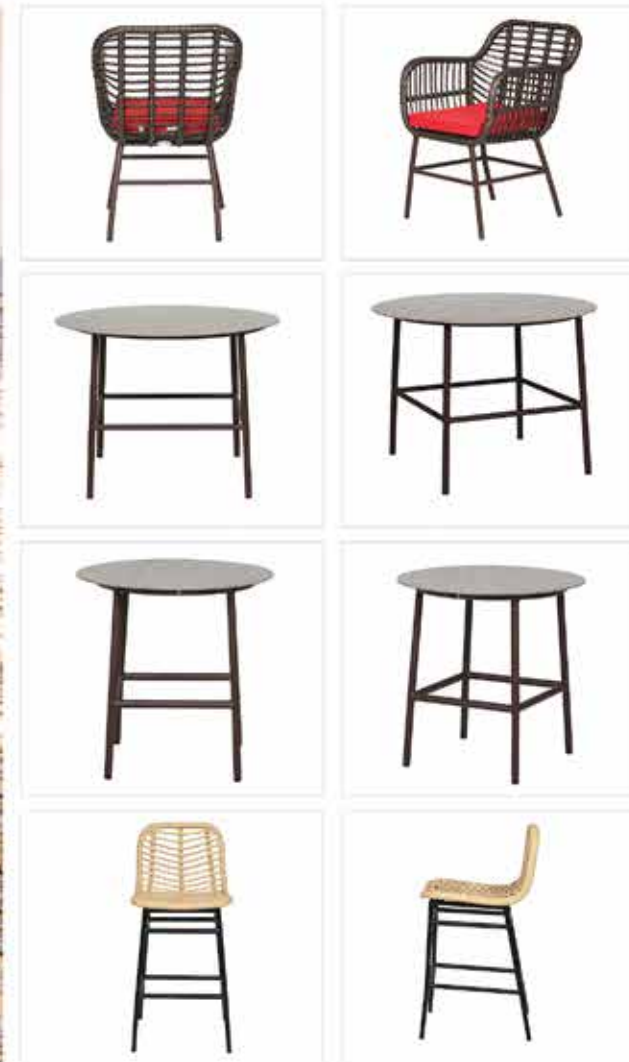

LCO-074

LCO - 074
BAR STOOL
REF.: LCO/074/004

Dining Armchair with Aluminium Frame Powder Coated. Woven with Synthetic Wicker. (Dimensions: W56 x D66 x SH42 x AH70 x H85 cm)

Furniture (Rs.)	Cushion (Rs.)	Table Top (Rs.)
14000.00	4500.00	0.00

Dining Table with Aluminium Frame Powder Coated Table Top in High Pressure Laminate. (Dimensions: Dia 90 x H75 cm)

Furniture (Rs.)	Cushion (Rs.)	Table Top (Rs.)
12000.00	0.00	8100.00

Tea Table with Aluminium Frame Powder Coated Table Top in High Pressure Laminate. (Dimensions: Dia 60 x H60 cm)

Furniture (Rs.)	Cushion (Rs.)	Table Top (Rs.)
6000.00	0.00	3600.00

Bar Stool with Aluminium Frame Powder Coated. Woven with Synthetic Wicker. (Dimensions: W50 x D60 x SH74 x H110 cm)

Furniture (Rs.)	Cushion (Rs.)	Table Top (Rs.)
12000.00	4500.00	0.00