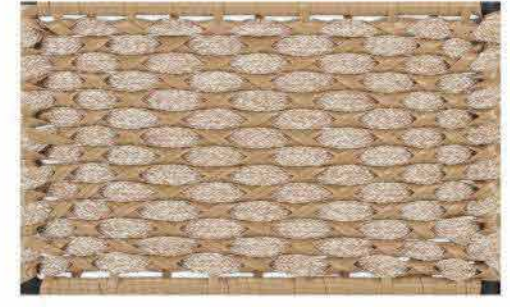

Furniture (Rs.)	Cushion (Rs.)	Table Top (Rs.)
57000.00	0.00	38000.00

BLACK+ASH GREY

BLACK+LIGHT GREY+EBONY

CAMEL BROWN + JAVA BROWN

CAMEL BROWN+OFF WHITE
+HONEYSTR

DARK BROWN +LIGHT GREY
+JAVA BROWN

DARK BROWN+LUKE GOLDEN