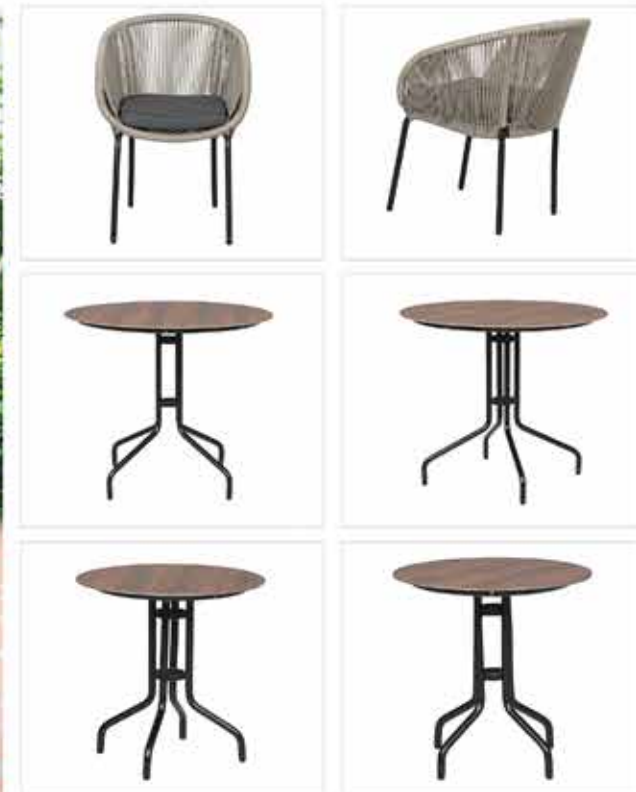

LCO-077

LCO - 077
DINING ARMCHAIRS
REF.: LCO/077/001

Dining Armchair with Aluminium Frame Powder Coated Woven with Outdoor Rope (Dimensions: W61 x D68 x H81x SH43 cm)		
Furniture (Rs.)	Cushion (Rs.)	Table Top (Rs.)
19600.00	4500.00	0.00

Dining Table with Aluminium Frame Powder Coated. Table Top in High Pressure Laminate. (Dimensions: Dia 90 x H75 cm)		
Furniture (Rs.)	Cushion (Rs.)	Table Top (Rs.)
16000.00	0.00	8100.00

Tea Table with Aluminium Frame Powder Coated. Table Top in High Pressure Laminate. (Dimensions: Dia 60 x H60 cm)		
Furniture (Rs.)	Cushion (Rs.)	Table Top (Rs.)
12000.00	0.00	3600.00