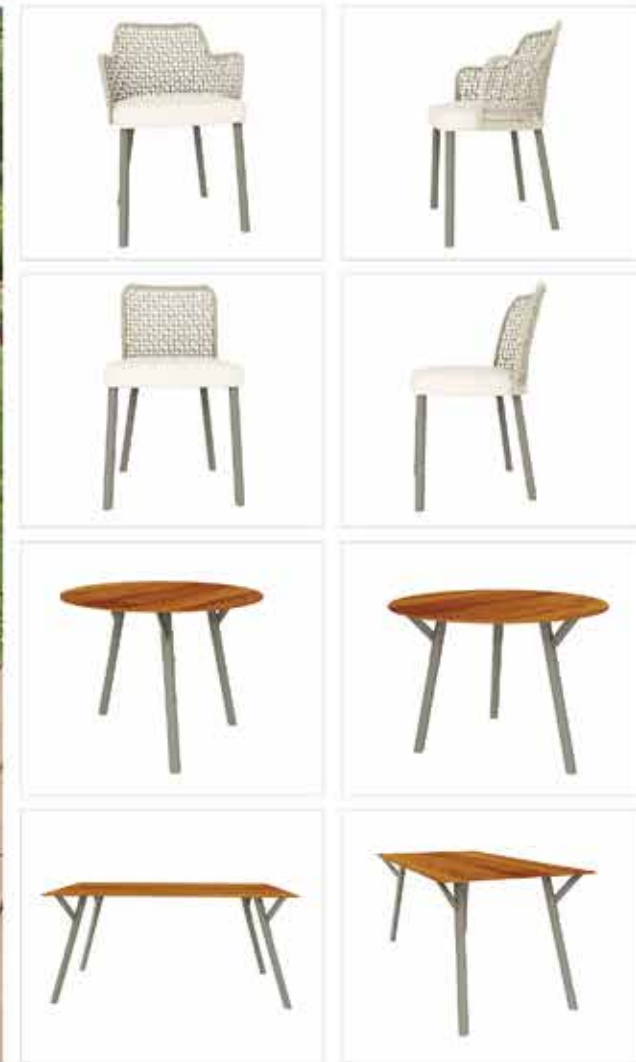

DARK GREY + LIGHT GREY

LIGHT GREY

OFF WHITE

OFF WHITE + LIGHT GREY

BRAID & ROPE

COLOR OPTIONS

LCO-034

LCO-035