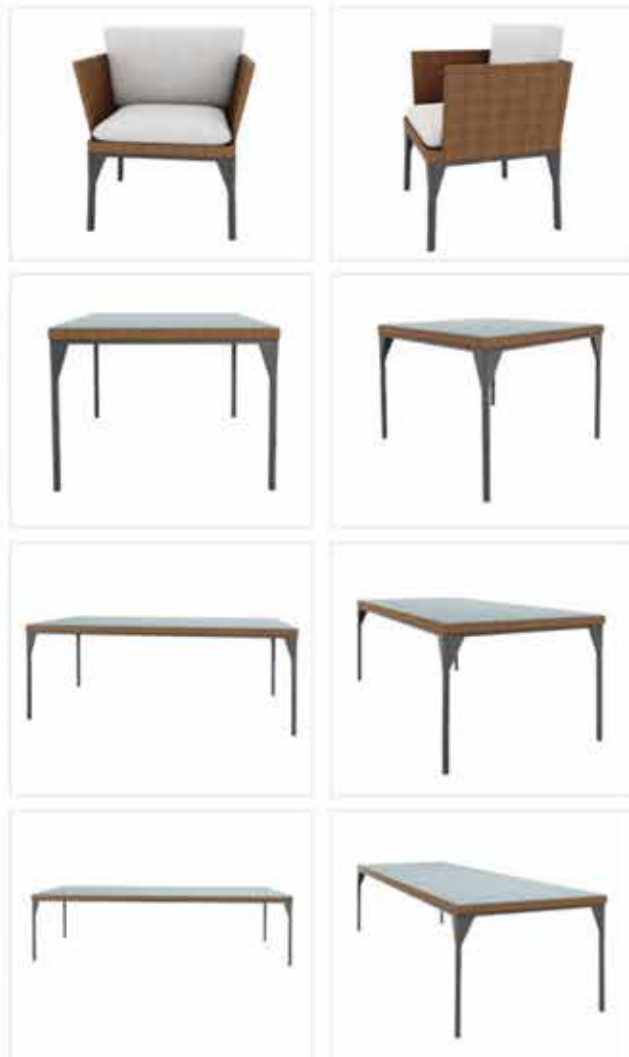

LCO-060

LCO - 060
DINING ARMCHAIR
REF.: LCO/060/001

Dining Armchair with Aluminium frame powder coated, Woven with Synthetic Wicker. Cushions in Agora make 100% solution dyed acrylic fabric with PU foam (Dimensions: W62 x D56 x H72 x SH46 cms)		
Furniture (Rs.)	Cushion (Rs.)	Table Top (Rs.)
21000.00	6250.00	0.00

Dining Table with Aluminium frame powder coated, Woven with Synthetic Wicker, Table top in Table top in toughened glass. Cushions in Agora make 100% solution dyed acrylic fabric with PU foam (Dimensions: W100 x 100 x H75 cms)		
Furniture (Rs.)	Cushion (Rs.)	Table Top (Rs.)
42000.00	0.00	5000.00

Dining Table with Aluminium frame powder coated, Woven with Synthetic Wicker, Table top in Table top in toughened glass. Cushions in Agora make 100% solution dyed acrylic fabric with PU foam (Dimensions: W200 x 100 x H75 cms)		
Furniture (Rs.)	Cushion (Rs.)	Table Top (Rs.)
70000.00	0.00	10000.00

Dining Table with Aluminium frame powder coated, Woven with Synthetic Wicker, Table top in Table top in toughened glass. Cushions in Agora make 100% solution dyed acrylic fabric with PU foam (Dimensions: W260 x 100 x H75 cms)		
Furniture (Rs.)	Cushion (Rs.)	Table Top (Rs.)
104000.00	0.00	14000.00