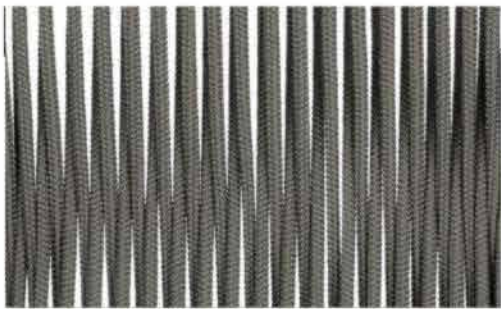

Furniture (Rs)	Cushion (Rs.)	Table Top (Rs.)
24000.00	0.00	14500.00

BLACK

CAMEL BROWN

CAMEL BROWN + OFF WHITE

DARK BROWN

DARK GREY

DARK GREY + BLACK

DARK GREY + DARK BROWN