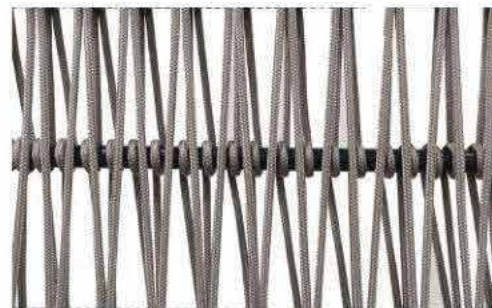

LIGHT GREY

BRAID & ROPE

COLOR OPTIONS

LCO-057