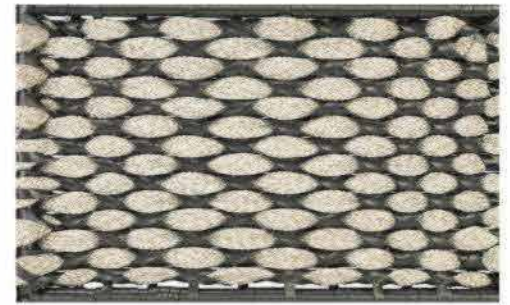

DARK GREY+BLACK+EBONY

LIGHT GREY + ASH GREY

LIGHT GREY+DARK GREY
+SILVER GREY

LIGHT GREY+SILVER GREY

OFF WHITE+COFFEE BROWN
STR

OFF WHITE+LIGHT GREY
+SILVER GREY

BRAID & ROPE

COLOR OPTIONS