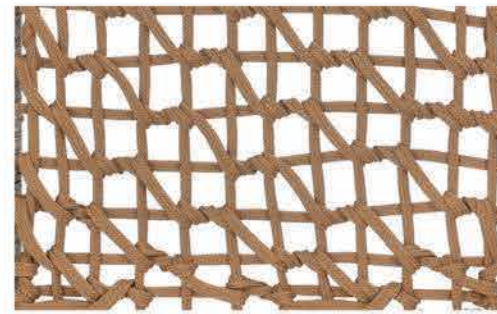

BRAID & ROPE

COLOR OPTIONS

LCO-035