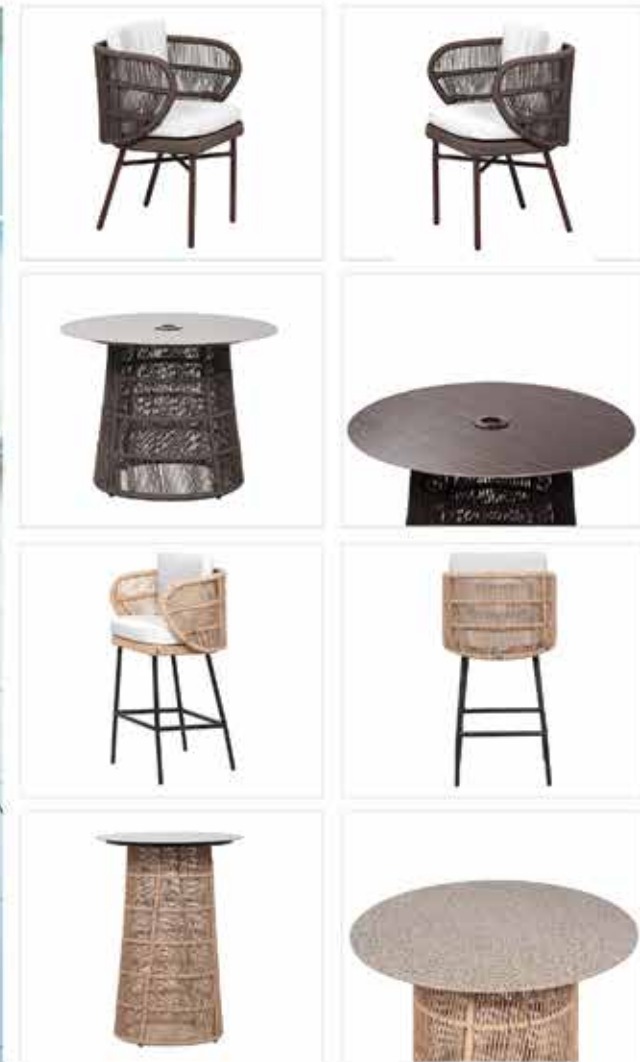

LCO-090

LCO - 090
BAR TABLE WITH HPL TOP
REF.: LCO/090/004

Dining Armchair with Aluminium Frame Powder Coated Woven with Outdoor Rope.
(Dimensions: W55 x D55 x H77x SH43 cm)

Furniture (Rs.)	Cushion (Rs.)	Table Top (Rs.)
16800.00	4500.00	0.00

Dining Table with Aluminium Frame Powder Coated. Table Top in High Pressure Laminate.
(Dimensions: Dia 100 x H75 cm)

Furniture (Rs.)	Cushion (Rs.)	Table Top (Rs.)
26800.00	0.00	10000.00

Bar Stool with Aluminium Frame Powder Coated. Woven with Outdoor Rope.
(Dimensions: W55 x D55 x H104x SH70 cm)

Furniture (Rs.)	Cushion (Rs.)	Table Top (Rs.)
20600.00	4500.00	0.00

Bar Table with Aluminium Frame Powder Coated. Table Top in High Pressure Laminate.
(Dimensions: Dia 70 x H110 cm)

Furniture (Rs.)	Cushion (Rs.)	Table Top (Rs.)
26600.00	0.00	4900.00