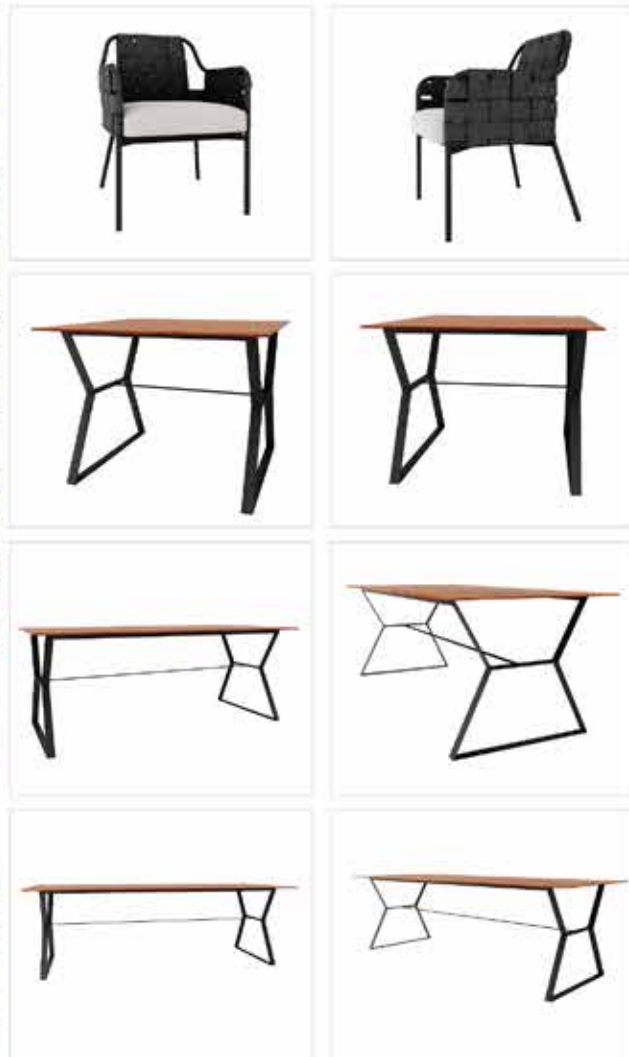

LCO-040

LCO-040
DINING ARMCHAIR
REF.: LCO/040/001

Dining Armchair with Aluminium frame powder coated, Woven with Synthetic Strap. Cushions in Agora make 100% solution dyed acrylic fabric with PU foam. (Dimensions: W55 x D55 x H75 x SH45 cms)

Dining Table with Stainless Steel frame powder coated, Table top in High Pressure Laminate (Dimensions: W100 x D100 x H75 cms)

Dining Table with Stainless Steel frame powder coated, Table top in High Pressure Laminate (Dimensions: W200 x D100 x H75 cms)

Dining Table with Stainless Steel frame powder coated, Table top in High Pressure Laminate (Dimensions: W240 x D100 x H75 cms)

Furniture (Rs.)	Cushion (Rs.)	Table Top (Rs.)
29400.00	4500.00	0.00

Furniture (Rs.)	Cushion (Rs.)	Table Top (Rs.)
40000.00	0.00	10000.00

Furniture (Rs.)	Cushion (Rs.)	Table Top (Rs.)
65000.00	0.00	20000.00

Furniture (Rs.)	Cushion (Rs.)	Table Top (Rs.)
76000.00	0.00	24000.00