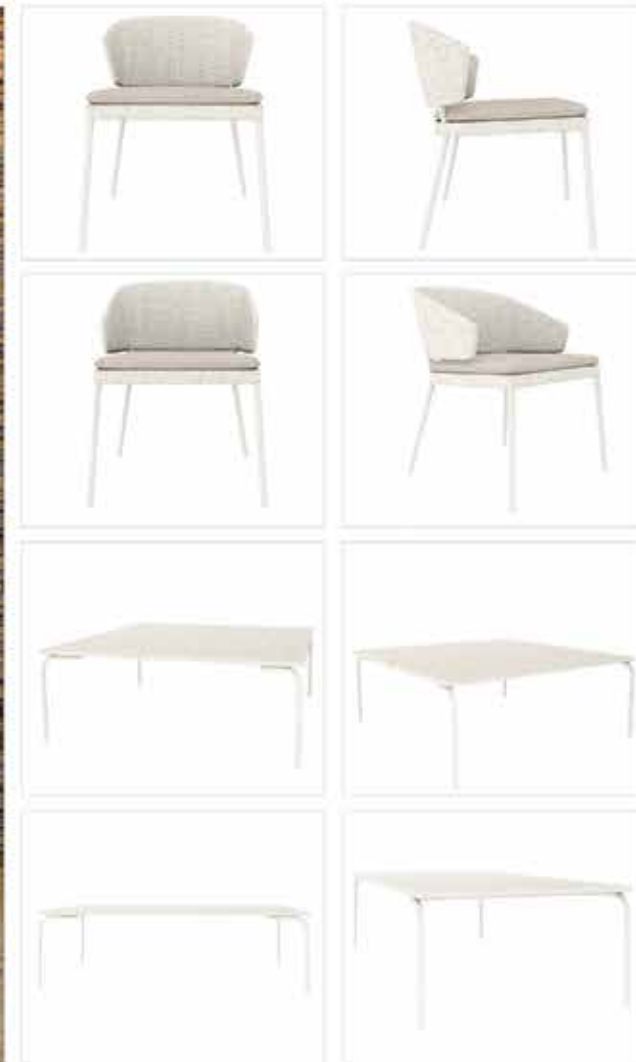

LCO-015

LCO-015
CHAIR
REF.: LCO/015/001

Dining chair with Aluminium frame powder coated. Woven with Synthetic Wicker. Cushions in Agora make 100% solution dyed acrylic fabric with PU foam. (Dimensions: W57 x D57 x H76 x SH47 cms)

Furniture (Rs.)	Cushion (Rs.)	Table Top (Rs.)
11000.00	4500.00	0.00

Dining Armchair with Aluminium frame powder coated. Woven with Synthetic Wicker. Cushions in Agora make 100% solution dyed acrylic fabric with PU foam. (Dimensions: W57 x D57 x H76 x SH47 cms)

Furniture (Rs.)	Cushion (Rs.)	Table Top (Rs.)
13000.00	4500.00	0.00

Square Coffee Table with Aluminium frame powder coated. Table top in High Pressure Laminate (Dimensions: W100 x D100 x H35 cms)

Furniture (Rs.)	Cushion (Rs.)	Table Top (Rs.)
16000.00	0.00	10000.00

Rectangular Coffee Table with Aluminium frame powder coated. Table top in High Pressure Laminate (Dimensions: W130 x D70 x H35 cms)

Furniture (Rs.)	Cushion (Rs.)	Table Top (Rs.)
16000.00	0.00	9000.00