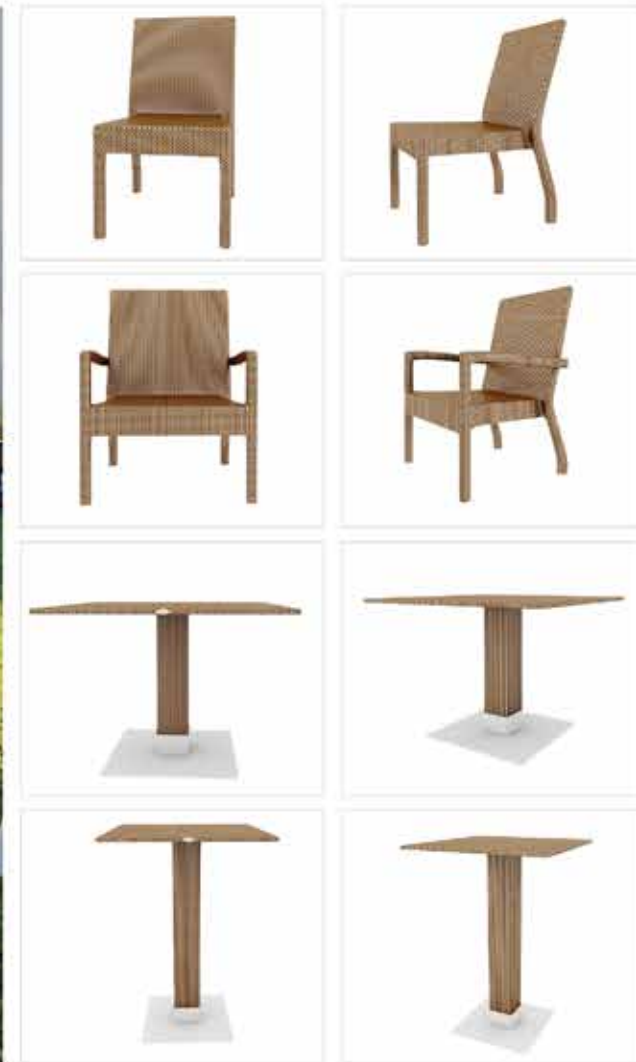

LCO-032

LCO - 032
DINING CHAIR WITHOUT ARMS
REF.: LCO/032/008

Dining Chair with Aluminium frame powder coated,
Woven with Synthetic Wicker. Cushions in Agora make
100% solution dyed acrylic fabric with PU foam.
(Dimensions: W46 x D59 x H86 x SH45 cms)

Furniture (Rs.)	Cushion (Rs.)	Table Top (Rs.)
14000.00	4500.00	0.00

LCO - 032
DINING ARMCHAIR
REF.: LCO/032/009

Dining Armchair with Aluminium frame powder coated,
Woven with Synthetic Wicker. Cushions in Agora make
100% solution dyed acrylic fabric with PU foam.
(Dimensions: W55 x D59 x H86 x SH45 cms)

Furniture (Rs.)	Cushion (Rs.)	Table Top (Rs.)
18000.00	4500.00	0.00

LCO-032
DINING TABLE BASE FOR 100 X 100 HPL TOP
REF.: LCO/032/013

Dining Table Base with Aluminium frame powder coated,
Woven with Synthetic Wicker, Table top in High
Pressure Laminate.
(Dimensions: W40 x D40 x H75 cms)

Furniture (Rs.)	Cushion (Rs.)	Table Top (Rs.)
30000.00	0.00	10000.00

Dining Table Base with Aluminium frame powder coated,
Woven with Synthetic Wicker, Table top in High
Pressure Laminate.
(Dimensions: W75 x D40 x H75 cms)

Furniture (Rs.)	Cushion (Rs.)	Table Top (Rs.)
56000.00	0.00	15000.00