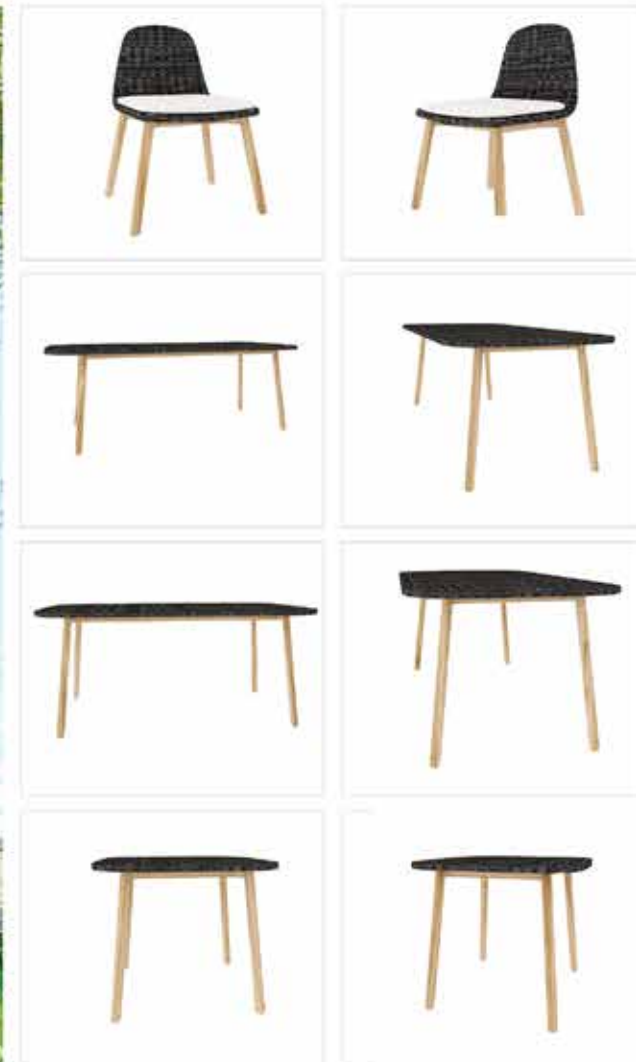

LCO-016

LCO-016

CHAIR

REF.: LCO/016/001

LCO - 016

RECTANGULAR DINING TABLE WITH GLASS TOP

REF.: LCO/016/007

LCO - 016

RECTANGULAR DINING TABLE WITH GLASS TOP

REF.: LCO/016/008

LCO - 016

SQUARE DINING TABLE WITH GLASS TOP

REF.: LCO/016/009

Dining chair with Aluminium frame powder coated. Woven with Synthetic Wicker. Legs in Teak Wood. Cushions in Agora make 100% solution dyed acrylic fabric with PU foam (Dimensions: W57 x D58 x H83 x SH45 cms)		
Furniture (Rs.)	Cushion (Rs.)	Table Top (Rs.)
20000.00	4500.00	0.00

Dining Table with Aluminium frame powder coated. Woven with Synthetic Wicker. Legs in Teak Wood. Table top in Toughened Glass. (Dimensions: W220 x D100 x H75 cms)		
Furniture (Rs.)	Cushion (Rs.)	Table Top (Rs.)
62000.00	0.00	11000.00

Dining Table with Aluminium frame powder coated. Woven with Synthetic Wicker. Legs in Teak Wood. Table top in Toughened Glass. (Dimensions: W160 x D100 x H75 cms)		
Furniture (Rs.)	Cushion (Rs.)	Table Top (Rs.)
54000.00	0.00	9000.00

Dining Table with Aluminium frame powder coated. Woven with Synthetic Wicker. Legs in Teak Wood. Table top in Toughened Glass. (Dimensions: W90 x D90 x H75 cms)		
Furniture (Rs.)	Cushion (Rs.)	Table Top (Rs.)
32000.00	0.00	4000.00