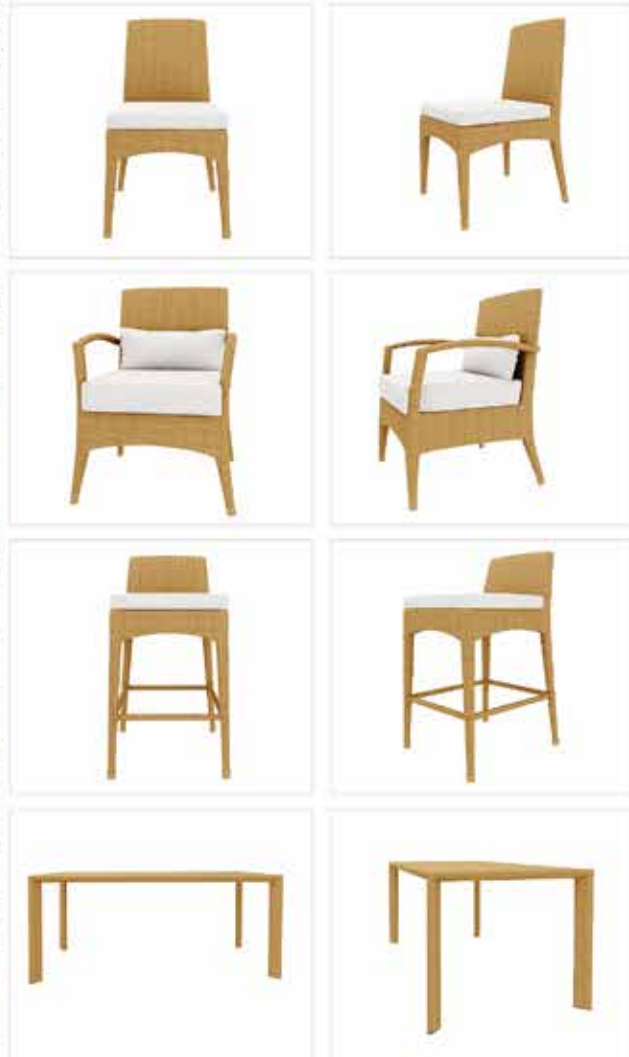

LCO-021

LCO-021
CHAIR
REF.: LCO/021/001

Dining Chair with Aluminium frame powder coated, Woven with Synthetic Wicker. Cushions in Agora make 100% solution dyed acrylic fabric with PU foam. (Dimensions: W48 x D60 x H90 x SH49 cms)

Furniture (Rs.)	Cushion (Rs.)	Table Top (Rs.)
11000.00	4500.00	0.00

LCO - 021
ARMCHAIR
REF.: LCO/021/002

Dining Armchair with Aluminium frame powder coated, Woven with Synthetic Wicker. Cushions in Agora make 100% solution dyed acrylic fabric with PU foam. (Dimensions: W61 x D61 x H85 x SH49 cms)

Furniture (Rs.)	Cushion (Rs.)	Table Top (Rs.)
18000.00	6250.00	0.00

LCO - 021
BAR STOOL
REF.: LCO/021/003

Bar Stool with Aluminium frame powder coated, Woven with Synthetic Wicker. Cushions in Agora make 100% solution dyed acrylic fabric with PU foam. (Dimensions: W50 x D50 x H96 x SH75 cms)

Furniture (Rs.)	Cushion (Rs.)	Table Top (Rs.)
15000.00	4500.00	0.00

Dining Table with Aluminium frame powder coated, Woven with Synthetic Wicker. Table top in Toughened Glass. (Dimensions: W180 x D90 x H75 cms)

Furniture (Rs.)	Cushion (Rs.)	Table Top (Rs.)
32000.00	0.00	8000.00