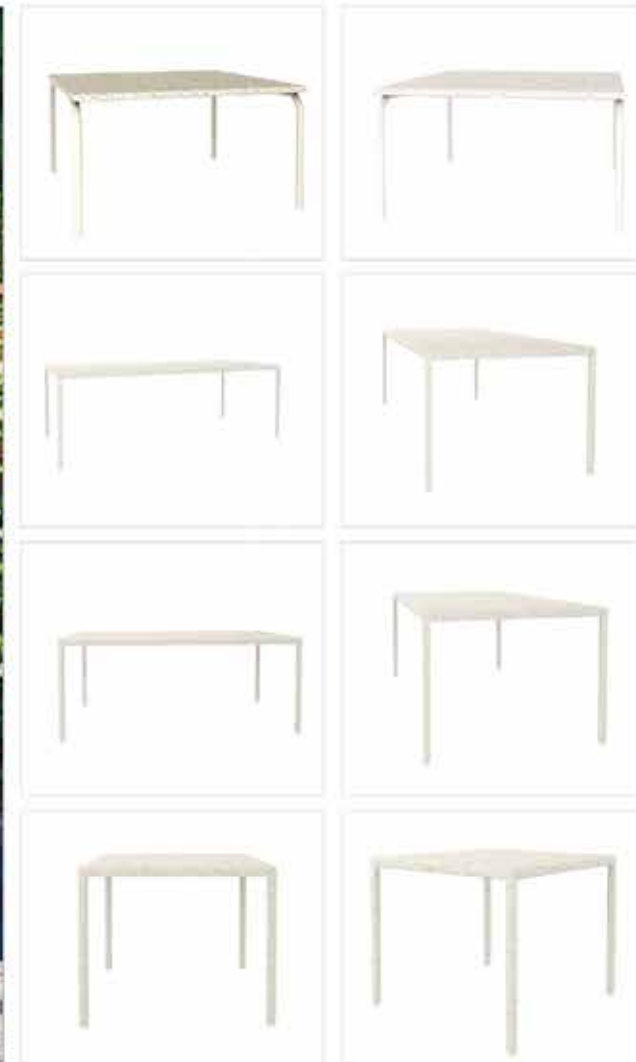

LCO-015

Corner Table with Aluminium frame powder coated. Table top in High Pressure Laminate. (Dimensions: W70 x D70 x H35 cms)		
Furniture (Rs.)	Cushion (Rs.)	Table Top (Rs.)
14000.00	0.00	5000.00

Dining Table with Aluminium frame powder coated. Table top in High Pressure Laminate. (Dimensions: W220 x D100 x H75 cms)		
Furniture (Rs.)	Cushion (Rs.)	Table Top (Rs.)
36000.00	0.00	22000.00

Dining Table with Aluminium frame powder coated. Table top in High Pressure Laminate. (Dimensions: W180 x D100 x H75 cms)		
Furniture (Rs.)	Cushion (Rs.)	Table Top (Rs.)
30000.00	0.00	18000.00

Dining Table with Aluminium frame powder coated. Table top in High Pressure Laminate. (Dimensions: W90 x D90 x H75 cms)		
Furniture (Rs.)	Cushion (Rs.)	Table Top (Rs.)
23000.00	0.00	8000.00