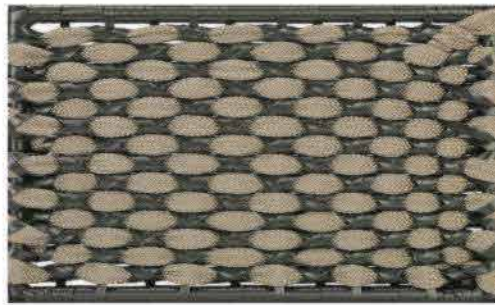

LIGHT GREY+SILVER GREY