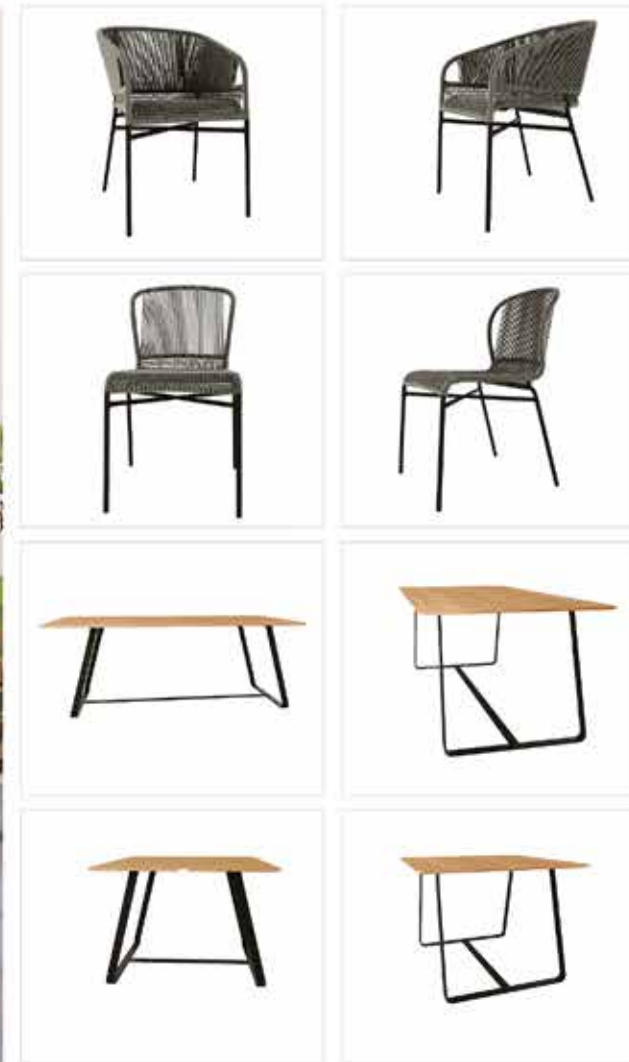

LCO-034

LCO-034
ARMCHAIR
REF.: LCO/034/001

LCO - 034
CHAIR
REF.: LCO/034/002

Dining Armchair with Aluminium frame powder coated.
Woven with Synthetic Rope. Cushions in Agora make
100% solution dyed acrylic fabric with PU foam.
(Dimensions: W56 x D60 x H80 x SH44 cms)

Dining Chair with Aluminium frame powder coated.
Woven with Synthetic Rope. Cushions in Agora make
100% solution dyed acrylic fabric with PU foam.
(Dimensions: W49 x D56 x H82 x SH44 cms)

Dining Table with Stainless Steel frame powder coated.
Table top in High Pressure Laminate
(Dimensions: W200 x D100 x H75 cms)

Dining Table with Stainless Steel frame powder coated.
Table top in High Pressure Laminate.
(Dimensions: W200 x D100 x H75 cms)

Furniture (Rs.)	Cushion (Rs.)	Table Top (Rs.)
19800.00	4500.00	0.00

Furniture (Rs.)	Cushion (Rs.)	Table Top (Rs.)
15400.00	4500.00	0.00

Furniture (Rs.)	Cushion (Rs.)	Table Top (Rs.)
82000.00	0.00	20000.00

Furniture (Rs.)	Cushion (Rs.)	Table Top (Rs.)
54000.00	0.00	10000.00