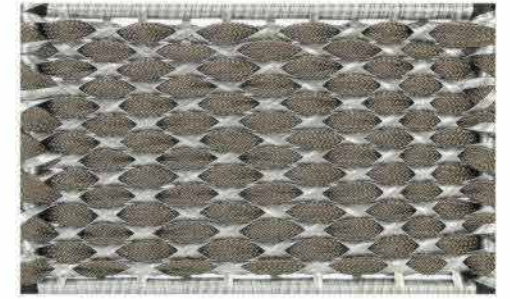

LIGHT GREY + ASH GREY