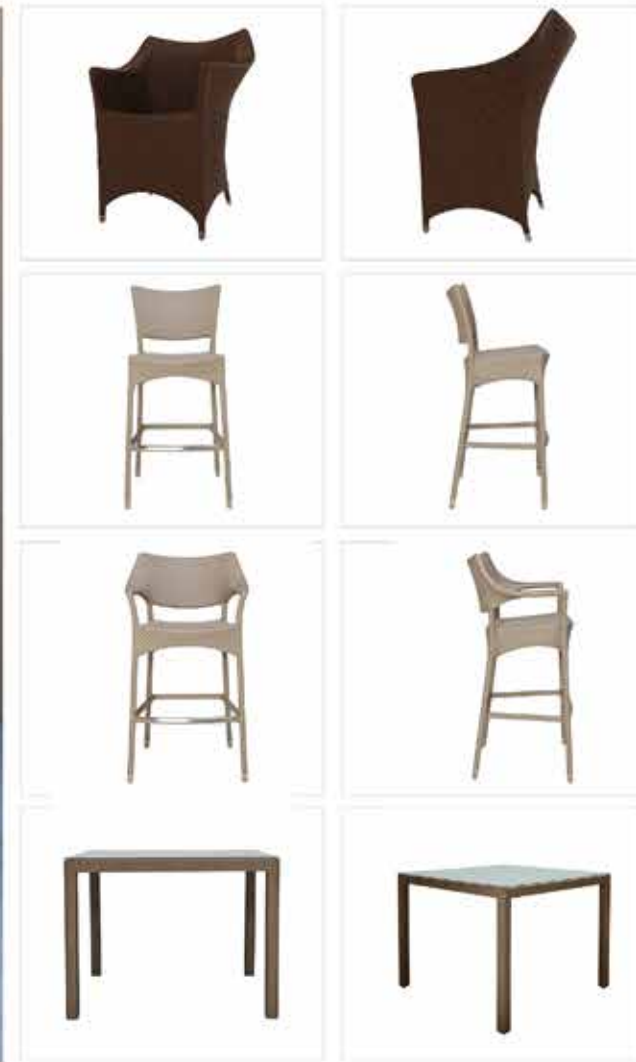

LCO-001

LCO - 001
FULLY WOVEN DINING ARMCHAIR
REF.: LCO/001/016

Dining Armchair with Aluminium frame powder coated. Woven with Synthetic Wicker. Cushions in Agora make 100% solution dyed acrylic fabric with PU foam. (Dimensions: W65 x D60 x H82 x SH48 cms)

Furniture (Rs.)	Cushion (Rs.)	Table Top (Rs.)
20000.00	4500.00	0.00

LCO - 001
BAR STOOL WITHOUT ARMS
REF.: LCO/001/005

Bar Stool Without Arms with Aluminium frame powder coated. Woven with Synthetic Wicker. Cushions in Agora make 100% solution dyed acrylic fabric with PU foam. (Dimensions: W56 x D55 x H113 x SH75 cms)

Furniture (Rs.)	Cushion (Rs.)	Table Top (Rs.)
16000.00	4500.00	0.00

LCO - 001
BAR STOOL WITH ARMS
REF.: LCO/001/006

Bar Stool with Arms with Aluminium frame powder coated. Woven with Synthetic Wicker. Cushions in Agora make 100% solution dyed acrylic fabric with PU foam. (Dimensions: W64 x D55 x H113 x SH75 cms)

Furniture (Rs.)	Cushion (Rs.)	Table Top (Rs.)
20000.00	4500.00	0.00

Dining Table with Aluminium frame powder coated. Woven with Synthetic Wicker. Table top in toughened glass. (Dimensions: W100 x D100 x H75 cms)

Furniture (Rs.)	Cushion (Rs.)	Table Top (Rs.)
20000.00	0.00	5000.00