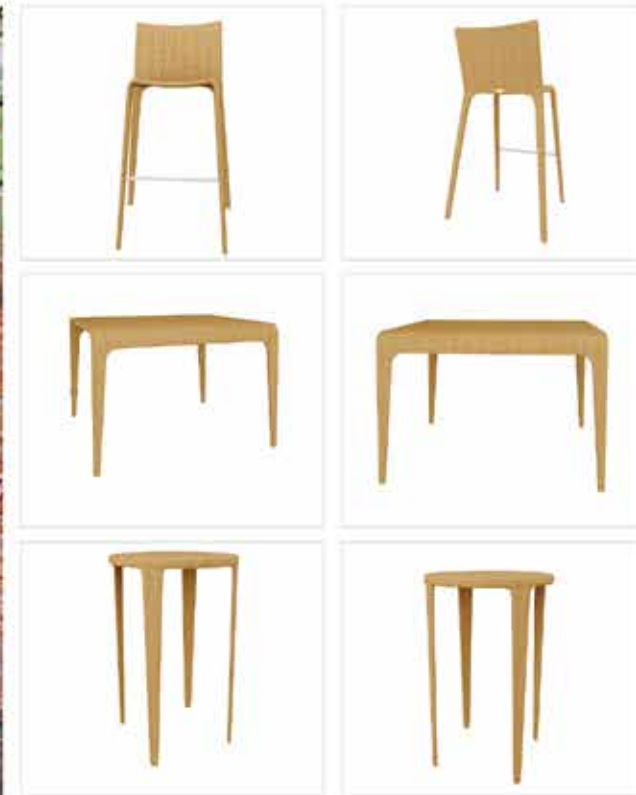

LCO-018

LCO - 018
BAR STOOL
REF.: LCO/018/016

Bar Stool with Stainless Steel frame powder coated,
Woven with Synthetic Wicker. Cushions in Agora make
100% solution dyed acrylic fabric with PU foam.
(Dimensions: W55 x D50 x H102 x SH75 cms)

Furniture (Rs.)	Cushion (Rs.)	Table Top (Rs.)
19000.00	4500.00	0.00

Dining Table with Stainless Steel frame powder coated,
Woven with Synthetic Wicker. Table top in Toughened Glass.
(Dimensions: W100 x D110 x H75 cms)

Furniture (Rs.)	Cushion (Rs.)	Table Top (Rs.)
27000.00	0.00	5000.00

LCO - 018
HIGH TABLE WITH GLASS TOP
REF.: LCO/018/022

Bar Table with Stainless Steel frame powder coated,
Woven with Synthetic Wicker. Table top in Toughened
Glass
(Dimensions: W65 Dia x H100 cms)

Furniture (Rs.)	Cushion (Rs.)	Table Top (Rs.)
28000.00	0.00	2100.00