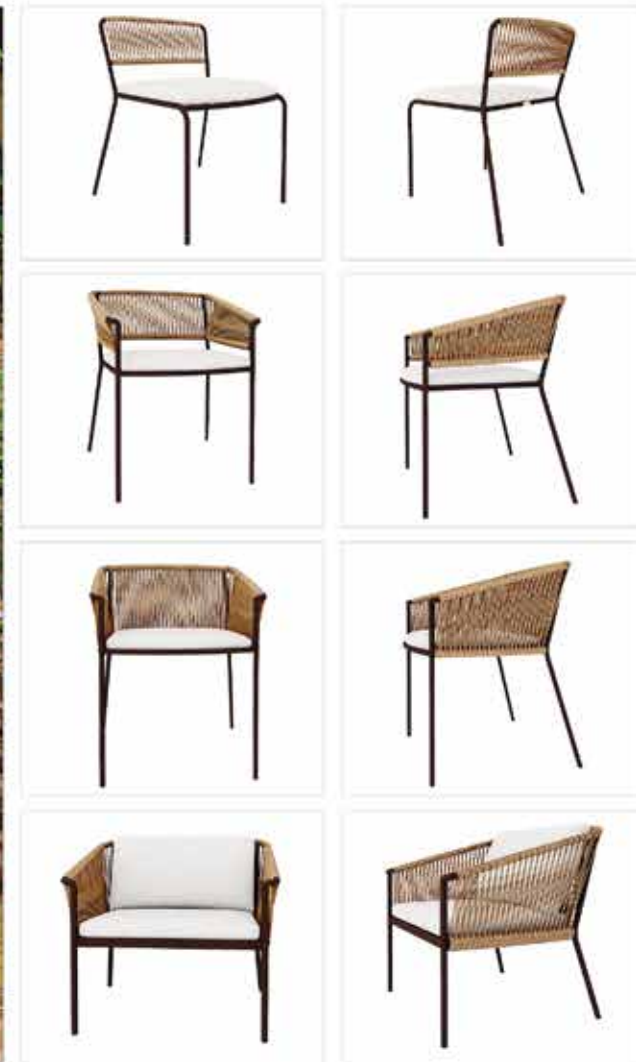

LCO-014

LCO-014

CHAIR

REF.: LCO/014/001

Stackable Dining Chair with Aluminium frame powder coated. Woven with Synthetic Rope. Cushions in Agora make 100% solution dyed acrylic fabric with PU foam. (Dimensions: W58 x D55 x H73 x SH46 cms)

Furniture (Rs.)	Cushion (Rs.)	Table Top (Rs.)
11200.00	4500.00	0.00

LCO - 014

LOW BACK ARMCHAIR

REF.: LCO/014/002

Dining Armchair with Aluminium frame powder coated. Woven with Synthetic Rope. Cushions in Agora make 100% solution dyed acrylic fabric with PU foam. (Dimensions: W64 x D55 x H73 x SH46 cms)

Furniture (Rs.)	Cushion (Rs.)	Table Top (Rs.)
16800.00	4500.00	0.00

LCO - 014

HIGH BACK ARMCHAIR

REF.: LCO/014/003

Dining Armchair with Aluminium frame powder coated. Woven with Synthetic Rope. Cushions in Agora make 100% solution dyed acrylic fabric with PU foam. (Dimensions: W64 x D55 x H73 x SH46 cms)

Furniture (Rs.)	Cushion (Rs.)	Table Top (Rs.)
18200.00	4500.00	0.00

LCO - 014

CLUB ARMCHAIR

REF.: LCO/014/004

Club Armchair with Aluminium frame powder coated. Woven with Synthetic Rope. Cushions in Agora make 100% solution dyed acrylic fabric with PU foam. (Dimensions: W77 x D72 x H72 x SH41 cms)

Furniture (Rs.)	Cushion (Rs.)	Table Top (Rs.)
23800.00	6250.00	0.00