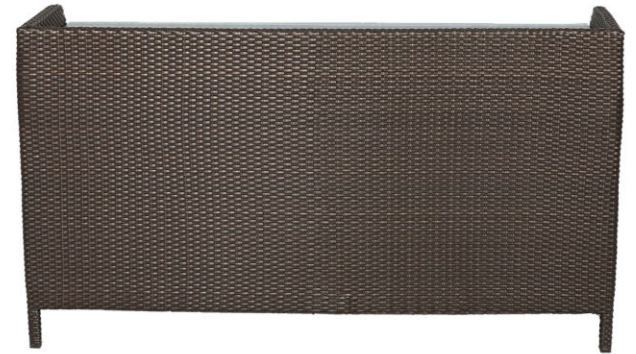

LCO-80

LCO-080

SERVICE SIDE BOARD
REF.: LCO/080/001

Service Side Board with Aluminium Frame
Powder Coated. Woven with Synthetic Wicker.
Top in Toughned Glass.
(Dimensions: W150 x D51 x H84 cms.)

Furniture (Rs.)	Cushion (Rs.)	Table Top (Rs.)
65900.00	0.00	2800.00