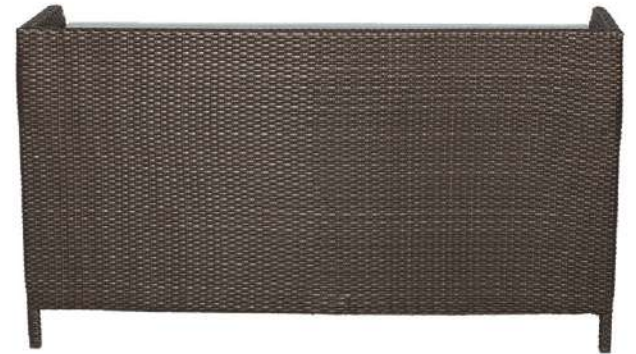

LCO-80

**LCO - 080**

SERVICE SIDEBOARD

REF.: LCO/080/001

Service Side Board with Aluminium Frame Powder Coated.  
Woven with Synthetic Wicker. Top in Toughened Glass.  
(Dimensions: W150 x D51 x H84 cm)

Furniture (Rs)	Cushion (Rs.)	Table Top (Rs.)
37900.00	0.00	3750.00