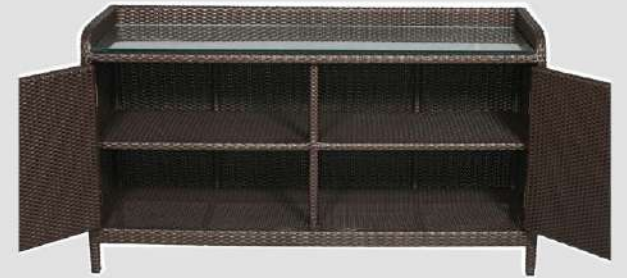

LCO-80

**LCO - 080**

SERVICE SIDEBOARD

REF.: LCO/080/001

Service Side Board with Aluminium Frame Powder Coated.  
Woven with Synthetic Wicker. Top in Toughened Glass.  
(Dimensions: W150 x D51 x H84 cm)

Furniture (Rs)	Cushion (Rs.)	Table Top (Rs.)
37900.00	0.00	3750.00