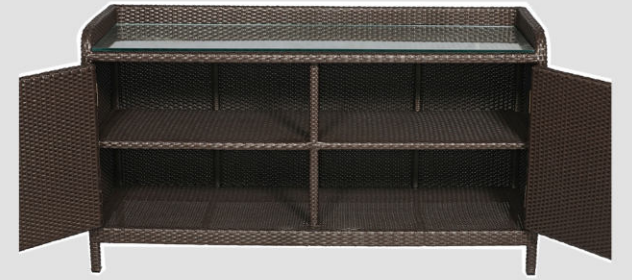

LCO-80

LCO-080

SERVICE SIDE BOARD
REF.: LCO/080/001

Service Side Board with Aluminium Frame
Powder Coated. Woven with Synthetic Wicker.
Top in Toughned Glass.
(Dimensions: W150 x D51 x H84 cms.)

Furniture (Rs.)	Cushion (Rs.)	Table Top (Rs.)
65900.00	0.00	2800.00